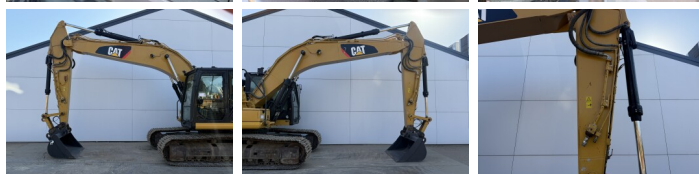

Caterpillar

Caterpillar 323FL

BOSS
MACHINERY

€ 69.500excl.

Year **2017**
Reference number **BM007613**
Hours **7.352**

Algemeen

Type **323FL**
Location **Veldhoven, Netherlands**
Certificaat **CE**

Description

Available at Boss Machinery! This Caterpillar 323FL Excavators from 2017 has an engine power of 122 kW and counts 7352 operational hours. The total weight of this Caterpillar 323FL is 21400 kg and the dimensions are 9.51 x 3.17 x 3.08. Furthermore, this 323FL is equipped with Camera, Radio, Heated Seat, Quick coupler, Extra hydraulic function, Hammer function, Central greasing. The Caterpillar Excavators also has a CE marking. Do you want more information or do you want to try the Caterpillar 323FL at our yard? Please let us know.

Maten / Gewichten

Weight: **21400**
L*W*H: **9.51 x 3.17 x 3.08**

Motor informatie

Engine brand: **Caterpillar**
Engine model: **C4.4**
Cylinders: **4**
Turbo
Capacity in kW: **122**

Banden / Rupsen

Sprocket % **10**
Chain % **10**
Plate % **60**
Plate width: **80 cm**

Opties

Camera

Radio

Heated Seat

Quick coupler

Extra hydraulic function

Hammer function

Central greasing