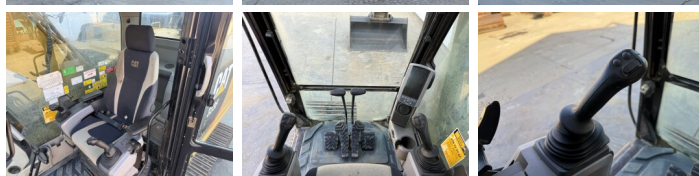

Available at Boss Machinery! This Caterpillar 323FL Excavators from 2017 has an engine power of 122 kW and counts 7352 operational hours. The total weight of this Caterpillar 323FL is 21400 kg and the dimensions are 9.51 x 3.17 x 3.08. Furthermore, this 323FL is equipped with Camera, Radio, Heated Seat, Quick coupler, Extra hydraulic function, Hammer function, Central greasing. The Caterpillar Excavators also has a CE marking. Do you want more information or do you want to try the Caterpillar 323FL at our yard? Please let us know.

Opties

Camera

Radio

Heated Seat

Quick coupler

Extra hydraulic function

Hammer function

Central greasing