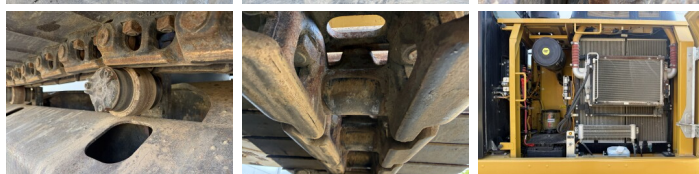

Available at Boss Machinery! This Caterpillar 323FL Excavators from 2017 has an engine power of 122 kW and counts 7352 operational hours. The total weight of this Caterpillar 323FL is 21400 kg and the dimensions are 9.51 x 3.17 x 3.08. Furthermore, this 323FL is equipped with Camera, Radio, Heated Seat, Quick coupler, Extra hydraulic function, Hammer function, Central greasing. The Caterpillar Excavators also has a CE marking. Do you want more information or do you want to try the Caterpillar 323FL at our yard? Please let us know.

Maten / Gewichten

Weight: **21400**
L*W*H: **9.51 x 3.17 x 3.08**

Motor informatie

Engine brand: **Caterpillar**
Engine model: **C4.4**
Cylinders: **4**
Turbo
Capacity in kW: **122**

Banden / Rupsen

Sprocket % **10**
Chain % **10**
Plate % **60**
Plate width: **80 cm**

Opties

Camera

Radio

Heated Seat

Quick coupler

Extra hydraulic function

Hammer function

Central greasing