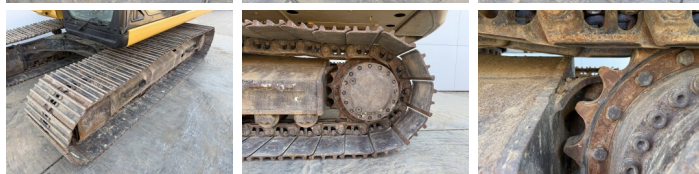

Caterpillar

Caterpillar 323FL

BOSS
MACHINERY

€ 69.500excl.

Year **2017**
Reference number **BM007613**
Hours **7.352**

Algemeen

Type **323FL**
Location **Veldhoven, Netherlands**
Certificaat **CE**

Description

Available at Boss Machinery! This Caterpillar 323FL Excavators from 2017 has an engine power of 122 kW and counts 7352 operational hours. The total weight of this Caterpillar 323FL is 21400 kg and the dimensions are 9.51 x 3.17 x 3.08. Furthermore, this 323FL is equipped with Camera, Radio, Heated Seat, Quick coupler, Extra hydraulic function, Hammer function, Central greasing. The Caterpillar Excavators also has a CE marking. Do you want more information or do you want to try the Caterpillar 323FL at our yard? Please let us know.

Maten / Gewichten

Weight: **21400**
L*W*H: **9.51 x 3.17 x 3.08**

Motor informatie

Engine brand: **Caterpillar**
Engine model: **C4.4**
Cylinders: **4**
Turbo
Capacity in kW: **122**

Banden / Rupsen

Sprocket % **10**
Chain % **10**
Plate % **60**
Plate width: **80 cm**