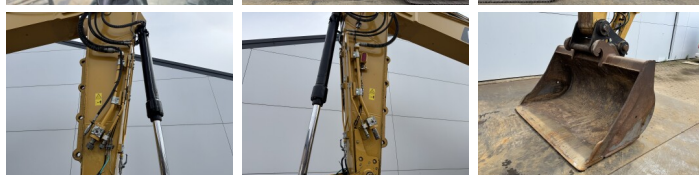

## Algemeen

Type 323 07A - Next Gen  
Location Veldhoven, Netherlands  
Certificaat CE + EPA

Description

Available at Boss Machinery! This Caterpillar 323 07A - Next Gen Excavators from 2018 has an engine power of 122 kW and counts 4054 operational hours. The total weight of this Caterpillar 323 07A - Next Gen is 22800 kg and the dimensions are 9.54 x 3.17 x 2.97. Furthermore, this 323 07A - Next Gen is equipped with Camera, Quick coupler, Heated Seat, Extra hydraulic function, Hammer function, Central greasing. The Caterpillar Excavators also has a CE + EPA marking. Do you want more information or do you want to try the Caterpillar 323 07A - Next Gen at our yard? Please let us know.

## Banden / Rupsen

Plate % 60  
Sprocket % 70  
Chain % 70

**BOSS**  
MACHINERY

Plate width:

80 cm