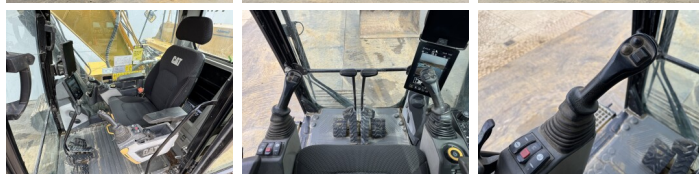

Caterpillar

Caterpillar 323 07A - Next Gen

€ 110.000excl.

Year **2018**
Reference number **BM007702**
Hours **4.054**

Algemeen

Type 323 07A - Next Gen
Location Veldhoven, Netherlands
Certificaat CE + EPA

Description

Available at Boss Machinery! This Caterpillar 323 07A - Next Gen Excavators from 2018 has an engine power of 122 kW and counts 4054 operational hours. The total weight of this Caterpillar 323 07A - Next Gen is 22800 kg and the dimensions are 9.54 x 3.17 x 2.97. Furthermore, this 323 07A - Next Gen is equipped with Camera, Quick coupler, Heated Seat, Extra hydraulic function, Hammer function, Central greasing. The Caterpillar Excavators also has a CE + EPA marking. Do you want more information or do you want to try the Caterpillar 323 07A - Next Gen at our yard? Please let us know.

Maten / Gewichten

Weight: 22800
L*W*H: 9.54 x 3.17 x 2.97

Motor informatie

Engine brand: Caterpillar
Engine model: C7.1
Cylinders: 6
Turbo
Capacity in kW: 122

Banden / Rupsen

Plate % 60
Sprocket % 70
Chain % 70

BOSS
MACHINERY