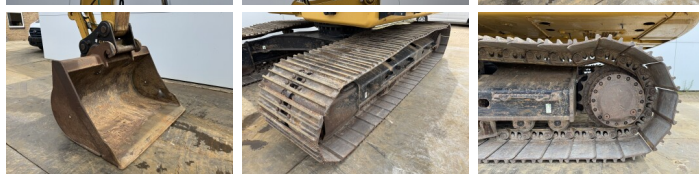

## Algemeen

Type 323 07A - Next Gen  
Location Veldhoven, Netherlands  
Certificaat CE + EPA

Description

Available at Boss Machinery! This Caterpillar 323 07A - Next Gen Excavators from 2018 has an engine power of 122 kW and counts 4054 operational hours. The total weight of this Caterpillar 323 07A - Next Gen is 22800 kg and the dimensions are 9.54 x 3.17 x 2.97. Furthermore, this 323 07A - Next Gen is equipped with Camera, Quick coupler, Heated Seat, Extra hydraulic function, Hammer function, Central greasing. The Caterpillar Excavators also has a CE + EPA marking. Do you want more information or do you want to try the Caterpillar 323 07A - Next Gen at our yard? Please let us know.

## Banden / Rupsen

Plate % 60  
Sprocket % 70  
Chain % 70

**BOSS**  
MACHINERY

Plate width:

80 cm