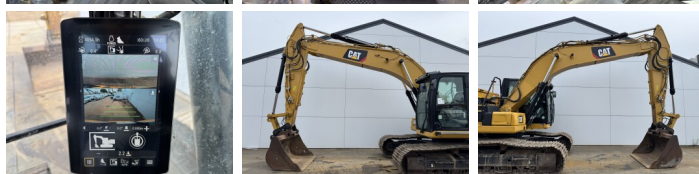

Caterpillar

Caterpillar 323 07A - Next Gen

€ 110.000excl.

Year **2018**
Reference number **BM007702**
Hours **4.054**

Algemeen

Type 323 07A - Next Gen
Location Veldhoven, Netherlands
Certificaat CE + EPA

Description

Available at Boss Machinery! This Caterpillar 323 07A - Next Gen Excavators from 2018 has an engine power of 122 kW and counts 4054 operational hours. The total weight of this Caterpillar 323 07A - Next Gen is 22800 kg and the dimensions are 9.54 x 3.17 x 2.97. Furthermore, this 323 07A - Next Gen is equipped with Camera, Quick coupler, Heated Seat, Extra hydraulic function, Hammer function, Central greasing. The Caterpillar Excavators also has a CE + EPA marking. Do you want more information or do you want to try the Caterpillar 323 07A - Next Gen at our yard? Please let us know.

Maten / Gewichten

Weight: 22800
L*W*H: 9.54 x 3.17 x 2.97

Motor informatie

Engine brand: Caterpillar
Engine model: C7.1
Cylinders: 6
Turbo
Capacity in kW: 122

Banden / Rupsen

Plate % 60
Sprocket % 70
Chain % 70

BOSS
MACHINERY