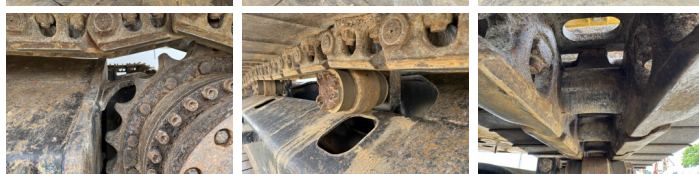

## Algemeen

Type 323 07A - Next Gen  
Location Veldhoven, Netherlands  
Certificaat CE + EPA

Description

Available at Boss Machinery! This Caterpillar 323 07A - Next Gen Excavators from 2018 has an engine power of 122 kW and counts 4054 operational hours. The total weight of this Caterpillar 323 07A - Next Gen is 22800 kg and the dimensions are 9.54 x 3.17 x 2.97. Furthermore, this 323 07A - Next Gen is equipped with Camera, Quick coupler, Heated Seat, Extra hydraulic function, Hammer function, Central greasing. The Caterpillar Excavators also has a CE + EPA marking. Do you want more information or do you want to try the Caterpillar 323 07A - Next Gen at our yard? Please let us know.

## Banden / Rupsen

Plate % 60  
Sprocket % 70  
Chain % 70

**BOSS**  
MACHINERY

Plate width:

80 cm