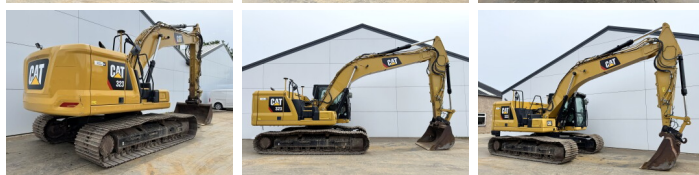

Caterpillar

## Algemeen

Type 323 07A - Next Gen  
Location Veldhoven, Netherlands  
Certificaat CE + EPA

Description

Available at Boss Machinery! This Caterpillar 323 07A - Next Gen Excavators from 2018 has an engine power of 122 kW and counts 4054 operational hours. The total weight of this Caterpillar 323 07A - Next Gen is 22800 kg and the dimensions are 9.54 x 3.17 x 2.97. Furthermore, this 323 07A - Next Gen is equipped with Camera, Quick coupler, Heated Seat, Extra hydraulic function, Hammer function, Central greasing. The Caterpillar Excavators also has a CE + EPA marking. Do you want more information or do you want to try the Caterpillar 323 07A - Next Gen at our yard? Please let us know.

## Motor informatie

Engine brand: Caterpillar  
Engine model: C7.1  
Cylinders: 6  
Turbo  
Capacity in kW: 122

## Banden / Rupsen

Plate % 60  
Sprocket % 70  
Chain % 70

**BOSS**  
MACHINERY

Plate width:

80 cm