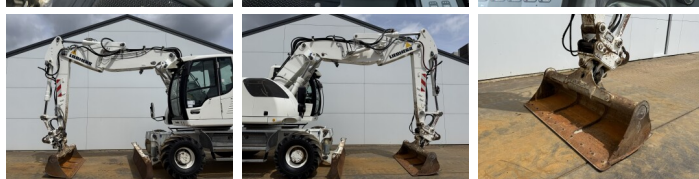

Liebherr

Liebherr A918 Compact

€ 42.500excl.

Year **2012**
Reference number **BM007713**
Hours **16.870**

Algemeen

Type **A918 Compact**
Location **Veldhoven, Netherlands**
Certificaat **CE + EPA**

Description

Available at Boss Machinery! This Liebherr A918 Compact Wheeled Excavator from 2012 has an engine power of 110 kW and counts 16870 operational hours. The total weight of this Liebherr A918 Compact is 20000 kg and the dimensions are 8.16 x 2.54 x 3.30. Furthermore, this A918 Compact is equipped with Air Conditioning, AdBlue, Radio, Climate Control, Camera, Quick coupler, Bluetooth, Heated Seat, Extra hydraulic function, Hammer function, Central greasing. The Liebherr Wheeled Excavator also has a CE + EPA marking. Do you want more information or do you want to try the Liebherr A918 Compact at our yard? Please let us know.

Maten / Gewichten

Weight: **20000**
L*W*H: **8.16 x 2.54 x 3.30**

Technische informatie

Drive configurations **4x4**

Motor informatie

Engine brand: **Liebherr**
Engine model: **D834 A7**
Cylinders: **4**
Turbo
Capacity in kW: **110**

BOSS

MACHINERY