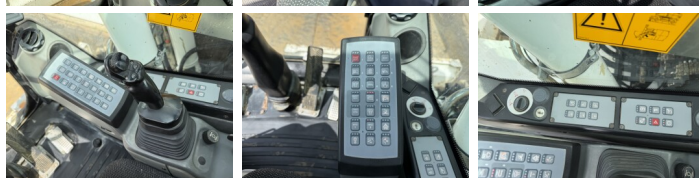

Liebherr

Liebherr A918 Compact

€ 42.500excl.

Year **2012**
Reference number **BM007713**
Hours **16.870**

Algemeen

Type **A918 Compact**
Location **Veldhoven, Netherlands**
Certificaat **CE + EPA**

Description

Available at Boss Machinery! This Liebherr A918 Compact Wheeled Excavator from 2012 has an engine power of 110 kW and counts 16870 operational hours. The total weight of this Liebherr A918 Compact is 20000 kg and the dimensions are 8.16 x 2.54 x 3.30. Furthermore, this A918 Compact is equipped with Air Conditioning, AdBlue, Radio, Climate Control, Camera, Quick coupler, Bluetooth, Heated Seat, Extra hydraulic function, Hammer function, Central greasing. The Liebherr Wheeled Excavator also has a CE + EPA marking. Do you want more information or do you want to try the Liebherr A918 Compact at our yard? Please let us know.

Maten / Gewichten

Weight: **20000**
L*W*H: **8.16 x 2.54 x 3.30**

Technische informatie

Drive configurations **4x4**

Motor informatie

Engine brand: **Liebherr**
Engine model: **D834 A7**
Cylinders: **4**
Turbo
Capacity in kW: **110**

BOSS

MACHINERY