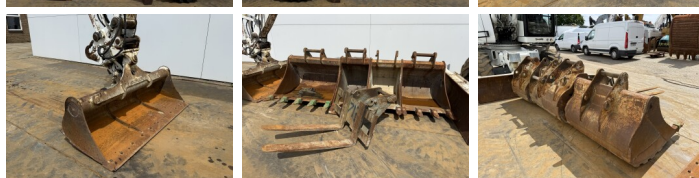

Liebherr

Liebherr A918 Compact

€ 42.500excl.

Year **2012**
Reference number **BM007713**
Hours **16.870**

Algemeen

Type **A918 Compact**
Location **Veldhoven, Netherlands**
Certificaat **CE + EPA**

Description

Available at Boss Machinery! This Liebherr A918 Compact Wheeled Excavator from 2012 has an engine power of 110 kW and counts 16870 operational hours. The total weight of this Liebherr A918 Compact is 20000 kg and the dimensions are 8.16 x 2.54 x 3.30. Furthermore, this A918 Compact is equipped with Air Conditioning, AdBlue, Radio, Climate Control, Camera, Quick coupler, Bluetooth, Heated Seat, Extra hydraulic function, Hammer function, Central greasing. The Liebherr Wheeled Excavator also has a CE + EPA marking. Do you want more information or do you want to try the Liebherr A918 Compact at our yard? Please let us know.

Maten / Gewichten

Weight: **20000**
L*W*H: **8.16 x 2.54 x 3.30**

Technische informatie

Drive configurations **4x4**

Motor informatie

Engine brand: **Liebherr**
Engine model: **D834 A7**
Cylinders: **4**
Turbo
Capacity in kW: **110**

BOSS

MACHINERY