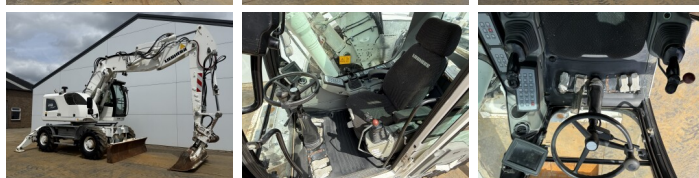

Liebherr

Liebherr A918 Compact

€ 42.500excl.

Year **2012**
Reference number **BM007713**
Hours **16.870**

Algemeen

Type **A918 Compact**
Location **Veldhoven, Netherlands**
Certificaat **CE + EPA**

Description

Available at Boss Machinery! This Liebherr A918 Compact Wheeled Excavator from 2012 has an engine power of 110 kW and counts 16870 operational hours. The total weight of this Liebherr A918 Compact is 20000 kg and the dimensions are 8.16 x 2.54 x 3.30. Furthermore, this A918 Compact is equipped with Air Conditioning, AdBlue, Radio, Climate Control, Camera, Quick coupler, Bluetooth, Heated Seat, Extra hydraulic function, Hammer function, Central greasing. The Liebherr Wheeled Excavator also has a CE + EPA marking. Do you want more information or do you want to try the Liebherr A918 Compact at our yard? Please let us know.

Maten / Gewichten

Weight: **20000**
L*W*H: **8.16 x 2.54 x 3.30**

Technische informatie

Drive configurations **4x4**

Motor informatie

Engine brand: **Liebherr**
Engine model: **D834 A7**
Cylinders: **4**
Turbo
Capacity in kW: **110**

BOSS

MACHINERY