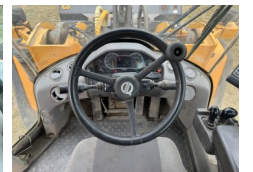

Volvo

Volvo L150H

BOSS
MACHINERY

€ 92.500özel

Y?l 2016
Referans numaras? BM007858
Hours 15.226

Algemeen

Tür L150H
Yer Veldhoven, Netherlands
Certificaat CE

Aç?klama

Available at Boss Machinery! This Volvo L150H Wheel Loader from 2016 has an engine power of 220 kW and counts 15226 operational hours. The total weight of this Volvo L150H is 26100 kg and the dimensions are 9.58 x 2.95 x 3.58. Furthermore, this L150H is equipped with Heated Seat, Camera, Radio, Electrical Mirrors, Bluetooth, H?zli? kuplör, Climate Control, Klima. The Volvo Wheel Loader also has a CE marking. Do you want more information or do you want to try the Volvo L150H at our yard? Please let us know.

Maten / Gewichten

A??rl?k 26100
Boyutlar U*G*Y 9.58 x 2.95 x 3.58

Technische informatie

Sürücü yap?land?rmalar? 4x4

Motor informatie

Motor markas? Volvo
Engine model D13J
Silindirler 6
Turbo
KW cinsinden kapasite 220

Banden / Rupsen

15% 15% 26.5R25
15% 15% 26.5R25