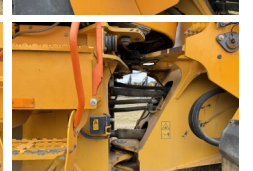

Available at Boss Machinery! This Volvo L150H Wheel Loader from 2016 has an engine power of 220 kW and counts 15226 operational hours. The total weight of this Volvo L150H is 26100 kg and the dimensions are 9.58 x 2.95 x 3.58. Furthermore, this L150H is equipped with Heated Seat, Camera, Radio, Electrical Mirrors, Bluetooth, H?zli? kuplör, Climate Control, Klima. The Volvo Wheel Loader also has a CE marking. Do you want more information or do you want to try the Volvo L150H at our yard? Please let us know.

Maten / Gewichten

A??rl?k 26100
Boyutlar U*G*Y 9.58 x 2.95 x 3.58

Technische informatie

Sürücü yap?land?rmalar? 4x4

Motor informatie

Motor markas? Volvo
Engine model D13J
Silindirler 6
Turbo
KW cinsinden kapasite 220

Banden / Rupsen

15% 15% 26.5R25
15% 15% 26.5R25

Opties

Heated Seat

Camera

Radio

Electrical Mirrors

Bluetooth