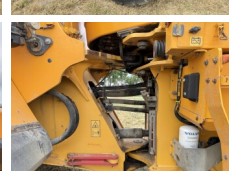

Available at Boss Machinery! This Volvo L150H Wheel Loader from 2016 has an engine power of 220 kW and counts 15226 operational hours. The total weight of this Volvo L150H is 26100 kg and the dimensions are 9.58 x 2.95 x 3.58. Furthermore, this L150H is equipped with Heated Seat, Camera, Radio, Electrical Mirrors, Bluetooth, H?zli? kuplör, Climate Control, Klima. The Volvo Wheel Loader also has a CE marking. Do you want more information or do you want to try the Volvo L150H at our yard? Please let us know.

Maten / Gewichten

A??rl?k 26100
Boyutlar U*G*Y 9.58 x 2.95 x 3.58

Technische informatie

Sürücü yap?land?rmalar? 4x4

Motor informatie

Motor markas? Volvo
Engine model D13J
Silindirler 6
Turbo
KW cinsinden kapasite 220

Banden / Rupsen

15% 15% 26.5R25
15% 15% 26.5R25

Opties

Heated Seat

Camera

Radio

Electrical Mirrors

Bluetooth