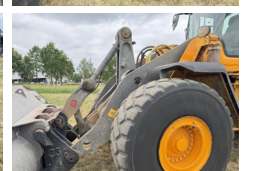

Available at Boss Machinery! This Volvo L150H Wheel Loader from 2016 has an engine power of 220 kW and counts 15226 operational hours. The total weight of this Volvo L150H is 26100 kg and the dimensions are 9.58 x 2.95 x 3.58. Furthermore, this L150H is equipped with Heated Seat, Camera, Radio, Electrical Mirrors, Bluetooth, H?zli? kuplör, Climate Control, Klima. The Volvo Wheel Loader also has a CE marking. Do you want more information or do you want to try the Volvo L150H at our yard? Please let us know.

Maten / Gewichten

A??rl?k 26100
Boyutlar U*G*Y 9.58 x 2.95 x 3.58

Technische informatie

Sürücü yap?land?rmalar? 4x4

Motor informatie

Motor markas? Volvo
Engine model D13J
Silindirler 6
Turbo
KW cinsinden kapasite 220

Banden / Rupsen

15% 15% 26.5R25
15% 15% 26.5R25

Opties

Heated Seat

Camera

Radio

Electrical Mirrors

Bluetooth