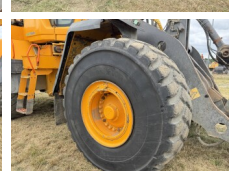

Available at Boss Machinery! This Volvo L150H Wheel Loader from 2016 has an engine power of 220 kW and counts 15226 operational hours. The total weight of this Volvo L150H is 26100 kg and the dimensions are 9.58 x 2.95 x 3.58. Furthermore, this L150H is equipped with Heated Seat, Camera, Radio, Electrical Mirrors, Bluetooth, H?zli? kuplör, Climate Control, Klima. The Volvo Wheel Loader also has a CE marking. Do you want more information or do you want to try the Volvo L150H at our yard? Please let us know.

Maten / Gewichten

A??rl?k 26100
Boyutlar U*G*Y 9.58 x 2.95 x 3.58

Technische informatie

Sürücü yap?land?rmalar? 4x4

Motor informatie

Motor markas? Volvo
Engine model D13J
Silindirler 6
Turbo
KW cinsinden kapasite 220

Banden / Rupsen

15% 15% 26.5R25
15% 15% 26.5R25

Opties

Heated Seat

Camera

Radio

Electrical Mirrors

Bluetooth