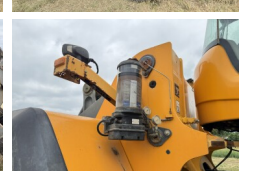

Volvo

Volvo L150H

BOSS
MACHINERY

€ 92.500özel

Y?l 2016
Referans numaras? BM007858
Hours 15.226

Algemeen

Tür L150H
Yer Veldhoven, Netherlands
Certificaat CE

Aç?klama

Available at Boss Machinery! This Volvo L150H Wheel Loader from 2016 has an engine power of 220 kW and counts 15226 operational hours. The total weight of this Volvo L150H is 26100 kg and the dimensions are 9.58 x 2.95 x 3.58. Furthermore, this L150H is equipped with Heated Seat, Camera, Radio, Electrical Mirrors, Bluetooth, H?zli? kuplör, Climate Control, Klima. The Volvo Wheel Loader also has a CE marking. Do you want more information or do you want to try the Volvo L150H at our yard? Please let us know.

Maten / Gewichten

A??rl?k 26100
Boyutlar U*G*Y 9.58 x 2.95 x 3.58

Technische informatie

Sürücü yap?land?rmalar? 4x4

Motor informatie

Motor markas? Volvo
Engine model D13J
Silindirler 6
Turbo
KW cinsinden kapasite 220

Banden / Rupsen

15% 15% 26.5R25
15% 15% 26.5R25