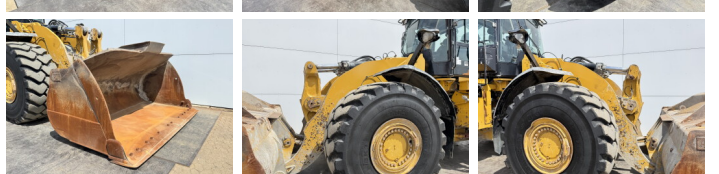

Caterpillar

Caterpillar 980 - Next Gen

BOSS
MACHINERY

Y?l **2022**
Referans numaras? **BM007827**
Hours **10.793**

Algemeen

T?r **980 - Next Gen**
Yer **Veldhoven, Netherlands**
Certificaat **CE**

Available at Boss Machinery! This Caterpillar 980 - Next Gen Wheel Loader from 2022 has an engine power of 313 kW and counts 10793 operational hours. The total weight of this Caterpillar 980 - Next Gen is 29500 kg and the dimensions are 9.90 x 3.46 x 3.81. Furthermore, this 980 - Next Gen is equipped with Camera, Heated Seat, Bluetooth, CDC Steering, Climate Control, Klima, Radio, Merkezi ya?lama. The Caterpillar Wheel Loader also has a CE marking. Do you want more information or do you want to try the Caterpillar 980 - Next Gen at our yard? Please let us know.

Banden / Rupsen

70% 70% **29.5R25**
70% 70% **29.5R25**

Opties

Camera

Heated Seat

Bluetooth

CDC Steering

Climate Control