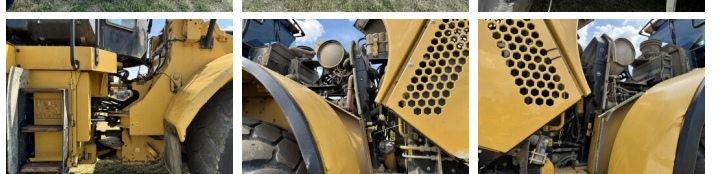

Caterpillar

Caterpillar 966K

BOSS
MACHINERY

Y?l **2011**
Referans numaras? **BM007849**
Hours **16.035**

Algemeen

T?r **966K**
Yer **Veldhoven, Netherlands**
Certificaat **CE**
Available at Boss Machinery! This Caterpillar 966K Wheel Loader from 2011 has an engine power of 219 kW and counts 16035 operational hours. The total weight of this Caterpillar 966K is 24000 kg and the dimensions are 8.85 x 3.21 x 3.59. Furthermore, this 966K is equipped with Camera, Electrical Mirrors, Bluetooth, Radio, Climate Control, Klima, H?zl? kupl?r, Merkezi ya?lama. The Caterpillar Wheel Loader also has a CE marking. Do you want more information or do you want to try the Caterpillar 966K at our yard? Please let us know.

Aç?klama

Maten / Gewichten

Boyutlar U*G*Y **8.85 x 3.21 x 3.59**
A??rl?k **24000**

Technische informatie

S?r?c? yap?land?rmalar? **4x4**

Motor informatie

Motor markas? **Caterpillar**
Engine model **C9.3**
Silindirler **6**
Turbo
KW cinsinden kapasite **219**

Banden / Rupsen

25% 25% **26.5R25**
25% 25% **26.5R25**

Opties