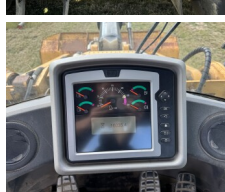

Caterpillar

Caterpillar 966K

BOSS
MACHINERY

Y?l **2011**
Referans numaras? **BM007849**
Hours **16.035**

Algemeen

T?r **966K**
Yer **Veldhoven, Netherlands**
Certificaat **CE**
Available at Boss Machinery! This Caterpillar 966K Wheel Loader from 2011 has an engine power of 219 kW and counts 16035 operational hours. The total weight of this Caterpillar 966K is 24000 kg and the dimensions are 8.85 x 3.21 x 3.59. Furthermore, this 966K is equipped with Camera, Electrical Mirrors, Bluetooth, Radio, Climate Control, Klima, H?zl? kupl?r, Merkezi ya?lama. The Caterpillar Wheel Loader also has a CE marking. Do you want more information or do you want to try the Caterpillar 966K at our yard? Please let us know.

Aç?klama

Maten / Gewichten

Boyutlar U*G*Y **8.85 x 3.21 x 3.59**
A??rl?k **24000**

Technische informatie

S?r?c? yap?land?rmalar? **4x4**

Motor informatie

Motor markas? **Caterpillar**
Engine model **C9.3**
Silindirler **6**
Turbo
KW cinsinden kapasite **219**

Banden / Rupsen

25% 25% **26.5R25**
25% 25% **26.5R25**

Opties