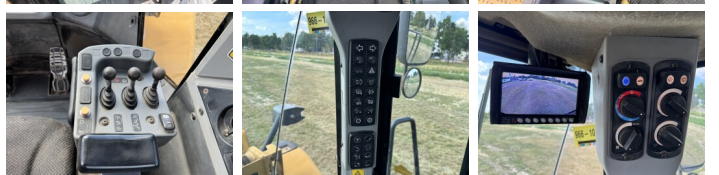

Caterpillar

Caterpillar 966K

BOSS
MACHINERY

Y?l **2011**
Referans numaras? **BM007849**
Hours **16.035**

Algemeen

T?r **966K**
Yer **Veldhoven, Netherlands**
Certificaat **CE**
Available at Boss Machinery! This Caterpillar 966K Wheel Loader from 2011 has an engine power of 219 kW and counts 16035 operational hours. The total weight of this Caterpillar 966K is 24000 kg and the dimensions are 8.85 x 3.21 x 3.59. Furthermore, this 966K is equipped with Camera, Electrical Mirrors, Bluetooth, Radio, Climate Control, Klima, H?zl? kupl?r, Merkezi ya?lama. The Caterpillar Wheel Loader also has a CE marking. Do you want more information or do you want to try the Caterpillar 966K at our yard? Please let us know.

Banden / Rupsen

25% 25% **26.5R25**
25% 25% **26.5R25**

Opties

Camera
Electrical Mirrors
Bluetooth
Radio
Climate Control
Klima
H?zl? kuplör
Merkezi ya?lama