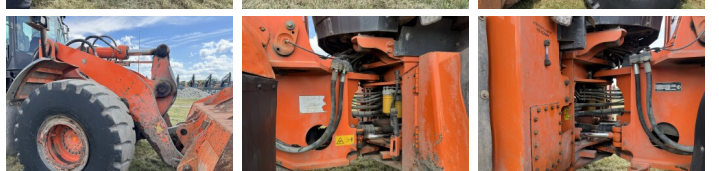

Hitachi

Hitachi ZW310-6

BOSS
MACHINERY

Y?l 2016
Referans numaras? BM007843
Hours 17.337

Algemeen

T?r ZW310-6
Yer Veldhoven, Netherlands
Certificaat CE
Available at Boss Machinery! This Hitachi ZW310-6 Wheel Loader from 2016 has an engine power of 212 kW and counts 17337 operational hours. The total weight of this Hitachi ZW310-6 is 28000 kg and the dimensions are 9.11 x 2.99 x 3.62. Furthermore, this ZW310-6 is equipped with Klima, Camera, Radio, Bluetooth, Climate Control, Merkezi ya?lama. The Hitachi Wheel Loader also has a CE marking. Do you want more information or do you want to try the Hitachi ZW310-6 at our yard? Please let us know.

Aç?klama

Maten / Gewichten

A??rl?k 28000
Boyutlar U*G*Y 9.11 x 2.99 x 3.62

Technische informatie

S?r?c? yap?land?rmalar? 4x4

Motor informatie

Motor markas? Cummins
Engine model QSL9
Silindirler 6
Turbo
KW cinsinden kapasite 212

Banden / Rupsen

40% 40% 26.5R25
40% 40% 26.5R25

Opties

Klima

Camera

Radio

Bluetooth

Climate Control