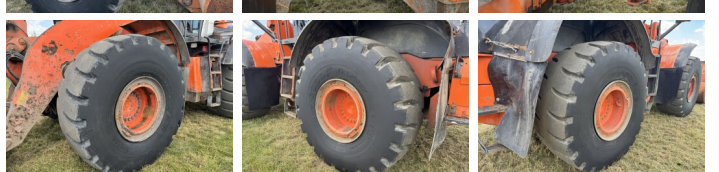

Hitachi

Hitachi ZW310-6

BOSS
MACHINERY

Y?l 2016
Referans numaras? BM007843
Hours 17.337

Algemeen

T?r ZW310-6
Yer Veldhoven, Netherlands
Certificaat CE
Available at Boss Machinery! This Hitachi ZW310-6 Wheel Loader from 2016 has an engine power of 212 kW and counts 17337 operational hours. The total weight of this Hitachi ZW310-6 is 28000 kg and the dimensions are 9.11 x 2.99 x 3.62. Furthermore, this ZW310-6 is equipped with Klima, Camera, Radio, Bluetooth, Climate Control, Merkezi ya?lama. The Hitachi Wheel Loader also has a CE marking. Do you want more information or do you want to try the Hitachi ZW310-6 at our yard? Please let us know.

Aç?klama

Maten / Gewichten

A??rl?k 28000
Boyutlar U*G*Y 9.11 x 2.99 x 3.62

Technische informatie

S?r?c? yap?land?rmalar? 4x4

Motor informatie

Motor markas? Cummins
Engine model QSL9
Silindirler 6
Turbo
KW cinsinden kapasite 212

Banden / Rupsen

40% 40% 26.5R25
40% 40% 26.5R25

Opties

Klima

Camera

Radio

Bluetooth

Climate Control