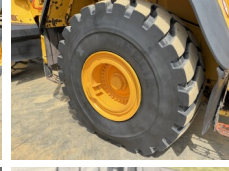

Volvo

Volvo L220H

BOSS
MACHINERY

Y?l 2022
Referans numaras? BM007824
Hours 8.845

Algemeen

T?r L220H
Yer Veldhoven, Netherlands
Certificaat CE

Available at Boss Machinery! This Volvo L220H Wheel Loader from 2022 has an engine power of 279 kW and counts 8845 operational hours. The total weight of this Volvo L220H is 35500 kg and the dimensions are 9.77 x 3.18 x 3.65. Furthermore, this L220H is equipped with Heated Seat, Camera, Radio, Electrical Mirrors, Bluetooth, H?zl? kupl?r, Climate Control, Klima, CDC Steering, Merkezi ya?lama. The Volvo Wheel Loader also has a CE marking. Do you want more information or do you want to try the Volvo L220H at our yard? Please let us know.

Aç?klama

Maten / Gewichten

A??rl?k 35500
Boyutlar U*G*Y 9.77 x 3.18 x 3.65

Technische informatie

S?r?c? yap?land?rmalar? 4x4

Motor informatie

Motor markas? Volvo
Engine model D13J
Silindirler 6
Turbo
KW cinsinden kapasite 279

Banden / Rupsen

90% 90% 29.5R25
60% 60% 29.5R25

Opties

Heated Seat

Camera

Radio

Electrical Mirrors

Bluetooth