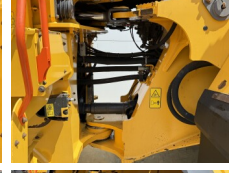

Volvo

Volvo L220H

BOSS
MACHINERY

Y?l 2022
Referans numaras? BM007824
Hours 8.845

Algemeen

T?r L220H
Yer Veldhoven, Netherlands
Certificaat CE

Available at Boss Machinery! This Volvo L220H Wheel Loader from 2022 has an engine power of 279 kW and counts 8845 operational hours. The total weight of this Volvo L220H is 35500 kg and the dimensions are 9.77 x 3.18 x 3.65. Furthermore, this L220H is equipped with Heated Seat, Camera, Radio, Electrical Mirrors, Bluetooth, H?zl? kupl?r, Climate Control, Klima, CDC Steering, Merkezi ya?lama. The Volvo Wheel Loader also has a CE marking. Do you want more information or do you want to try the Volvo L220H at our yard? Please let us know.

Aç?klama

Maten / Gewichten

A??rl?k 35500
Boyutlar U*G*Y 9.77 x 3.18 x 3.65

Technische informatie

S?r?c? yap?land?rmalar? 4x4

Motor informatie

Motor markas? Volvo
Engine model D13J
Silindirler 6
Turbo
KW cinsinden kapasite 279

Banden / Rupsen

90% 90% 29.5R25
60% 60% 29.5R25

Opties

Heated Seat

Camera

Radio

Electrical Mirrors

Bluetooth