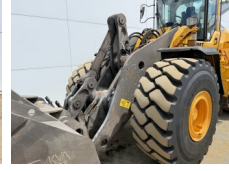

Volvo

Volvo L220H

BOSS
MACHINERY

Y?l 2022
Referans numaras? BM007824
Hours 8.845

Algemeen

T?r L220H
Yer Veldhoven, Netherlands
Certificaat CE

Available at Boss Machinery! This Volvo L220H Wheel Loader from 2022 has an engine power of 279 kW and counts 8845 operational hours. The total weight of this Volvo L220H is 35500 kg and the dimensions are 9.77 x 3.18 x 3.65. Furthermore, this L220H is equipped with Heated Seat, Camera, Radio, Electrical Mirrors, Bluetooth, H?zl? kupl?r, Climate Control, Klima, CDC Steering, Merkezi ya?lama. The Volvo Wheel Loader also has a CE marking. Do you want more information or do you want to try the Volvo L220H at our yard? Please let us know.

Aç?klama

Maten / Gewichten

A??rl?k 35500
Boyutlar U*G*Y 9.77 x 3.18 x 3.65

Technische informatie

S?r?c? yap?land?rmalar? 4x4

Motor informatie

Motor markas? Volvo
Engine model D13J
Silindirler 6
Turbo
KW cinsinden kapasite 279

Banden / Rupsen

90% 90% 29.5R25
60% 60% 29.5R25

Opties

Heated Seat

Camera

Radio

Electrical Mirrors

Bluetooth