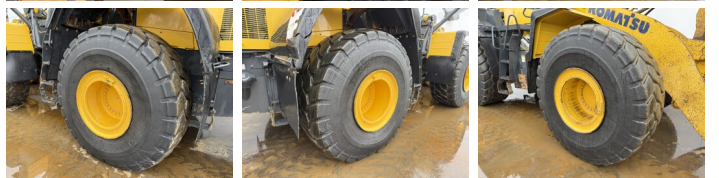

Komatsu

Komatsu WA470-7

€ 57.500özel

Y?l 2016
Referans numaras? BM007666
Hours 12.126

Algemeen

Tür WA470-7
Yer Veldhoven, Netherlands
Certificaat CE

Aç?klama

Available at Boss Machinery! This Komatsu WA470-7 Wheel Loader from 2016 has an engine power of 204 kW and counts 12126 operational hours. The total weight of this Komatsu WA470-7 is 26500 kg and the dimensions are 9.36 x 3.05 x 3.49. Furthermore, this WA470-7 is equipped with Klima, Heated Seat, Camera, Electrical Mirrors, Bluetooth, Radio, Climate Control, Merkezi ya?lama. The Komatsu Wheel Loader also has a CE marking. Do you want more information or do you want to try the Komatsu WA470-7 at our yard? Please let us know.

Maten / Gewichten

A??rl?k 26500
Boyutlar U*G*Y 9.36 x 3.05 x 3.49

Technische informatie

German Machine
Sürücü yap?land?rmalar? 4x4

Motor informatie

Motor markas? Komatsu
Engine model SAA6D125E-6
Silindirler 6
Turbo
KW cinsinden kapasite 204

Banden / Rupsen

20% 20% 26.5R25

BOSS

MACHINERY