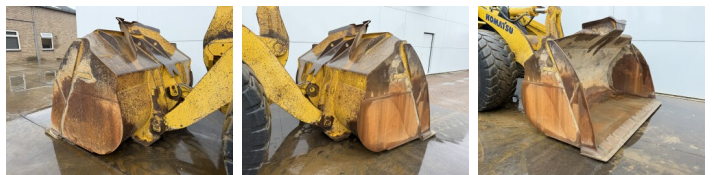

Komatsu

Komatsu WA470-7

€ 57.500özel

Y?l 2016
Referans numaras? BM007666
Hours 12.126

Algemeen

Tür WA470-7
Yer Veldhoven, Netherlands
Certificaat CE

Aç?klama

Available at Boss Machinery! This Komatsu WA470-7 Wheel Loader from 2016 has an engine power of 204 kW and counts 12126 operational hours. The total weight of this Komatsu WA470-7 is 26500 kg and the dimensions are 9.36 x 3.05 x 3.49. Furthermore, this WA470-7 is equipped with Klima, Heated Seat, Camera, Electrical Mirrors, Bluetooth, Radio, Climate Control, Merkezi ya?lama. The Komatsu Wheel Loader also has a CE marking. Do you want more information or do you want to try the Komatsu WA470-7 at our yard? Please let us know.

Maten / Gewichten

A??rl?k 26500
Boyutlar U*G*Y 9.36 x 3.05 x 3.49

Technische informatie

German Machine
Sürücü yap?land?rmalar? 4x4

Motor informatie

Motor markas? Komatsu
Engine model SAA6D125E-6
Silindirler 6
Turbo
KW cinsinden kapasite 204

Banden / Rupsen

20% 20% 26.5R25

BOSS

MACHINERY