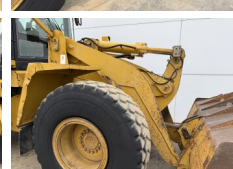

Caterpillar

Caterpillar 938G

BOSS
MACHINERY

€ 29.500özel

Y?l 2005
Referans numaras? BM007654
Hours 16.829

Algemeen

Tür 938G
Yer Veldhoven, Netherlands
Certificaat CE + EPA
Available at Boss Machinery! This Caterpillar 938G Wheel Loader from 2005 has an engine power of 119 kW and counts 16829 operational hours. The total weight of this Caterpillar 938G is 15800 kg and the dimensions are 7.26 x 2.77 x 3.35. Furthermore, this 938G is equipped with Radio, Klima, Merkezi ya?lama. The Caterpillar Wheel Loader also has a CE + EPA marking. Do you want more information or do you want to try the Caterpillar 938G at our yard? Please let us know.

Maten / Gewichten

Boyutlar U*G*Y 7.26 x 2.77 x 3.35
A??rl?k 15800

Technische informatie

Sürücü yap?land?rmalar? 4x4

Motor informatie

Motor markas? Caterpillar
Engine model 3126
Silindirler 6
Turbo
KW cinsinden kapasite 119

Banden / Rupsen

10% 10% 20.5R25
10% 10% 20.5R25

Opties