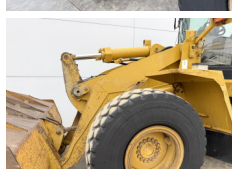

Caterpillar

Caterpillar 938G

BOSS
MACHINERY

€ 29.500özel

Y?l 2005
Referans numaras? BM007654
Hours 16.829

Algemeen

Tür 938G
Yer Veldhoven, Netherlands
Certificaat CE + EPA
Available at Boss Machinery! This Caterpillar 938G Wheel Loader from 2005 has an engine power of 119 kW and counts 16829 operational hours. The total weight of this Caterpillar 938G is 15800 kg and the dimensions are 7.26 x 2.77 x 3.35. Furthermore, this 938G is equipped with Radio, Klima, Merkezi ya?lama. The Caterpillar Wheel Loader also has a CE + EPA marking. Do you want more information or do you want to try the Caterpillar 938G at our yard? Please let us know.

Maten / Gewichten

Boyutlar U*G*Y 7.26 x 2.77 x 3.35
A??rl?k 15800

Technische informatie

Sürücü yap?land?rmalar? 4x4

Motor informatie

Motor markas? Caterpillar
Engine model 3126
Silindirler 6
Turbo
KW cinsinden kapasite 119

Banden / Rupsen

10% 10% 20.5R25
10% 10% 20.5R25

Opties