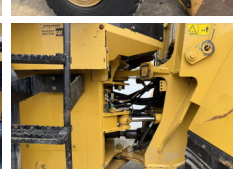

Caterpillar

Caterpillar 938G

BOSS
MACHINERY

€ 29.500özel

Y?l 2005
Referans numaras? BM007654
Hours 16.829

Algemeen

Tür 938G
Yer Veldhoven, Netherlands
Certificaat CE + EPA
Available at Boss Machinery! This Caterpillar 938G Wheel Loader from 2005 has an engine power of 119 kW and counts 16829 operational hours. The total weight of this Caterpillar 938G is 15800 kg and the dimensions are 7.26 x 2.77 x 3.35. Furthermore, this 938G is equipped with Radio, Klima, Merkezi ya?lama. The Caterpillar Wheel Loader also has a CE + EPA marking. Do you want more information or do you want to try the Caterpillar 938G at our yard? Please let us know.

Maten / Gewichten

Boyutlar U*G*Y 7.26 x 2.77 x 3.35
A??rl?k 15800

Technische informatie

Sürücü yap?land?rmalar? 4x4

Motor informatie

Motor markas? Caterpillar
Engine model 3126
Silindirler 6
Turbo
KW cinsinden kapasite 119

Banden / Rupsen

10% 10% 20.5R25
10% 10% 20.5R25

Opties