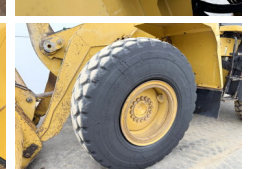

Caterpillar

Caterpillar 938G

BOSS
MACHINERY

€ 29.500özel

Y?l 2005
Referans numaras? BM007654
Hours 16.829

Algemeen

Tür 938G
Yer Veldhoven, Netherlands
Certificaat CE + EPA
Available at Boss Machinery! This Caterpillar 938G Wheel Loader from 2005 has an engine power of 119 kW and counts 16829 operational hours. The total weight of this Caterpillar 938G is 15800 kg and the dimensions are 7.26 x 2.77 x 3.35. Furthermore, this 938G is equipped with Radio, Klima, Merkezi ya?lama. The Caterpillar Wheel Loader also has a CE + EPA marking. Do you want more information or do you want to try the Caterpillar 938G at our yard? Please let us know.

Maten / Gewichten

Boyutlar U*G*Y 7.26 x 2.77 x 3.35
A??rl?k 15800

Technische informatie

Sürücü yap?land?rmalar? 4x4

Motor informatie

Motor markas? Caterpillar
Engine model 3126
Silindirler 6
Turbo
KW cinsinden kapasite 119

Banden / Rupsen

10% 10% 20.5R25
10% 10% 20.5R25

Opties