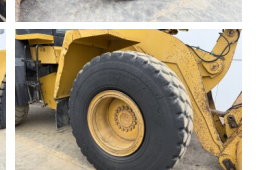

Caterpillar

Caterpillar 938G

BOSS
MACHINERY

€ 29.500özel

Y?l 2005
Referans numaras? BM007654
Hours 16.829

Algemeen

Tür 938G
Yer Veldhoven, Netherlands
Certificaat CE + EPA
Available at Boss Machinery! This Caterpillar 938G Wheel Loader from 2005 has an engine power of 119 kW and counts 16829 operational hours. The total weight of this Caterpillar 938G is 15800 kg and the dimensions are 7.26 x 2.77 x 3.35. Furthermore, this 938G is equipped with Radio, Klima, Merkezi ya?lama. The Caterpillar Wheel Loader also has a CE + EPA marking. Do you want more information or do you want to try the Caterpillar 938G at our yard? Please let us know.

Maten / Gewichten

Boyutlar U*G*Y 7.26 x 2.77 x 3.35
A??rl?k 15800

Technische informatie

Sürücü yap?land?rmalar? 4x4

Motor informatie

Motor markas? Caterpillar
Engine model 3126
Silindirler 6
Turbo
KW cinsinden kapasite 119

Banden / Rupsen

10% 10% 20.5R25
10% 10% 20.5R25

Opties