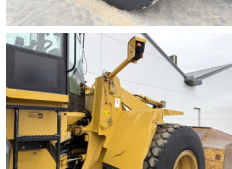

Caterpillar

Caterpillar 938G

BOSS
MACHINERY

€ 29.500özel

Y?l 2005
Referans numaras? BM007654
Hours 16.829

Algemeen

Tür 938G
Yer Veldhoven, Netherlands
Certificaat CE + EPA
Available at Boss Machinery! This Caterpillar 938G Wheel Loader from 2005 has an engine power of 119 kW and counts 16829 operational hours. The total weight of this Caterpillar 938G is 15800 kg and the dimensions are 7.26 x 2.77 x 3.35. Furthermore, this 938G is equipped with Radio, Klima, Merkezi ya?lama. The Caterpillar Wheel Loader also has a CE + EPA marking. Do you want more information or do you want to try the Caterpillar 938G at our yard? Please let us know.

Maten / Gewichten

Boyutlar U*G*Y 7.26 x 2.77 x 3.35
A??rl?k 15800

Technische informatie

Sürücü yap?land?rmalar? 4x4

Motor informatie

Motor markas? Caterpillar
Engine model 3126
Silindirler 6
Turbo
KW cinsinden kapasite 119

Banden / Rupsen

10% 10% 20.5R25
10% 10% 20.5R25

Opties