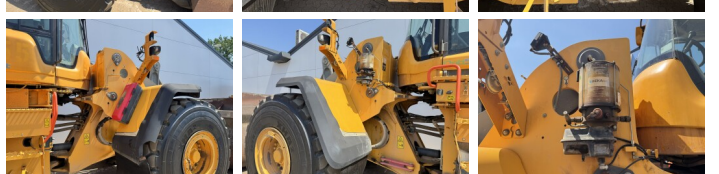

Available at Boss Machinery! This Volvo L150H Wheel Loader from 2017 has an engine power of 220 kW and counts 11159 operational hours. The total weight of this Volvo L150H is 26100 kg and the dimensions are 9.12 x 3.06 x 3.64. Furthermore, this L150H is equipped with Electrical Mirrors, Klima, Climate Control, Heated Seat, Radio, Bluetooth, Merkezi ya?lama. The Volvo Wheel Loader also has a CE marking. Do you want more information or do you want to try the Volvo L150H at our yard? Please let us know.

Maten / Gewichten

Boyutlar U*G*Y 9.12 x 3.06 x 3.64
A??rl?k 26100

Technische informatie

German Machine
S?r?c? yap?land?rmalar? 4x4

Motor informatie

Motor markas? Volvo
Engine model D13J
Silindirler 6
Turbo
KW cinsinden kapasite 220

Banden / Rupsen

40% 40% 26.5R25
40% 40% 26.5R25

Opties

Electrical Mirrors

Klima

Climate Control

Heated Seat

Radio