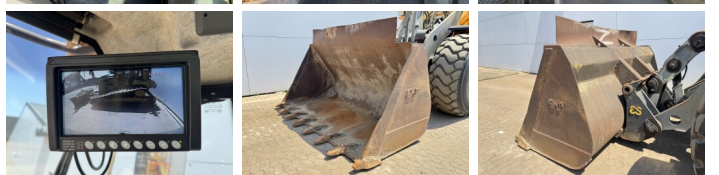

Available at Boss Machinery! This Volvo L150H Wheel Loader from 2017 has an engine power of 220 kW and counts 11159 operational hours. The total weight of this Volvo L150H is 26100 kg and the dimensions are 9.12 x 3.06 x 3.64. Furthermore, this L150H is equipped with Electrical Mirrors, Klima, Climate Control, Heated Seat, Radio, Bluetooth, Merkezi ya?lama. The Volvo Wheel Loader also has a CE marking. Do you want more information or do you want to try the Volvo L150H at our yard? Please let us know.

Maten / Gewichten

Boyutlar U*G*Y 9.12 x 3.06 x 3.64
A??rl?k 26100

Technische informatie

German Machine
S?r?c? yap?land?rmalar? 4x4

Motor informatie

Motor markas? Volvo
Engine model D13J
Silindirler 6
Turbo
KW cinsinden kapasite 220

Banden / Rupsen

40% 40% 26.5R25
40% 40% 26.5R25

Opties

Electrical Mirrors

Klima

Climate Control

Heated Seat

Radio