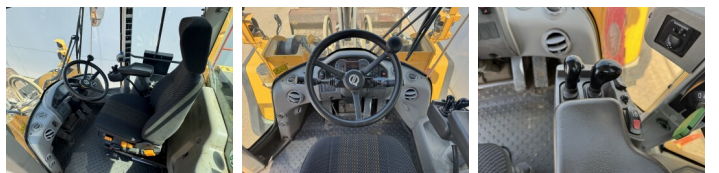

Available at Boss Machinery! This Volvo L150H Wheel Loader from 2017 has an engine power of 220 kW and counts 11159 operational hours. The total weight of this Volvo L150H is 26100 kg and the dimensions are 9.12 x 3.06 x 3.64. Furthermore, this L150H is equipped with Electrical Mirrors, Klima, Climate Control, Heated Seat, Radio, Bluetooth, Merkezi ya?lama. The Volvo Wheel Loader also has a CE marking. Do you want more information or do you want to try the Volvo L150H at our yard? Please let us know.

Banden / Rupsen

40% 40% 26.5R25
40% 40% 26.5R25

Opties

Electrical Mirrors

Klima

Climate Control

Heated Seat

Radio