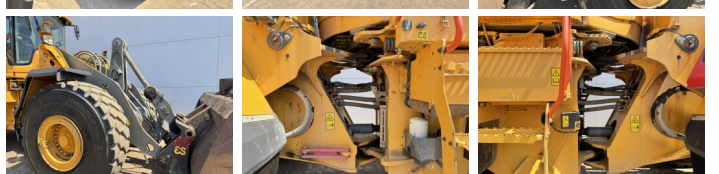

Available at Boss Machinery! This Volvo L150H Wheel Loader from 2017 has an engine power of 220 kW and counts 11159 operational hours. The total weight of this Volvo L150H is 26100 kg and the dimensions are 9.12 x 3.06 x 3.64. Furthermore, this L150H is equipped with Electrical Mirrors, Klima, Climate Control, Heated Seat, Radio, Bluetooth, Merkezi ya?lama. The Volvo Wheel Loader also has a CE marking. Do you want more information or do you want to try the Volvo L150H at our yard? Please let us know.

Maten / Gewichten

Boyutlar U*G*Y 9.12 x 3.06 x 3.64
A??rl?k 26100

Technische informatie

German Machine
S?r?c? yap?land?rmalar? 4x4

Motor informatie

Motor markas? Volvo
Engine model D13J
Silindirler 6
Turbo
KW cinsinden kapasite 220

Banden / Rupsen

40% 40% 26.5R25
40% 40% 26.5R25

Opties

Electrical Mirrors

Klima

Climate Control

Heated Seat

Radio