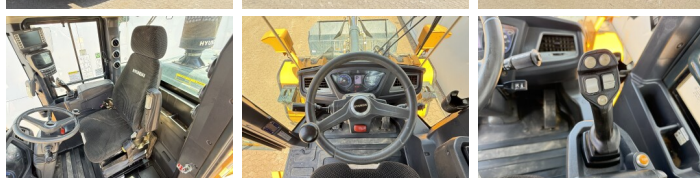

Hyundai

Hyundai HL940A

BOSS
MACHINERY

€ 64.500özel

Y?l 2021
Referans numaras? BM007880
Hours 4.779

Algemeen

Tür HL940A
Yer Veldhoven, Netherlands
Certificaat CE + EPA
Available at Boss Machinery! This Hyundai HL940A Wheel Loader from 2021 has an engine power of 116 kW and counts 4779 operational hours. The total weight of this Hyundai HL940A is 13463 kg and the dimensions are 7.60 x 2.57 x 3.26. Furthermore, this HL940A is equipped with Klima, Camera, Radio, Bluetooth, Weighing system, Climate Control, Merkezi ya?lama. The Hyundai Wheel Loader also has a CE + EPA marking. Do you want more information or do you want to try the Hyundai HL940A at our yard? Please let us know.

Aç?klama

Maten / Gewichten

A??rl?k 13463
Boyutlar U*G*Y 7.60 x 2.57 x 3.26

Technische informatie

Sürücü yap?land?rmalar? 4x4

Motor informatie

Motor markas? Cummins
Engine model B6.7
Silindirler 6
Turbo
KW cinsinden kapasite 116

Banden / Rupsen

80% 80% 20.5R25
80% 80% 20.5R25

Opties

Klima

Camera

Radio

Bluetooth

Weighing system