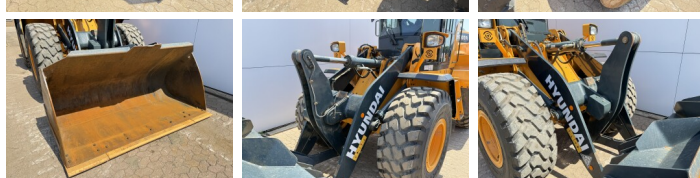

Hyundai

Hyundai HL940A

BOSS
MACHINERY

€ 64.500özel

Y?l 2021
Referans numaras? BM007880
Hours 4.779

Algemeen

Tür HL940A
Yer Veldhoven, Netherlands
Certificaat CE + EPA
Available at Boss Machinery! This Hyundai HL940A Wheel Loader from 2021 has an engine power of 116 kW and counts 4779 operational hours. The total weight of this Hyundai HL940A is 13463 kg and the dimensions are 7.60 x 2.57 x 3.26. Furthermore, this HL940A is equipped with Klima, Camera, Radio, Bluetooth, Weighing system, Climate Control, Merkezi ya?lama. The Hyundai Wheel Loader also has a CE + EPA marking. Do you want more information or do you want to try the Hyundai HL940A at our yard? Please let us know.

Aç?klama

Maten / Gewichten

A??rl?k 13463
Boyutlar U*G*Y 7.60 x 2.57 x 3.26

Technische informatie

Sürücü yap?land?rmalar? 4x4

Motor informatie

Motor markas? Cummins
Engine model B6.7
Silindirler 6
Turbo
KW cinsinden kapasite 116

Banden / Rupsen

80% 80% 20.5R25
80% 80% 20.5R25

Opties

Klima

Camera

Radio

Bluetooth

Weighing system