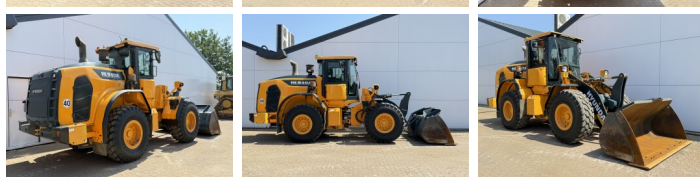

Hyundai

Hyundai HL940A

BOSS
MACHINERY

€ 64.500özel

Y?l 2021
Referans numaras? BM007880
Hours 4.779

Algemeen

Tür HL940A
Yer Veldhoven, Netherlands
Certificaat CE + EPA
Available at Boss Machinery! This Hyundai HL940A Wheel Loader from 2021 has an engine power of 116 kW and counts 4779 operational hours. The total weight of this Hyundai HL940A is 13463 kg and the dimensions are 7.60 x 2.57 x 3.26. Furthermore, this HL940A is equipped with Klima, Camera, Radio, Bluetooth, Weighing system, Climate Control, Merkezi ya?lama. The Hyundai Wheel Loader also has a CE + EPA marking. Do you want more information or do you want to try the Hyundai HL940A at our yard? Please let us know.

Aç?klama

Maten / Gewichten

A??rl?k 13463
Boyutlar U*G*Y 7.60 x 2.57 x 3.26

Technische informatie

Sürücü yap?land?rmalar? 4x4

Motor informatie

Motor markas? Cummins
Engine model B6.7
Silindirler 6
Turbo
KW cinsinden kapasite 116

Banden / Rupsen

80% 80% 20.5R25
80% 80% 20.5R25

Opties

Klima

Camera

Radio

Bluetooth

Weighing system