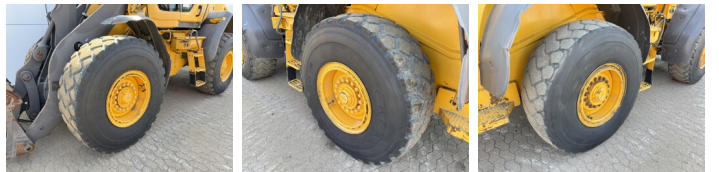

Volvo

Volvo L70H

€ 62.500özel

Y?l 2015
Referans numaras? BM007881
Hours 7.243

Algemeen

Tür L70H
Yer Veldhoven, Netherlands
Certificaat CE

Aç?klama

Available at Boss Machinery! This Volvo L70H Wheel Loader from 2015 has an engine power of 127 kW and counts 7243 operational hours. The total weight of this Volvo L70H is 15500 kg and the dimensions are 6.43 x 2.40 x 3.30. Furthermore, this L70H is equipped with H?zl? kuplör, Climate Control, Klima, Heated Seat, Camera, Radio, Electrical Mirrors, Bluetooth, Merkezi ya?lama. The Volvo Wheel Loader also has a CE marking. Do you want more information or do you want to try the Volvo L70H at our yard? Please let us know.

Maten / Gewichten

Boyutlar U*G*Y 6.43 x 2.40 x 3.30
A??rl?k 15500

Technische informatie

Sürücü yap?land?rmalar? 4x4

Motor informatie

Motor markas? Volvo
Engine model D6J
Silindirler 6
Turbo
KW cinsinden kapasite 127

Banden / Rupsen

10% 10% 20.5R25
10% 10% 20.5R25

BOSS

MACHINERY

Opties

H?zl? kupl?r

Climate Control

Klima