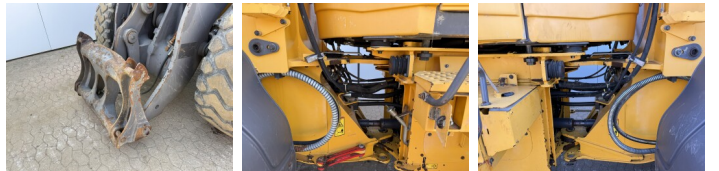

Volvo

Volvo L70H

€ 62.500özel

Y?l 2015
Referans numaras? BM007881
Hours 7.243

Algemeen

Tür L70H
Yer Veldhoven, Netherlands
Certificaat CE

Aç?klama

Available at Boss Machinery! This Volvo L70H Wheel Loader from 2015 has an engine power of 127 kW and counts 7243 operational hours. The total weight of this Volvo L70H is 15500 kg and the dimensions are 6.43 x 2.40 x 3.30. Furthermore, this L70H is equipped with H?zl? kuplör, Climate Control, Klima, Heated Seat, Camera, Radio, Electrical Mirrors, Bluetooth, Merkezi ya?lama. The Volvo Wheel Loader also has a CE marking. Do you want more information or do you want to try the Volvo L70H at our yard? Please let us know.

Banden / Rupsen

10% 10% 20.5R25
10% 10% 20.5R25

BOSS

MACHINERY

Opties

H?zl? kupl?r

Climate Control

Klima