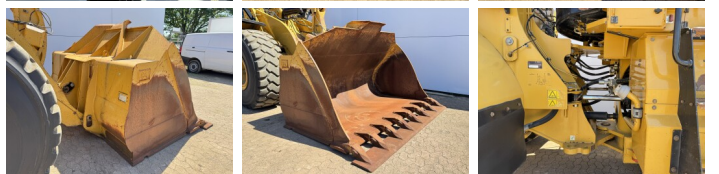

Caterpillar

Caterpillar 966MXE

BOSS
MACHINERY

€ 57.500 özel

Y?l 2015
Referans numaras? BM007633
Hours 10.182

Algemeen

T?r 966MXE
Yer Veldhoven, Netherlands
Certificaat CE + EPA
Available at Boss Machinery! This Caterpillar 966MXE Wheel Loader from 2015 has an engine power of 250 kW and counts 10182 operational hours. The total weight of this Caterpillar 966MXE is 24000 kg and the dimensions are 9.37 x 3.10 x 3.58. Furthermore, this 966MXE is equipped with Electrical Mirrors, Bluetooth, Radio, Climate Control, Klima, Heated Seat, Camera, Merkezi ya?lama. The Caterpillar Wheel Loader also has a CE + EPA marking. Do you want more information or do you want to try the Caterpillar 966MXE at our yard? Please let us know.

Maten / Gewichten

Boyutlar U*G*Y 9.37 x 3.10 x 3.58
A??rl?k 24000

Technische informatie

German Machine
S?r?c? yap?land?rmalar? 4x4

Motor informatie

Motor markas? Caterpillar
Engine model C9.3
Silindirler 6
Turbo
KW cinsinden kapasite 250

Banden / Rupsen

30% 20% 26.5R25