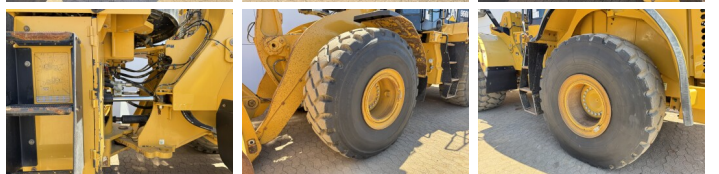

Caterpillar

Caterpillar 966MXE

BOSS
MACHINERY

€ 57.500 özel

Y?l 2015
Referans numaras? BM007633
Hours 10.182

Algemeen

T?r 966MXE
Yer Veldhoven, Netherlands
Certificaat CE + EPA
Available at Boss Machinery! This Caterpillar 966MXE Wheel Loader from 2015 has an engine power of 250 kW and counts 10182 operational hours. The total weight of this Caterpillar 966MXE is 24000 kg and the dimensions are 9.37 x 3.10 x 3.58. Furthermore, this 966MXE is equipped with Electrical Mirrors, Bluetooth, Radio, Climate Control, Klima, Heated Seat, Camera, Merkezi ya?lama. The Caterpillar Wheel Loader also has a CE + EPA marking. Do you want more information or do you want to try the Caterpillar 966MXE at our yard? Please let us know.

Maten / Gewichten

Boyutlar U*G*Y 9.37 x 3.10 x 3.58
A??rl?k 24000

Technische informatie

German Machine
S?r?c? yap?land?rmalar? 4x4

Motor informatie

Motor markas? Caterpillar
Engine model C9.3
Silindirler 6
Turbo
KW cinsinden kapasite 250

Banden / Rupsen

30% 20% 26.5R25

10% 10%

26.5R25

Opties

Electrical Mirrors

Bluetooth

Radio