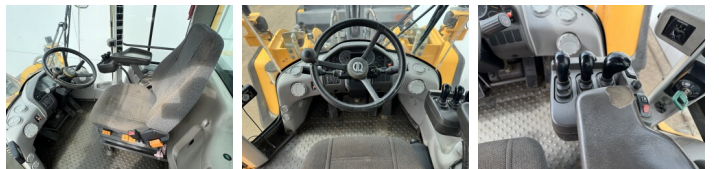

Volvo

Volvo L150H

€ 102.500özel

Y?l 2016
Referans numaras? BM007805
Hours 11.430

Algemeen

Tür L150H
Yer Veldhoven, Netherlands
Certificaat CE

Aç?klama

Available at Boss Machinery! This Volvo L150H Wheel Loader from 2016 has an engine power of 220 kW and counts 11430 operational hours. The total weight of this Volvo L150H is 26100 kg and the dimensions are 8.62 x 3.03 x 3.53. Furthermore, this L150H is equipped with Bluetooth, Electrical Mirrors, Klima, Climate Control, Radio, Merkezi ya?lama. The Volvo Wheel Loader also has a CE marking. Do you want more information or do you want to try the Volvo L150H at our yard? Please let us know.

Maten / Gewichten

Boyutlar U*G*Y 8.62 x 3.03 x 3.53
A??rl?k 26100

Technische informatie

German Machine
Sürücü yap?land?rmalar? 4x4

Motor informatie

Motor markas? Volvo
Engine model D13J
Silindirler 6
Turbo
KW cinsinden kapasite 220

Banden / Rupsen

60% 60% 26.5R25
40% 40% 26.5R25

BOSS

MACHINERY

Opties

Bluetooth

Electrical Mirrors

Klima