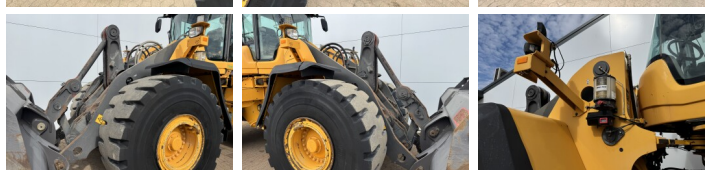

Volvo

Volvo L150H

€ 102.500özel

Y?l 2016
Referans numaras? BM007805
Hours 11.430

Algemeen

Tür L150H
Yer Veldhoven, Netherlands
Certificaat CE

Aç?klama

Available at Boss Machinery! This Volvo L150H Wheel Loader from 2016 has an engine power of 220 kW and counts 11430 operational hours. The total weight of this Volvo L150H is 26100 kg and the dimensions are 8.62 x 3.03 x 3.53. Furthermore, this L150H is equipped with Bluetooth, Electrical Mirrors, Klima, Climate Control, Radio, Merkezi ya?lama. The Volvo Wheel Loader also has a CE marking. Do you want more information or do you want to try the Volvo L150H at our yard? Please let us know.

Maten / Gewichten

Boyutlar U*G*Y 8.62 x 3.03 x 3.53
A??rl?k 26100

Technische informatie

German Machine
Sürücü yap?land?rmalar? 4x4

Motor informatie

Motor markas? Volvo
Engine model D13J
Silindirler 6
Turbo
KW cinsinden kapasite 220

Banden / Rupsen

60% 60% 26.5R25
40% 40% 26.5R25

BOSS

MACHINERY

Opties

Bluetooth

Electrical Mirrors

Klima