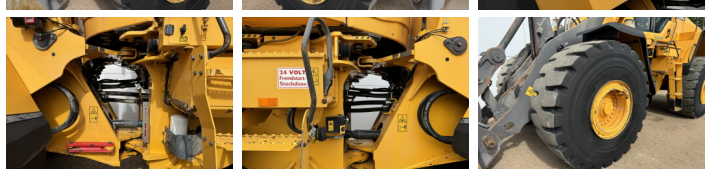

Volvo

Volvo L150H

€ 102.500özel

Y?l 2016
Referans numaras? BM007805
Hours 11.430

Algemeen

Tür L150H
Yer Veldhoven, Netherlands
Certificaat CE

Aç?klama

Available at Boss Machinery! This Volvo L150H Wheel Loader from 2016 has an engine power of 220 kW and counts 11430 operational hours. The total weight of this Volvo L150H is 26100 kg and the dimensions are 8.62 x 3.03 x 3.53. Furthermore, this L150H is equipped with Bluetooth, Electrical Mirrors, Klima, Climate Control, Radio, Merkezi ya?lama. The Volvo Wheel Loader also has a CE marking. Do you want more information or do you want to try the Volvo L150H at our yard? Please let us know.

Maten / Gewichten

Boyutlar U*G*Y 8.62 x 3.03 x 3.53
A??rl?k 26100

Technische informatie

German Machine
Sürücü yap?land?rmalar? 4x4

Motor informatie

Motor markas? Volvo
Engine model D13J
Silindirler 6
Turbo
KW cinsinden kapasite 220

Banden / Rupsen

60% 60% 26.5R25
40% 40% 26.5R25

BOSS

MACHINERY

Opties

Bluetooth

Electrical Mirrors

Klima