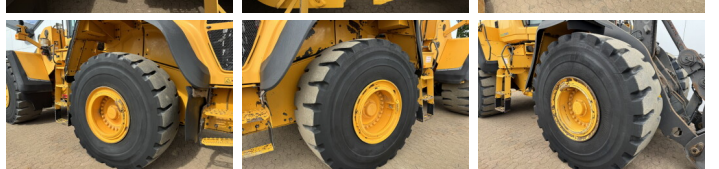

Volvo

Volvo L150H

€ 102.500özel

Y?l 2016
Referans numaras? BM007805
Hours 11.430

Algemeen

Tür L150H
Yer Veldhoven, Netherlands
Certificaat CE

Aç?klama

Available at Boss Machinery! This Volvo L150H Wheel Loader from 2016 has an engine power of 220 kW and counts 11430 operational hours. The total weight of this Volvo L150H is 26100 kg and the dimensions are 8.62 x 3.03 x 3.53. Furthermore, this L150H is equipped with Bluetooth, Electrical Mirrors, Klima, Climate Control, Radio, Merkezi ya?lama. The Volvo Wheel Loader also has a CE marking. Do you want more information or do you want to try the Volvo L150H at our yard? Please let us know.

Maten / Gewichten

Boyutlar U*G*Y 8.62 x 3.03 x 3.53
A??rl?k 26100

Technische informatie

German Machine
Sürücü yap?land?rmalar? 4x4

Motor informatie

Motor markas? Volvo
Engine model D13J
Silindirler 6
Turbo
KW cinsinden kapasite 220

Banden / Rupsen

60% 60% 26.5R25
40% 40% 26.5R25

BOSS

MACHINERY

Opties

Bluetooth

Electrical Mirrors

Klima