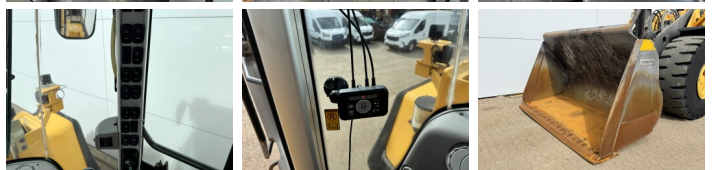

Volvo

Volvo L150H

€ 102.500özel

Y?l 2016
Referans numaras? BM007805
Hours 11.430

Algemeen

Tür L150H
Yer Veldhoven, Netherlands
Certificaat CE

Aç?klama

Available at Boss Machinery! This Volvo L150H Wheel Loader from 2016 has an engine power of 220 kW and counts 11430 operational hours. The total weight of this Volvo L150H is 26100 kg and the dimensions are 8.62 x 3.03 x 3.53. Furthermore, this L150H is equipped with Bluetooth, Electrical Mirrors, Klima, Climate Control, Radio, Merkezi ya?lama. The Volvo Wheel Loader also has a CE marking. Do you want more information or do you want to try the Volvo L150H at our yard? Please let us know.

Maten / Gewichten

Boyutlar U*G*Y 8.62 x 3.03 x 3.53
A??rl?k 26100

Technische informatie

German Machine
Sürücü yap?land?rmalar? 4x4

Motor informatie

Motor markas? Volvo
Engine model D13J
Silindirler 6
Turbo
KW cinsinden kapasite 220

Banden / Rupsen

60% 60% 26.5R25
40% 40% 26.5R25

BOSS

MACHINERY

Opties

Bluetooth

Electrical Mirrors

Klima