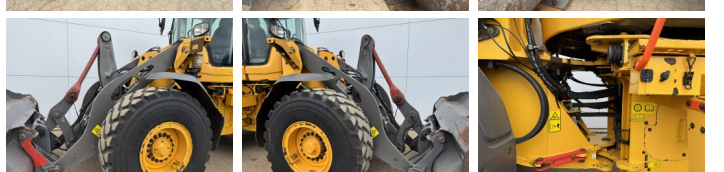

Volvo

Volvo L90H

€ 74.500özel

Y?l 2018
Referans numaras? BM007811
Hours 14.124

Algemeen

Tür L90H
Yer Veldhoven, Netherlands
Certificaat CE

Aç?klama

Available at Boss Machinery! This Volvo L90H Wheel Loader from 2018 has an engine power of 120 kW and counts 14124 operational hours. The total weight of this Volvo L90H is 17000 kg and the dimensions are 7.87 x 2.75 x 3.30. Furthermore, this L90H is equipped with H?zl? kuplör, Camera, Heated Seat, Klima, Radio, Climate Control. The Volvo Wheel Loader also has a CE marking. Do you want more information or do you want to try the Volvo L90H at our yard? Please let us know.

Maten / Gewichten

Boyutlar U*G*Y 7.87 x 2.75 x 3.30
A??rl?k 17000

Technische informatie

German Machine
Sürücü yap?land?rmalar? 4x4

Motor informatie

Motor markas? Volvo
Engine model D6J
Silindirler 6
Turbo
KW cinsinden kapasite 120

Banden / Rupsen

70% 70% 20.5R25
70% 70% 20.5R25

BOSS

MACHINERY

Opties

H?zl? kupl?r

Camera

Heated Seat