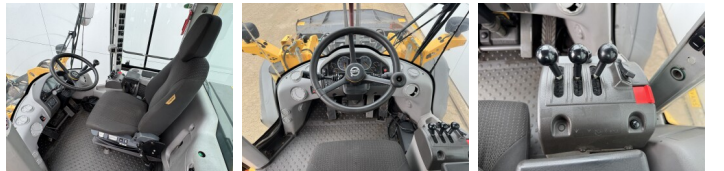

Volvo

Volvo L90H

€ 74.500özel

Y?l 2018
Referans numaras? BM007811
Hours 14.124

Algemeen

Tür L90H
Yer Veldhoven, Netherlands
Certificaat CE

Aç?klama

Available at Boss Machinery! This Volvo L90H Wheel Loader from 2018 has an engine power of 120 kW and counts 14124 operational hours. The total weight of this Volvo L90H is 17000 kg and the dimensions are 7.87 x 2.75 x 3.30. Furthermore, this L90H is equipped with H?zl? kuplör, Camera, Heated Seat, Klima, Radio, Climate Control. The Volvo Wheel Loader also has a CE marking. Do you want more information or do you want to try the Volvo L90H at our yard? Please let us know.

Maten / Gewichten

Boyutlar U*G*Y 7.87 x 2.75 x 3.30
A??rl?k 17000

Technische informatie

German Machine
Sürücü yap?land?rmalar? 4x4

Motor informatie

Motor markas? Volvo
Engine model D6J
Silindirler 6
Turbo
KW cinsinden kapasite 120

Banden / Rupsen

70% 70% 20.5R25
70% 70% 20.5R25

BOSS

MACHINERY

Opties

H?zl? kupl?r

Camera

Heated Seat