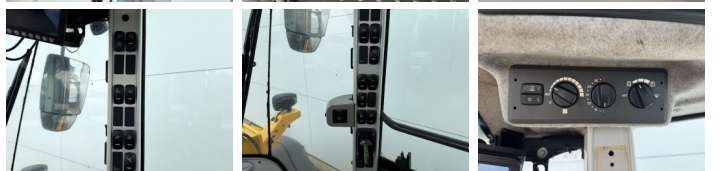

Volvo

Volvo L90H

€ 74.500özel

Y?l 2018
Referans numaras? BM007811
Hours 14.124

Algemeen

Tür L90H
Yer Veldhoven, Netherlands
Certificaat CE

Aç?klama

Available at Boss Machinery! This Volvo L90H Wheel Loader from 2018 has an engine power of 120 kW and counts 14124 operational hours. The total weight of this Volvo L90H is 17000 kg and the dimensions are 7.87 x 2.75 x 3.30. Furthermore, this L90H is equipped with H?zl? kuplör, Camera, Heated Seat, Klima, Radio, Climate Control. The Volvo Wheel Loader also has a CE marking. Do you want more information or do you want to try the Volvo L90H at our yard? Please let us know.

Maten / Gewichten

Boyutlar U*G*Y 7.87 x 2.75 x 3.30
A??rl?k 17000

Technische informatie

German Machine
Sürücü yap?land?rmalar? 4x4

Motor informatie

Motor markas? Volvo
Engine model D6J
Silindirler 6
Turbo
KW cinsinden kapasite 120

Banden / Rupsen

70% 70% 20.5R25
70% 70% 20.5R25

BOSS

MACHINERY

Opties

H?zl? kupl?r

Camera

Heated Seat