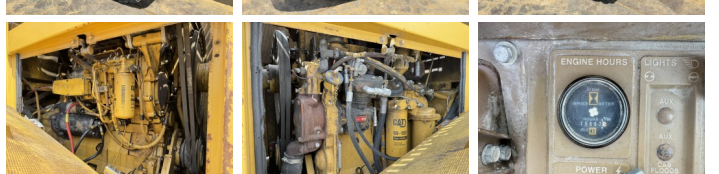

Caterpillar

Caterpillar 950E

€ 59.500özel

Y?l 1988
Referans numaras? BM007435
Hours 15.667

Algemeen

Tür 950E
Yer Veldhoven, Netherlands
Certificaat CE

Aç?klama

Available at Boss Machinery! This Caterpillar 950E Wheel Loader from 1988 has an engine power of 119 kW and counts 15667 operational hours. The total weight of this Caterpillar 950E is 15570 kg and the dimensions are 7.96 x 2.75 x 3.49. Furthermore, this 950E is equipped with Radio, H?zl? kuplör. The Caterpillar Wheel Loader also has a CE marking. Do you want more information or do you want to try the Caterpillar 950E at our yard? Please let us know.

Maten / Gewichten

Boyutlar U*G*Y 7.96 x 2.75 x 3.49
A??rl?k 15570

Technische informatie

German Machine
Sürücü yap?land?rmalar? 4x4

Motor informatie

Motor markas? Caterpillar
Engine model 3304DI
Silindirler 4
Turbo
KW cinsinden kapasite 119

Banden / Rupsen

40% 30% 20.5R25
20% 20% 20.5R25

BOSS

MACHINERY