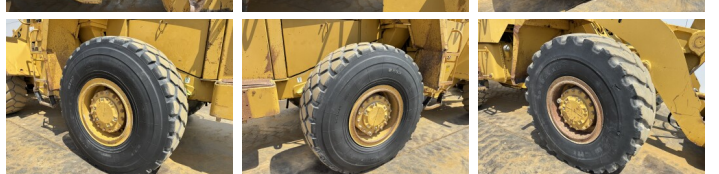

Caterpillar

Caterpillar 950E

€ 59.500özel

Y?l 1988
Referans numaras? BM007435
Hours 15.667

Algemeen

Tür 950E
Yer Veldhoven, Netherlands
Certificaat CE

Aç?klama

Available at Boss Machinery! This Caterpillar 950E Wheel Loader from 1988 has an engine power of 119 kW and counts 15667 operational hours. The total weight of this Caterpillar 950E is 15570 kg and the dimensions are 7.96 x 2.75 x 3.49. Furthermore, this 950E is equipped with Radio, H?zl? kuplör. The Caterpillar Wheel Loader also has a CE marking. Do you want more information or do you want to try the Caterpillar 950E at our yard? Please let us know.

Maten / Gewichten

Boyutlar U*G*Y 7.96 x 2.75 x 3.49
A??rl?k 15570

Technische informatie

German Machine
Sürücü yap?land?rmalar? 4x4

Motor informatie

Motor markas? Caterpillar
Engine model 3304DI
Silindirler 4
Turbo
KW cinsinden kapasite 119

Banden / Rupsen

40% 30% 20.5R25
20% 20% 20.5R25

BOSS

MACHINERY