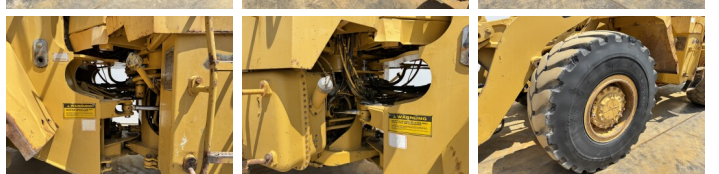

Caterpillar

Caterpillar 950E

€ 59.500özel

Y?l 1988
Referans numaras? BM007435
Hours 15.667

Algemeen

Tür 950E
Yer Veldhoven, Netherlands
Certificaat CE

Aç?klama

Available at Boss Machinery! This Caterpillar 950E Wheel Loader from 1988 has an engine power of 119 kW and counts 15667 operational hours. The total weight of this Caterpillar 950E is 15570 kg and the dimensions are 7.96 x 2.75 x 3.49. Furthermore, this 950E is equipped with Radio, H?zl? kuplör. The Caterpillar Wheel Loader also has a CE marking. Do you want more information or do you want to try the Caterpillar 950E at our yard? Please let us know.

Maten / Gewichten

Boyutlar U*G*Y 7.96 x 2.75 x 3.49
A??rl?k 15570

Technische informatie

German Machine
Sürücü yap?land?rmalar? 4x4

Motor informatie

Motor markas? Caterpillar
Engine model 3304DI
Silindirler 4
Turbo
KW cinsinden kapasite 119

Banden / Rupsen

40% 30% 20.5R25
20% 20% 20.5R25

BOSS

MACHINERY