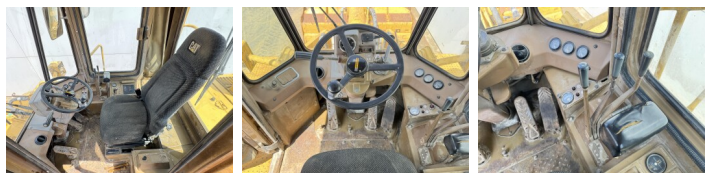

Caterpillar

Caterpillar 950E

€ 59.500özel

Y?l 1988
Referans numaras? BM007435
Hours 15.667

Algemeen

Tür 950E
Yer Veldhoven, Netherlands
Certificaat CE

Aç?klama

Available at Boss Machinery! This Caterpillar 950E Wheel Loader from 1988 has an engine power of 119 kW and counts 15667 operational hours. The total weight of this Caterpillar 950E is 15570 kg and the dimensions are 7.96 x 2.75 x 3.49. Furthermore, this 950E is equipped with Radio, H?zl? kuplör. The Caterpillar Wheel Loader also has a CE marking. Do you want more information or do you want to try the Caterpillar 950E at our yard? Please let us know.

Maten / Gewichten

Boyutlar U*G*Y 7.96 x 2.75 x 3.49
A??rl?k 15570

Technische informatie

German Machine
Sürücü yap?land?rmalar? 4x4

Motor informatie

Motor markas? Caterpillar
Engine model 3304DI
Silindirler 4
Turbo
KW cinsinden kapasite 119

Banden / Rupsen

40% 30% 20.5R25
20% 20% 20.5R25

BOSS

MACHINERY