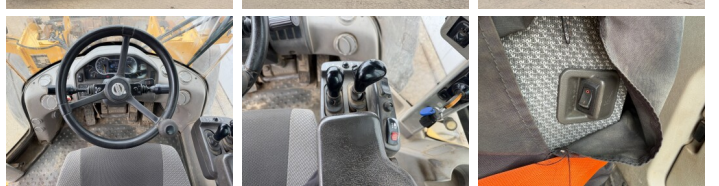

Volvo

Volvo L110H

€ 59.500özel

Y?l 2015
Referans numaras? BM007514
Hours 17.731

Algemeen

Tür L110H
Yer Veldhoven, Netherlands
Certificaat CE

Aç?klama

Available at Boss Machinery! This Volvo L110H Wheel Loader from 2015 has an engine power of 190 kW and counts 17731 operational hours. The total weight of this Volvo L110H is 20700 kg and the dimensions are 8.55 x 2.81 x 3.34. Furthermore, this L110H is equipped with Klima, Radio, Camera, Heated Seat, Bluetooth, Climate Control, Merkezi ya?lama. The Volvo Wheel Loader also has a CE marking. Do you want more information or do you want to try the Volvo L110H at our yard? Please let us know.

Maten / Gewichten

A??rl?k 20700
Boyutlar U*G*Y 8.55 x 2.81 x 3.34

Technische informatie

Sürücü yap?land?rmalar? 4x4

Motor informatie

Motor markas? Volvo
Engine model D8J
Silindirler 6
Turbo
KW cinsinden kapasite 190

Banden / Rupsen

Opties

BOSS
MACHINERY