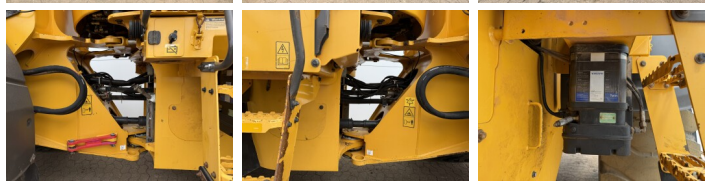

Volvo

Volvo L110H

€ 59.500özel

Y?l 2015
Referans numaras? BM007514
Hours 17.731

Algemeen

Tür L110H
Yer Veldhoven, Netherlands
Certificaat CE

Aç?klama

Available at Boss Machinery! This Volvo L110H Wheel Loader from 2015 has an engine power of 190 kW and counts 17731 operational hours. The total weight of this Volvo L110H is 20700 kg and the dimensions are 8.55 x 2.81 x 3.34. Furthermore, this L110H is equipped with Klima, Radio, Camera, Heated Seat, Bluetooth, Climate Control, Merkezi ya?lama. The Volvo Wheel Loader also has a CE marking. Do you want more information or do you want to try the Volvo L110H at our yard? Please let us know.

Maten / Gewichten

A??rl?k 20700
Boyutlar U*G*Y 8.55 x 2.81 x 3.34

Technische informatie

Sürücü yap?land?rmalar? 4x4

Motor informatie

Motor markas? Volvo
Engine model D8J
Silindirler 6
Turbo
KW cinsinden kapasite 190

Banden / Rupsen

Opties

BOSS
MACHINERY