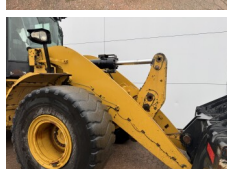

Caterpillar

Caterpillar 950K

BOSS
MACHINERY

€ 45.000özel

Y?l 2013
Referans numaras? BM007779
Hours 12.385

Algemeen

Tür 950K
Yer Veldhoven, Netherlands
Certificaat CE + EPA
Available at Boss Machinery! This Caterpillar 950K Wheel Loader from 2013 has an engine power of 172 kW and counts 12385 operational hours. The total weight of this Caterpillar 950K is 19800 kg and the dimensions are 8.68 x 2.95 x 3.44. Furthermore, this 950K is equipped with Camera, Electrical Mirrors, Bluetooth, Radio, Climate Control, Klima, Heated Seat, Merkezi ya?lama. The Caterpillar Wheel Loader also has a CE + EPA marking. Do you want more information or do you want to try the Caterpillar 950K at our yard? Please let us know.

Maten / Gewichten

Boyutlar U*G*Y 8.68 x 2.95 x 3.44
A??rl?k 19800

Technische informatie

German Machine
Sürücü yap?land?rmalar? 4x4

Motor informatie

Motor markas? Caterpillar
Engine model C7.1
Silindirler 6
Turbo
KW cinsinden kapasite 172

Banden / Rupsen

10% 10% 23.5R25