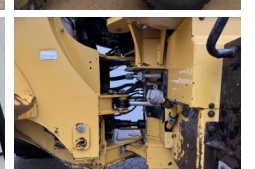

Caterpillar

Caterpillar 950K

BOSS
MACHINERY

€ 45.000özel

Y?l 2013
Referans numaras? BM007779
Hours 12.385

Algemeen

Tür 950K
Yer Veldhoven, Netherlands
Certificaat CE + EPA
Available at Boss Machinery! This Caterpillar 950K Wheel Loader from 2013 has an engine power of 172 kW and counts 12385 operational hours. The total weight of this Caterpillar 950K is 19800 kg and the dimensions are 8.68 x 2.95 x 3.44. Furthermore, this 950K is equipped with Camera, Electrical Mirrors, Bluetooth, Radio, Climate Control, Klima, Heated Seat, Merkezi ya?lama. The Caterpillar Wheel Loader also has a CE + EPA marking. Do you want more information or do you want to try the Caterpillar 950K at our yard? Please let us know.

Maten / Gewichten

Boyutlar U*G*Y 8.68 x 2.95 x 3.44
A??rl?k 19800

Technische informatie

German Machine
Sürücü yap?land?rmalar? 4x4

Motor informatie

Motor markas? Caterpillar
Engine model C7.1
Silindirler 6
Turbo
KW cinsinden kapasite 172

Banden / Rupsen

10% 10% 23.5R25

10% 10%

23.5R25

Opties

Camera

Electrical Mirrors

Bluetooth