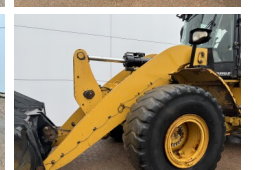

Caterpillar

Caterpillar 950K

BOSS
MACHINERY

€ 45.000özel

Y?l 2013
Referans numaras? BM007779
Hours 12.385

Algemeen

Tür 950K
Yer Veldhoven, Netherlands
Certificaat CE + EPA
Available at Boss Machinery! This Caterpillar 950K Wheel Loader from 2013 has an engine power of 172 kW and counts 12385 operational hours. The total weight of this Caterpillar 950K is 19800 kg and the dimensions are 8.68 x 2.95 x 3.44. Furthermore, this 950K is equipped with Camera, Electrical Mirrors, Bluetooth, Radio, Climate Control, Klima, Heated Seat, Merkezi ya?lama. The Caterpillar Wheel Loader also has a CE + EPA marking. Do you want more information or do you want to try the Caterpillar 950K at our yard? Please let us know.

Maten / Gewichten

Boyutlar U*G*Y 8.68 x 2.95 x 3.44
A??rl?k 19800

Technische informatie

German Machine
Sürücü yap?land?rmalar? 4x4

Motor informatie

Motor markas? Caterpillar
Engine model C7.1
Silindirler 6
Turbo
KW cinsinden kapasite 172

Banden / Rupsen

10% 10% 23.5R25

10% 10%

23.5R25

Opties

Camera

Electrical Mirrors

Bluetooth