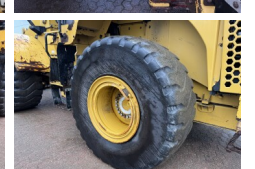

Caterpillar

Caterpillar 950K

BOSS
MACHINERY

€ 45.000özel

Y?l 2013
Referans numaras? BM007779
Hours 12.385

Algemeen

Tür 950K
Yer Veldhoven, Netherlands
Certificaat CE + EPA
Available at Boss Machinery! This Caterpillar 950K Wheel Loader from 2013 has an engine power of 172 kW and counts 12385 operational hours. The total weight of this Caterpillar 950K is 19800 kg and the dimensions are 8.68 x 2.95 x 3.44. Furthermore, this 950K is equipped with Camera, Electrical Mirrors, Bluetooth, Radio, Climate Control, Klima, Heated Seat, Merkezi ya?lama. The Caterpillar Wheel Loader also has a CE + EPA marking. Do you want more information or do you want to try the Caterpillar 950K at our yard? Please let us know.

Maten / Gewichten

Boyutlar U*G*Y 8.68 x 2.95 x 3.44
A??rl?k 19800

Technische informatie

German Machine
Sürücü yap?land?rmalar? 4x4

Motor informatie

Motor markas? Caterpillar
Engine model C7.1
Silindirler 6
Turbo
KW cinsinden kapasite 172

Banden / Rupsen

10% 10% 23.5R25

10% 10%

23.5R25

Opties

Camera

Electrical Mirrors

Bluetooth