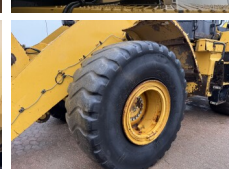

Caterpillar

Caterpillar 950K

BOSS
MACHINERY

€ 45.000özel

Y?l 2013
Referans numaras? BM007779
Hours 12.385

Algemeen

Tür 950K
Yer Veldhoven, Netherlands
Certificaat CE + EPA
Available at Boss Machinery! This Caterpillar 950K Wheel Loader from 2013 has an engine power of 172 kW and counts 12385 operational hours. The total weight of this Caterpillar 950K is 19800 kg and the dimensions are 8.68 x 2.95 x 3.44. Furthermore, this 950K is equipped with Camera, Electrical Mirrors, Bluetooth, Radio, Climate Control, Klima, Heated Seat, Merkezi ya?lama. The Caterpillar Wheel Loader also has a CE + EPA marking. Do you want more information or do you want to try the Caterpillar 950K at our yard? Please let us know.

Maten / Gewichten

Boyutlar U*G*Y 8.68 x 2.95 x 3.44
A??rl?k 19800

Technische informatie

German Machine
Sürücü yap?land?rmalar? 4x4

Motor informatie

Motor markas? Caterpillar
Engine model C7.1
Silindirler 6
Turbo
KW cinsinden kapasite 172

Banden / Rupsen

10% 10% 23.5R25

10% 10%

23.5R25

Opties

Camera

Electrical Mirrors

Bluetooth