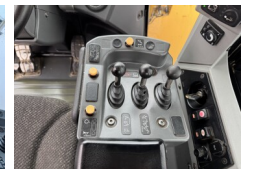

Caterpillar

Caterpillar 950K

BOSS
MACHINERY

€ 45.000özel

Y?l 2013
Referans numaras? BM007779
Hours 12.385

Algemeen

Tür 950K
Yer Veldhoven, Netherlands
Certificaat CE + EPA
Available at Boss Machinery! This Caterpillar 950K Wheel Loader from 2013 has an engine power of 172 kW and counts 12385 operational hours. The total weight of this Caterpillar 950K is 19800 kg and the dimensions are 8.68 x 2.95 x 3.44. Furthermore, this 950K is equipped with Camera, Electrical Mirrors, Bluetooth, Radio, Climate Control, Klima, Heated Seat, Merkezi ya?lama. The Caterpillar Wheel Loader also has a CE + EPA marking. Do you want more information or do you want to try the Caterpillar 950K at our yard? Please let us know.

Banden / Rupsen

10% 10% 23.5R25

10% 10%

23.5R25

Opties

Camera

Electrical Mirrors

Bluetooth