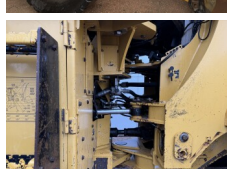

Caterpillar

Caterpillar 950K

BOSS
MACHINERY

€ 45.000özel

Y?l 2013
Referans numaras? BM007779
Hours 12.385

Algemeen

Tür 950K
Yer Veldhoven, Netherlands
Certificaat CE + EPA
Available at Boss Machinery! This Caterpillar 950K Wheel Loader from 2013 has an engine power of 172 kW and counts 12385 operational hours. The total weight of this Caterpillar 950K is 19800 kg and the dimensions are 8.68 x 2.95 x 3.44. Furthermore, this 950K is equipped with Camera, Electrical Mirrors, Bluetooth, Radio, Climate Control, Klima, Heated Seat, Merkezi ya?lama. The Caterpillar Wheel Loader also has a CE + EPA marking. Do you want more information or do you want to try the Caterpillar 950K at our yard? Please let us know.

Maten / Gewichten

Boyutlar U*G*Y 8.68 x 2.95 x 3.44
A??rl?k 19800

Technische informatie

German Machine
Sürücü yap?land?rmalar? 4x4

Motor informatie

Motor markas? Caterpillar
Engine model C7.1
Silindirler 6
Turbo
KW cinsinden kapasite 172

Banden / Rupsen

10% 10% 23.5R25

10% 10%

23.5R25

Opties

Camera

Electrical Mirrors

Bluetooth