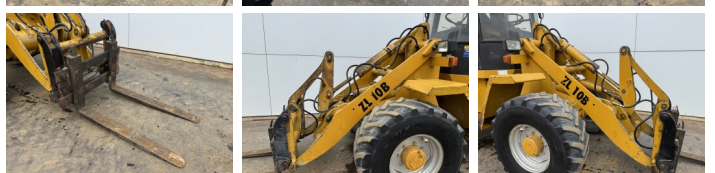

Caterpillar

Caterpillar Zeppelin ZL10B

€ 14.000 özel

Y?l 1992
Referans numaras? BM007444
Hours 10.566

Algemeen

Tür Zeppelin ZL10B
Yer Veldhoven, Netherlands
Available at Boss Machinery! This Caterpillar Zeppelin ZL10B Wheel Loader from 1992 has an engine power of 47 kW and counts 10566 operational hours. The total weight of this Caterpillar Zeppelin ZL10B is 6300 kg and the dimensions are 6.11 x 2.10 x 2.85. Furthermore, this Zeppelin ZL10B is equipped with H?zl? kuplör. Do you want more information or do you want to try the Caterpillar Zeppelin ZL10B at our yard? Please let us know.

Maten / Gewichten

A??rl?k 6300
Boyutlar U*G*Y 6.11 x 2.10 x 2.85

Technische informatie

Sürücü yap?land?rmalar? 4x4

Motor informatie

Motor markas? Perkins
Silindirler 4
Turbo
KW cinsinden kapasite 47

Banden / Rupsen

25% 25% 425/75R20
25% 25% 425/75R20