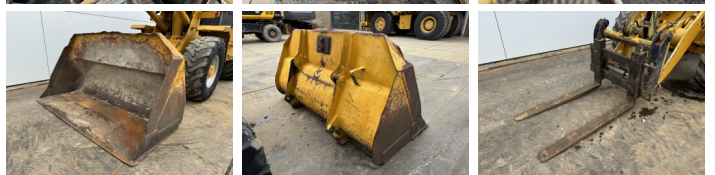

Caterpillar

Caterpillar Zeppelin ZL10B

€ 14.000 özel

Y?l 1992
Referans numaras? BM007444
Hours 10.566

Algemeen

Tür Zeppelin ZL10B
Yer Veldhoven, Netherlands
Available at Boss Machinery! This Caterpillar Zeppelin ZL10B Wheel Loader from 1992 has an engine power of 47 kW and counts 10566 operational hours. The total weight of this Caterpillar Zeppelin ZL10B is 6300 kg and the dimensions are 6.11 x 2.10 x 2.85. Furthermore, this Zeppelin ZL10B is equipped with H?zl? kuplör. Do you want more information or do you want to try the Caterpillar Zeppelin ZL10B at our yard? Please let us know.

Maten / Gewichten

A??rl?k 6300
Boyutlar U*G*Y 6.11 x 2.10 x 2.85

Technische informatie

Sürücü yap?land?rmalar? 4x4

Motor informatie

Motor markas? Perkins
Silindirler 4
Turbo
KW cinsinden kapasite 47

Banden / Rupsen

25% 25% 425/75R20
25% 25% 425/75R20