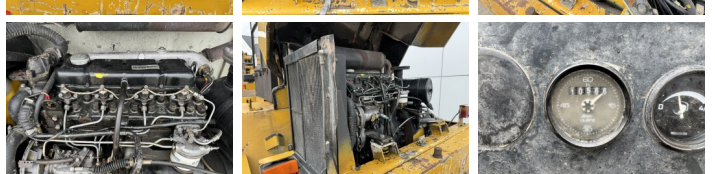

Caterpillar

Caterpillar Zeppelin ZL10B

€ 14.000 özel

Y?l 1992
Referans numaras? BM007444
Hours 10.566

Algemeen

Tür Zeppelin ZL10B
Yer Veldhoven, Netherlands
Available at Boss Machinery! This Caterpillar Zeppelin ZL10B Wheel Loader from 1992 has an engine power of 47 kW and counts 10566 operational hours. The total weight of this Caterpillar Zeppelin ZL10B is 6300 kg and the dimensions are 6.11 x 2.10 x 2.85. Furthermore, this Zeppelin ZL10B is equipped with H?zl? kuplör. Do you want more information or do you want to try the Caterpillar Zeppelin ZL10B at our yard? Please let us know.

Maten / Gewichten

A??rl?k 6300
Boyutlar U*G*Y 6.11 x 2.10 x 2.85

Technische informatie

Sürücü yap?land?rmalar? 4x4

Motor informatie

Motor markas? Perkins
Silindirler 4
Turbo
KW cinsinden kapasite 47

Banden / Rupsen

25% 25% 425/75R20
25% 25% 425/75R20