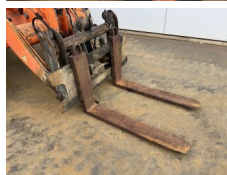

Schaeff

Schaeff ZL110

BOSS
MACHINERY

€ 14.000özel

Y?l **1998**
Referans numaras? **BM007445**
Hours **19.205**

Algemeen

Tür **ZL110**
Yer **Veldhoven, Netherlands**
Certificaat **CE**

Aç?klama

Available at Boss Machinery! This Schaeff ZL110 Wheel Loader from 1998 has an engine power of 59 kW and counts 19205 operational hours. The total weight of this Schaeff ZL110 is 6300 kg and the dimensions are 5.91 x 1.98 x 2.76. Furthermore, this ZL110 is equipped with H?zl? kuplör. The Schaeff Wheel Loader also has a CE marking. Do you want more information or do you want to try the Schaeff ZL110 at our yard? Please let us know.

Maten / Gewichten

Boyutlar U*G*Y **5.91 x 1.98 x 2.76**
A??rl?k **6300**

Technische informatie

Sürücü yap?land?rmalar? **4x4**

Motor informatie

Motor markas? **Perkins**
Engine model **1004.4**
Silindirler **4**
Turbo
KW cinsinden kapasite **59**

Banden / Rupsen

20% 20% **375/75R20**
20% 20% **375/75R20**

Opties