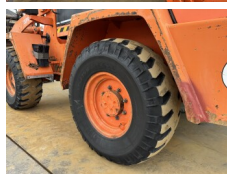

Schaeff

Schaeff ZL110

BOSS
MACHINERY

€ 14.000özel

Y?l **1998**
Referans numaras? **BM007445**
Hours **19.205**

Algemeen

Tür **ZL110**
Yer **Veldhoven, Netherlands**
Certificaat **CE**

Aç?klama

Available at Boss Machinery! This Schaeff ZL110 Wheel Loader from 1998 has an engine power of 59 kW and counts 19205 operational hours. The total weight of this Schaeff ZL110 is 6300 kg and the dimensions are 5.91 x 1.98 x 2.76. Furthermore, this ZL110 is equipped with H?zl? kuplör. The Schaeff Wheel Loader also has a CE marking. Do you want more information or do you want to try the Schaeff ZL110 at our yard? Please let us know.

Maten / Gewichten

Boyutlar U*G*Y **5.91 x 1.98 x 2.76**
A??rl?k **6300**

Technische informatie

Sürücü yap?land?rmalar? **4x4**

Motor informatie

Motor markas? **Perkins**
Engine model **1004.4**
Silindirler **4**
Turbo
KW cinsinden kapasite **59**

Banden / Rupsen

20% 20% **375/75R20**
20% 20% **375/75R20**

Opties