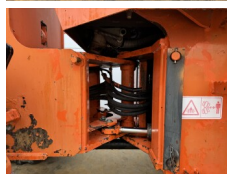

Schaeff

Schaeff ZL110

BOSS
MACHINERY

€ 14.000özel

Y?l **1998**
Referans numaras? **BM007445**
Hours **19.205**

Algemeen

Tür **ZL110**
Yer **Veldhoven, Netherlands**
Certificaat **CE**

Aç?klama

Available at Boss Machinery! This Schaeff ZL110 Wheel Loader from 1998 has an engine power of 59 kW and counts 19205 operational hours. The total weight of this Schaeff ZL110 is 6300 kg and the dimensions are 5.91 x 1.98 x 2.76. Furthermore, this ZL110 is equipped with H?zl? kuplör. The Schaeff Wheel Loader also has a CE marking. Do you want more information or do you want to try the Schaeff ZL110 at our yard? Please let us know.

Maten / Gewichten

Boyutlar U*G*Y **5.91 x 1.98 x 2.76**
A??rl?k **6300**

Technische informatie

Sürücü yap?land?rmalar? **4x4**

Motor informatie

Motor markas? **Perkins**
Engine model **1004.4**
Silindirler **4**
Turbo
KW cinsinden kapasite **59**

Banden / Rupsen

20% 20% **375/75R20**
20% 20% **375/75R20**

Opties