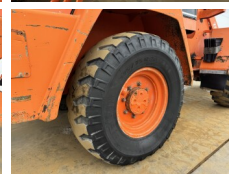

Schaeff

Schaeff ZL110

BOSS
MACHINERY

€ 14.000özel

Y?l **1998**
Referans numaras? **BM007445**
Hours **19.205**

Algemeen

Tür **ZL110**
Yer **Veldhoven, Netherlands**
Certificaat **CE**

Aç?klama

Available at Boss Machinery! This Schaeff ZL110 Wheel Loader from 1998 has an engine power of 59 kW and counts 19205 operational hours. The total weight of this Schaeff ZL110 is 6300 kg and the dimensions are 5.91 x 1.98 x 2.76. Furthermore, this ZL110 is equipped with H?zl? kuplör. The Schaeff Wheel Loader also has a CE marking. Do you want more information or do you want to try the Schaeff ZL110 at our yard? Please let us know.

Maten / Gewichten

Boyutlar U*G*Y **5.91 x 1.98 x 2.76**
A??rl?k **6300**

Technische informatie

Sürücü yap?land?rmalar? **4x4**

Motor informatie

Motor markas? **Perkins**
Engine model **1004.4**
Silindirler **4**
Turbo
KW cinsinden kapasite **59**

Banden / Rupsen

20% 20% **375/75R20**
20% 20% **375/75R20**

Opties