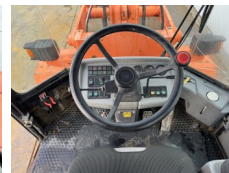

Schaeff

Schaeff ZL110

BOSS
MACHINERY

€ 14.000özel

Y?l **1998**
Referans numaras? **BM007445**
Hours **19.205**

Algemeen

Tür **ZL110**
Yer **Veldhoven, Netherlands**
Certificaat **CE**

Aç?klama

Available at Boss Machinery! This Schaeff ZL110 Wheel Loader from 1998 has an engine power of 59 kW and counts 19205 operational hours. The total weight of this Schaeff ZL110 is 6300 kg and the dimensions are 5.91 x 1.98 x 2.76. Furthermore, this ZL110 is equipped with H?zl? kuplör. The Schaeff Wheel Loader also has a CE marking. Do you want more information or do you want to try the Schaeff ZL110 at our yard? Please let us know.

Maten / Gewichten

Boyutlar U*G*Y **5.91 x 1.98 x 2.76**
A??rl?k **6300**

Technische informatie

Sürücü yap?land?rmalar? **4x4**

Motor informatie

Motor markas? **Perkins**
Engine model **1004.4**
Silindirler **4**
Turbo
KW cinsinden kapasite **59**

Banden / Rupsen

20% 20% **375/75R20**
20% 20% **375/75R20**

Opties