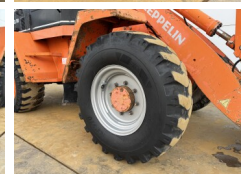

Available at Boss Machinery! This Schaeff ZL110 Wheel Loader from 1998 has an engine power of 59 kW and counts 19205 operational hours. The total weight of this Schaeff ZL110 is 6300 kg and the dimensions are 5.91 x 1.98 x 2.76. Furthermore, this ZL110 is equipped with H?zl? kuplör. The Schaeff Wheel Loader also has a CE marking. Do you want more information or do you want to try the Schaeff ZL110 at our yard? Please let us know.

Banden / Rupsen

20% 20% **375/75R20**
20% 20% **375/75R20**

Opties

H?zl? kupl?r