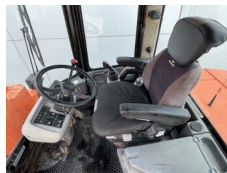

Schaeff

Schaeff ZL110

BOSS
MACHINERY

€ 14.000özel

Y?l **1998**
Referans numaras? **BM007445**
Hours **19.205**

Algemeen

Tür **ZL110**
Yer **Veldhoven, Netherlands**
Certificaat **CE**

Aç?klama

Available at Boss Machinery! This Schaeff ZL110 Wheel Loader from 1998 has an engine power of 59 kW and counts 19205 operational hours. The total weight of this Schaeff ZL110 is 6300 kg and the dimensions are 5.91 x 1.98 x 2.76. Furthermore, this ZL110 is equipped with H?zl? kuplör. The Schaeff Wheel Loader also has a CE marking. Do you want more information or do you want to try the Schaeff ZL110 at our yard? Please let us know.

Maten / Gewichten

Boyutlar U*G*Y **5.91 x 1.98 x 2.76**
A??rl?k **6300**

Technische informatie

Sürücü yap?land?rmalar? **4x4**

Motor informatie

Motor markas? **Perkins**
Engine model **1004.4**
Silindirler **4**
Turbo
KW cinsinden kapasite **59**

Banden / Rupsen

20% 20% **375/75R20**
20% 20% **375/75R20**

Opties