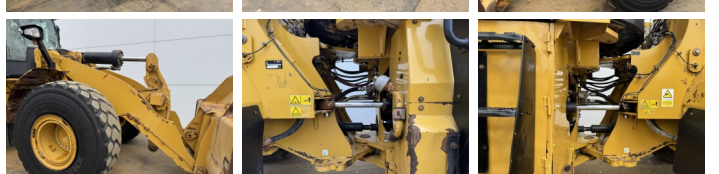

Caterpillar

Caterpillar 972M

€ 46.500özel

Y?l 2015
Referans numaras? BM007483
Hours 26.952

Algemeen

Tür 972M
Yer Veldhoven, Netherlands
Certificaat CE

Aç?klama

Available at Boss Machinery! This Caterpillar 972M Wheel Loader from 2015 has an engine power of 247 kW and counts 26952 operational hours. The total weight of this Caterpillar 972M is 24800 kg and the dimensions are 9.83 x 3.21 x 3.68. Furthermore, this 972M is equipped with Radio, Klima, Climate Control, Camera. The Caterpillar Wheel Loader also has a CE marking. Do you want more information or do you want to try the Caterpillar 972M at our yard? Please let us know.

Maten / Gewichten

Boyutlar U*G*Y 9.83 x 3.21 x 3.68
A??rl?k 24800

Technische informatie

Sürücü yap?land?rmalar? 4x4

Motor informatie

Motor markas? Caterpillar
Engine model C9.3
Silindirler 6
Turbo
KW cinsinden kapasite 247

Banden / Rupsen

45% 45% 26.5R25
45% 45% 26.5R25

Opties

BOSS
MACHINERY

Radio
Klima
Climate Control
Camera