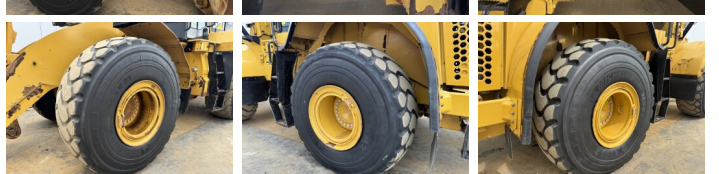

Caterpillar

Caterpillar 972M

€ 46.500özel

Y?l 2015
Referans numaras? BM007483
Hours 26.952

Algemeen

Tür 972M
Yer Veldhoven, Netherlands
Certificaat CE

Aç?klama

Available at Boss Machinery! This Caterpillar 972M Wheel Loader from 2015 has an engine power of 247 kW and counts 26952 operational hours. The total weight of this Caterpillar 972M is 24800 kg and the dimensions are 9.83 x 3.21 x 3.68. Furthermore, this 972M is equipped with Radio, Klima, Climate Control, Camera. The Caterpillar Wheel Loader also has a CE marking. Do you want more information or do you want to try the Caterpillar 972M at our yard? Please let us know.

Maten / Gewichten

Boyutlar U*G*Y 9.83 x 3.21 x 3.68
A??rl?k 24800

Technische informatie

Sürücü yap?land?rmalar? 4x4

Motor informatie

Motor markas? Caterpillar
Engine model C9.3
Silindirler 6
Turbo
KW cinsinden kapasite 247

Banden / Rupsen

45% 45% 26.5R25
45% 45% 26.5R25

Opties

BOSS
MACHINERY

Radio
Klima
Climate Control
Camera