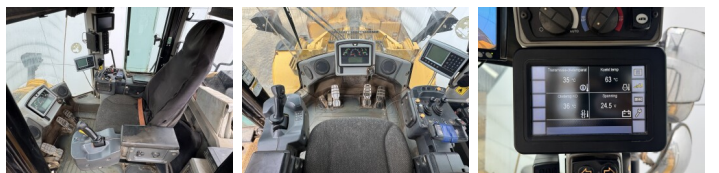

Caterpillar

Caterpillar 972M

€ 46.500özel

Y?l 2015
Referans numaras? BM007483
Hours 26.952

Algemeen

Tür 972M
Yer Veldhoven, Netherlands
Certificaat CE

Aç?klama

Available at Boss Machinery! This Caterpillar 972M Wheel Loader from 2015 has an engine power of 247 kW and counts 26952 operational hours. The total weight of this Caterpillar 972M is 24800 kg and the dimensions are 9.83 x 3.21 x 3.68. Furthermore, this 972M is equipped with Radio, Klima, Climate Control, Camera. The Caterpillar Wheel Loader also has a CE marking. Do you want more information or do you want to try the Caterpillar 972M at our yard? Please let us know.

Maten / Gewichten

Boyutlar U*G*Y 9.83 x 3.21 x 3.68
A??rl?k 24800

Technische informatie

Sürücü yap?land?rmalar? 4x4

Motor informatie

Motor markas? Caterpillar
Engine model C9.3
Silindirler 6
Turbo
KW cinsinden kapasite 247

Banden / Rupsen

45% 45% 26.5R25
45% 45% 26.5R25

Opties

BOSS
MACHINERY

Radio
Klima
Climate Control
Camera