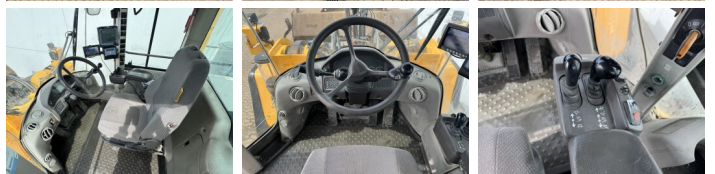

Volvo

Volvo L180G

BOSS
MACHINERY

€ 72.500özel

Y?l 2012
Referans numaras? BM007735
Hours 15.952

Algemeen

Tür L180G
Yer Veldhoven, Netherlands
Certificaat CE

Aç?klama

Available at Boss Machinery! This Volvo L180G Wheel Loader from 2012 has an engine power of 245 kW and counts 15952 operational hours. The total weight of this Volvo L180G is 29700 kg and the dimensions are 9.03 x 3.41 x 3.53. Furthermore, this L180G is equipped with Electrical Mirrors, Bluetooth, Heated Mirrors, H?zli? kuplör, Climate Control, Klima, Heated Seat, Camera, Radio, Merkezi ya?lama. The Volvo Wheel Loader also has a CE marking. Do you want more information or do you want to try the Volvo L180G at our yard? Please let us know.

Maten / Gewichten

Boyutlar U*G*Y 9.03 x 3.41 x 3.53
A??rl?k 29700

Technische informatie

German Machine
Sürücü yap?land?rmalar? 4x4

Motor informatie

Motor markas? Volvo
Engine model D13H
Silindirler 6
Turbo
KW cinsinden kapasite 245

Banden / Rupsen

20% 20% 26.5R25