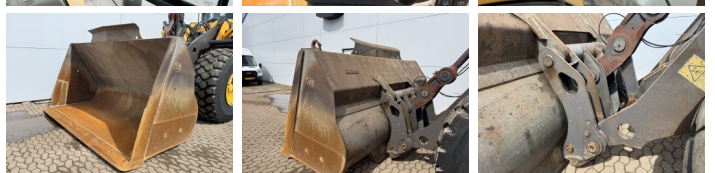

Volvo

Volvo L180G

BOSS
MACHINERY

€ 72.500özel

Y?l 2012
Referans numaras? BM007735
Hours 15.952

Algemeen

Tür L180G
Yer Veldhoven, Netherlands
Certificaat CE

Aç?klama

Available at Boss Machinery! This Volvo L180G Wheel Loader from 2012 has an engine power of 245 kW and counts 15952 operational hours. The total weight of this Volvo L180G is 29700 kg and the dimensions are 9.03 x 3.41 x 3.53. Furthermore, this L180G is equipped with Electrical Mirrors, Bluetooth, Heated Mirrors, H?zli? kuplör, Climate Control, Klima, Heated Seat, Camera, Radio, Merkezi ya?lama. The Volvo Wheel Loader also has a CE marking. Do you want more information or do you want to try the Volvo L180G at our yard? Please let us know.

Maten / Gewichten

Boyutlar U*G*Y 9.03 x 3.41 x 3.53
A??rl?k 29700

Technische informatie

German Machine
Sürücü yap?land?rmalar? 4x4

Motor informatie

Motor markas? Volvo
Engine model D13H
Silindirler 6
Turbo
KW cinsinden kapasite 245

Banden / Rupsen

20% 20% 26.5R25