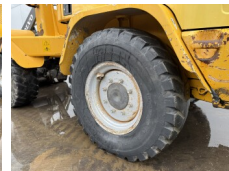

Volvo

Volvo L30B

€ 19.500özel

Y?l 2008
Referans numaras? BC000320
Hours 9.617

Algemeen

Tür L30B
Yer Veldhoven, Netherlands
Certificaat CE
Available at Boss Machinery! This Volvo L30B Wheel Loader from 2008 has an engine power of 52 kW and counts 9617 operational hours. The total weight of this Volvo L30B is 6650 kg and the dimensions are 5.41 x 1.92 x 2.83. Furthermore, this L30B is equipped with H?zl? kuplör. The Volvo Wheel Loader also has a CE marking. Do you want more information or do you want to try the Volvo L30B at our yard? Please let us know.

Maten / Gewichten

A??rl?k 6650
Boyutlar U*G*Y 5.41 x 1.92 x 2.83

Technische informatie

Sürücü yap?land?rmalar? 4x4

Motor informatie

Motor markas? Volvo
Engine model D3.6DC
Silindirler 4
Turbo
KW cinsinden kapasite 52

Banden / Rupsen

15% 15% 335/80R20
15% 15% 335/80R20

Opties

BOSS

MACHINERY