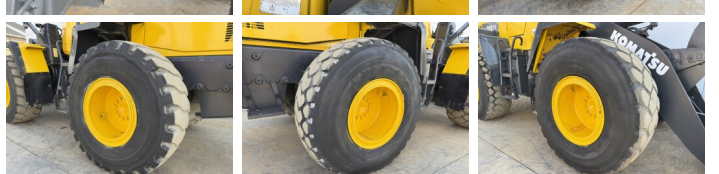

Komatsu

Komatsu WA200PZ-6

€ 24.500özel

Y?l 2010
Referans numaras? BC000319
Hours 8.964

Algemeen

T?r WA200PZ-6
Yer Veldhoven, Netherlands
Certificaat CE

Aç?klama

Available at Boss Machinery! This Komatsu WA200PZ-6 Wheel Loader from 2010 has an engine power of 95 kW and counts 8964 operational hours. The total weight of this Komatsu WA200PZ-6 is 12600 kg and the dimensions are 7.15 x 2.53 x 3.20. Furthermore, this WA200PZ-6 is equipped with Radio, Klima, Climate Control, Bluetooth, Merkezi ya?lama. The Komatsu Wheel Loader also has a CE marking. Do you want more information or do you want to try the Komatsu WA200PZ-6 at our yard? Please let us know.

Maten / Gewichten

Boyutlar U*G*Y 7.15 x 2.53 x 3.20
A??rl?k 12600

Technische informatie

S?r?c? yap?land?rmalar? 4x4

Motor informatie

Motor markas? Komatsu
Engine model SAA4D107E-1
Silindirler 4
Turbo
KW cinsinden kapasite 95

Banden / Rupsen

10% 10% 20.5R25
10% 10% 20.5R25

BOSS

MACHINERY