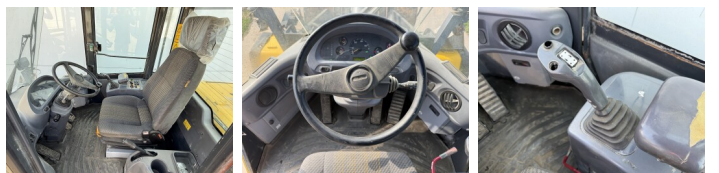

Komatsu

Komatsu WA200PZ-6

€ 24.500özel

Y?l 2010
Referans numaras? BC000319
Hours 8.964

Algemeen

T?r WA200PZ-6
Yer Veldhoven, Netherlands
Certificaat CE

Aç?klama

Available at Boss Machinery! This Komatsu WA200PZ-6 Wheel Loader from 2010 has an engine power of 95 kW and counts 8964 operational hours. The total weight of this Komatsu WA200PZ-6 is 12600 kg and the dimensions are 7.15 x 2.53 x 3.20. Furthermore, this WA200PZ-6 is equipped with Radio, Klima, Climate Control, Bluetooth, Merkezi ya?lama. The Komatsu Wheel Loader also has a CE marking. Do you want more information or do you want to try the Komatsu WA200PZ-6 at our yard? Please let us know.

Maten / Gewichten

Boyutlar U*G*Y 7.15 x 2.53 x 3.20
A??rl?k 12600

Technische informatie

S?r?c? yap?land?rmalar? 4x4

Motor informatie

Motor markas? Komatsu
Engine model SAA4D107E-1
Silindirler 4
Turbo
KW cinsinden kapasite 95

Banden / Rupsen

10% 10% 20.5R25
10% 10% 20.5R25

BOSS

MACHINERY