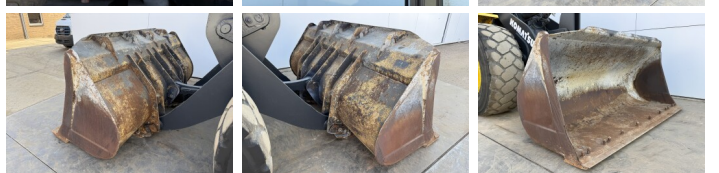

Komatsu

Komatsu WA200PZ-6

€ 24.500özel

Y?l 2010
Referans numaras? BC000319
Hours 8.964

Algemeen

T?r WA200PZ-6
Yer Veldhoven, Netherlands
Certificaat CE

Aç?klama

Available at Boss Machinery! This Komatsu WA200PZ-6 Wheel Loader from 2010 has an engine power of 95 kW and counts 8964 operational hours. The total weight of this Komatsu WA200PZ-6 is 12600 kg and the dimensions are 7.15 x 2.53 x 3.20. Furthermore, this WA200PZ-6 is equipped with Radio, Klima, Climate Control, Bluetooth, Merkezi ya?lama. The Komatsu Wheel Loader also has a CE marking. Do you want more information or do you want to try the Komatsu WA200PZ-6 at our yard? Please let us know.

Maten / Gewichten

Boyutlar U*G*Y 7.15 x 2.53 x 3.20
A??rl?k 12600

Technische informatie

S?r?c? yap?land?rmalar? 4x4

Motor informatie

Motor markas? Komatsu
Engine model SAA4D107E-1
Silindirler 4
Turbo
KW cinsinden kapasite 95

Banden / Rupsen

10% 10% 20.5R25
10% 10% 20.5R25

BOSS

MACHINERY