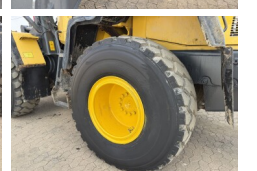

Komatsu

Komatsu WA200PZ-6

BOSS
MACHINERY

€ 32.500özel

Y?l 2014
Referans numaras? BC000321
Hours 5.604

Algemeen

Tür WA200PZ-6
Yer Veldhoven, Netherlands
Certificaat CE

Aç?klama

Available at Boss Machinery! This Komatsu WA200PZ-6 Wheel Loader from 2014 has an engine power of 95 kW and counts 5604 operational hours. The total weight of this Komatsu WA200PZ-6 is 12600 kg and the dimensions are 7.15 x 2.53 x 3.20. Furthermore, this WA200PZ-6 is equipped with Bluetooth, Radio, Klima, Climate Control, Merkezi ya?lama. The Komatsu Wheel Loader also has a CE marking. Do you want more information or do you want to try the Komatsu WA200PZ-6 at our yard? Please let us know.

Maten / Gewichten

Boyutlar U*G*Y 7.15 x 2.53 x 3.20
A??rl?k 12600

Technische informatie

Sürücü yap?land?rmalar? 4x4

Motor informatie

Motor markas? Komatsu
Engine model SAA4D107E-1
Silindirler 4
Turbo
KW cinsinden kapasite 95

Banden / Rupsen

30% 30% 20.5R25
20% 20% 20.5R25