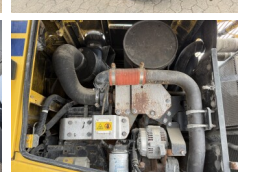

Komatsu

Komatsu WA200PZ-6

BOSS
MACHINERY

€ 32.500özel

Y?l 2014
Referans numaras? BC000321
Hours 5.604

Algemeen

Tür WA200PZ-6
Yer Veldhoven, Netherlands
Certificaat CE

Aç?klama

Available at Boss Machinery! This Komatsu WA200PZ-6 Wheel Loader from 2014 has an engine power of 95 kW and counts 5604 operational hours. The total weight of this Komatsu WA200PZ-6 is 12600 kg and the dimensions are 7.15 x 2.53 x 3.20. Furthermore, this WA200PZ-6 is equipped with Bluetooth, Radio, Klima, Climate Control, Merkezi ya?lama. The Komatsu Wheel Loader also has a CE marking. Do you want more information or do you want to try the Komatsu WA200PZ-6 at our yard? Please let us know.

Maten / Gewichten

Boyutlar U*G*Y 7.15 x 2.53 x 3.20
A??rl?k 12600

Technische informatie

Sürücü yap?land?rmalar? 4x4

Motor informatie

Motor markas? Komatsu
Engine model SAA4D107E-1
Silindirler 4
Turbo
KW cinsinden kapasite 95

Banden / Rupsen

30% 30% 20.5R25
20% 20% 20.5R25