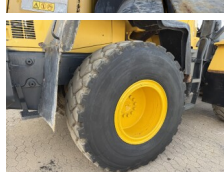

Komatsu

Komatsu WA200PZ-6

BOSS
MACHINERY

€ 32.500özel

Y?l 2014
Referans numaras? BC000321
Hours 5.604

Algemeen

Tür WA200PZ-6
Yer Veldhoven, Netherlands
Certificaat CE

Aç?klama

Available at Boss Machinery! This Komatsu WA200PZ-6 Wheel Loader from 2014 has an engine power of 95 kW and counts 5604 operational hours. The total weight of this Komatsu WA200PZ-6 is 12600 kg and the dimensions are 7.15 x 2.53 x 3.20. Furthermore, this WA200PZ-6 is equipped with Bluetooth, Radio, Klima, Climate Control, Merkezi ya?lama. The Komatsu Wheel Loader also has a CE marking. Do you want more information or do you want to try the Komatsu WA200PZ-6 at our yard? Please let us know.

Maten / Gewichten

Boyutlar U*G*Y 7.15 x 2.53 x 3.20
A??rl?k 12600

Technische informatie

Sürücü yap?land?rmalar? 4x4

Motor informatie

Motor markas? Komatsu
Engine model SAA4D107E-1
Silindirler 4
Turbo
KW cinsinden kapasite 95

Banden / Rupsen

30% 30% 20.5R25
20% 20% 20.5R25