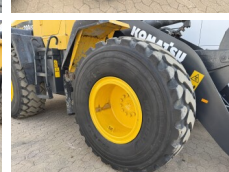

Komatsu

Komatsu WA200PZ-6

BOSS
MACHINERY

€ 32.500özel

Y?l 2014
Referans numaras? BC000321
Hours 5.604

Algemeen

Tür WA200PZ-6
Yer Veldhoven, Netherlands
Certificaat CE

Aç?klama

Available at Boss Machinery! This Komatsu WA200PZ-6 Wheel Loader from 2014 has an engine power of 95 kW and counts 5604 operational hours. The total weight of this Komatsu WA200PZ-6 is 12600 kg and the dimensions are 7.15 x 2.53 x 3.20. Furthermore, this WA200PZ-6 is equipped with Bluetooth, Radio, Klima, Climate Control, Merkezi ya?lama. The Komatsu Wheel Loader also has a CE marking. Do you want more information or do you want to try the Komatsu WA200PZ-6 at our yard? Please let us know.

Maten / Gewichten

Boyutlar U*G*Y 7.15 x 2.53 x 3.20
A??rl?k 12600

Technische informatie

Sürücü yap?land?rmalar? 4x4

Motor informatie

Motor markas? Komatsu
Engine model SAA4D107E-1
Silindirler 4
Turbo
KW cinsinden kapasite 95

Banden / Rupsen

30% 30% 20.5R25
20% 20% 20.5R25