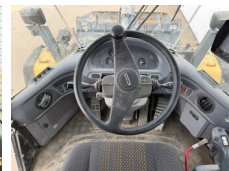

Komatsu

Komatsu WA200PZ-6

BOSS
MACHINERY

€ 32.500özel

Y?l 2014
Referans numaras? BC000321
Hours 5.604

Algemeen

Tür WA200PZ-6
Yer Veldhoven, Netherlands
Certificaat CE

Aç?klama

Available at Boss Machinery! This Komatsu WA200PZ-6 Wheel Loader from 2014 has an engine power of 95 kW and counts 5604 operational hours. The total weight of this Komatsu WA200PZ-6 is 12600 kg and the dimensions are 7.15 x 2.53 x 3.20. Furthermore, this WA200PZ-6 is equipped with Bluetooth, Radio, Klima, Climate Control, Merkezi ya?lama. The Komatsu Wheel Loader also has a CE marking. Do you want more information or do you want to try the Komatsu WA200PZ-6 at our yard? Please let us know.

Maten / Gewichten

Boyutlar U*G*Y 7.15 x 2.53 x 3.20
A??rl?k 12600

Technische informatie

Sürücü yap?land?rmalar? 4x4

Motor informatie

Motor markas? Komatsu
Engine model SAA4D107E-1
Silindirler 4
Turbo
KW cinsinden kapasite 95

Banden / Rupsen

30% 30% 20.5R25
20% 20% 20.5R25