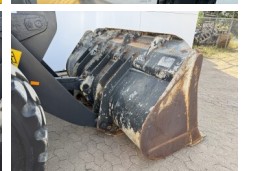

Komatsu

Komatsu WA200PZ-6

BOSS
MACHINERY

€ 32.500özel

Y?l 2014
Referans numaras? BC000321
Hours 5.604

Algemeen

Tür WA200PZ-6
Yer Veldhoven, Netherlands
Certificaat CE

Aç?klama

Available at Boss Machinery! This Komatsu WA200PZ-6 Wheel Loader from 2014 has an engine power of 95 kW and counts 5604 operational hours. The total weight of this Komatsu WA200PZ-6 is 12600 kg and the dimensions are 7.15 x 2.53 x 3.20. Furthermore, this WA200PZ-6 is equipped with Bluetooth, Radio, Klima, Climate Control, Merkezi ya?lama. The Komatsu Wheel Loader also has a CE marking. Do you want more information or do you want to try the Komatsu WA200PZ-6 at our yard? Please let us know.

Maten / Gewichten

Boyutlar U*G*Y 7.15 x 2.53 x 3.20
A??rl?k 12600

Technische informatie

Sürücü yap?land?rmalar? 4x4

Motor informatie

Motor markas? Komatsu
Engine model SAA4D107E-1
Silindirler 4
Turbo
KW cinsinden kapasite 95

Banden / Rupsen

30% 30% 20.5R25
20% 20% 20.5R25