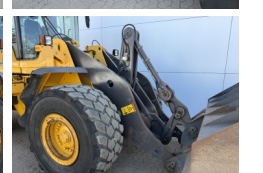

Volvo

Volvo L120F

BOSS
MACHINERY

Y?l 2009
Referans numaras? BM007474
Hours 12.439

Algemeen

T?r L120F
Yer Veldhoven, Netherlands
Certificaat CE
Available at Boss Machinery! This Volvo L120F Wheel Loader from 2009 has an engine power of 179 kW and counts 12439 operational hours. The total weight of this Volvo L120F is 22000 kg and the dimensions are 8.15 x 2.69 x 3.31. Furthermore, this L120F is equipped with Climate Control, Camera, Radio, Klima, Merkezi ya?lama. The Volvo Wheel Loader also has a CE marking. Do you want more information or do you want to try the Volvo L120F at our yard? Please let us know.

Maten / Gewichten

A??rl?k 22000
Boyutlar U*G*Y 8.15 x 2.69 x 3.31

Technische informatie

S?r?c? yap?land?rmalar? 4x4

Motor informatie

Motor markas? Volvo
Engine model D7E
Silindirler 6
Turbo
KW cinsinden kapasite 179

Banden / Rupsen

80% 80% 650/65R25
60% 60% 650/65R25

Opties

Climate Control