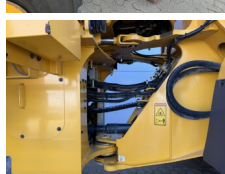

Volvo

Volvo L120F

BOSS
MACHINERY

Y?l 2009
Referans numaras? BM007474
Hours 12.439

Algemeen

T?r L120F
Yer Veldhoven, Netherlands
Certificaat CE
Available at Boss Machinery! This Volvo L120F Wheel Loader from 2009 has an engine power of 179 kW and counts 12439 operational hours. The total weight of this Volvo L120F is 22000 kg and the dimensions are 8.15 x 2.69 x 3.31. Furthermore, this L120F is equipped with Climate Control, Camera, Radio, Klima, Merkezi ya?lama. The Volvo Wheel Loader also has a CE marking. Do you want more information or do you want to try the Volvo L120F at our yard? Please let us know.

Maten / Gewichten

A??rl?k 22000
Boyutlar U*G*Y 8.15 x 2.69 x 3.31

Technische informatie

S?r?c? yap?land?rmalar? 4x4

Motor informatie

Motor markas? Volvo
Engine model D7E
Silindirler 6
Turbo
KW cinsinden kapasite 179

Banden / Rupsen

80% 80% 650/65R25
60% 60% 650/65R25

Opties

Climate Control