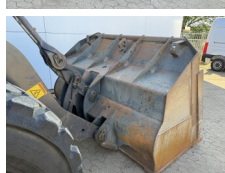

Volvo

Volvo L120F

BOSS
MACHINERY

Y?l 2009
Referans numaras? BM007474
Hours 12.439

Algemeen

T?r L120F
Yer Veldhoven, Netherlands
Certificaat CE
Available at Boss Machinery! This Volvo L120F Wheel Loader from 2009 has an engine power of 179 kW and counts 12439 operational hours. The total weight of this Volvo L120F is 22000 kg and the dimensions are 8.15 x 2.69 x 3.31. Furthermore, this L120F is equipped with Climate Control, Camera, Radio, Klima, Merkezi ya?lama. The Volvo Wheel Loader also has a CE marking. Do you want more information or do you want to try the Volvo L120F at our yard? Please let us know.

Maten / Gewichten

A??rl?k 22000
Boyutlar U*G*Y 8.15 x 2.69 x 3.31

Technische informatie

S?r?c? yap?land?rmalar? 4x4

Motor informatie

Motor markas? Volvo
Engine model D7E
Silindirler 6
Turbo
KW cinsinden kapasite 179

Banden / Rupsen

80% 80% 650/65R25
60% 60% 650/65R25

Opties

Climate Control