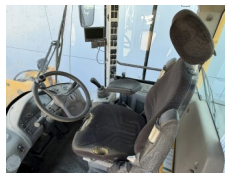

Volvo

Volvo L120F

BOSS
MACHINERY

Y?l 2009
Referans numaras? BM007474
Hours 12.439

Algemeen

T?r L120F
Yer Veldhoven, Netherlands
Certificaat CE
Available at Boss Machinery! This Volvo L120F Wheel Loader from 2009 has an engine power of 179 kW and counts 12439 operational hours. The total weight of this Volvo L120F is 22000 kg and the dimensions are 8.15 x 2.69 x 3.31. Furthermore, this L120F is equipped with Climate Control, Camera, Radio, Klima, Merkezi ya?lama. The Volvo Wheel Loader also has a CE marking. Do you want more information or do you want to try the Volvo L120F at our yard? Please let us know.

Maten / Gewichten

A??rl?k 22000
Boyutlar U*G*Y 8.15 x 2.69 x 3.31

Technische informatie

S?r?c? yap?land?rmalar? 4x4

Motor informatie

Motor markas? Volvo
Engine model D7E
Silindirler 6
Turbo
KW cinsinden kapasite 179

Banden / Rupsen

80% 80% 650/65R25
60% 60% 650/65R25

Opties

Climate Control