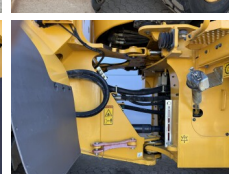

Volvo

Volvo L120F

BOSS
MACHINERY

Y?l 2009
Referans numaras? BM007474
Hours 12.439

Algemeen

T?r L120F
Yer Veldhoven, Netherlands
Certificaat CE
Available at Boss Machinery! This Volvo L120F Wheel Loader from 2009 has an engine power of 179 kW and counts 12439 operational hours. The total weight of this Volvo L120F is 22000 kg and the dimensions are 8.15 x 2.69 x 3.31. Furthermore, this L120F is equipped with Climate Control, Camera, Radio, Klima, Merkezi ya?lama. The Volvo Wheel Loader also has a CE marking. Do you want more information or do you want to try the Volvo L120F at our yard? Please let us know.

Maten / Gewichten

A??rl?k 22000
Boyutlar U*G*Y 8.15 x 2.69 x 3.31

Technische informatie

S?r?c? yap?land?rmalar? 4x4

Motor informatie

Motor markas? Volvo
Engine model D7E
Silindirler 6
Turbo
KW cinsinden kapasite 179

Banden / Rupsen

80% 80% 650/65R25
60% 60% 650/65R25

Opties

Climate Control