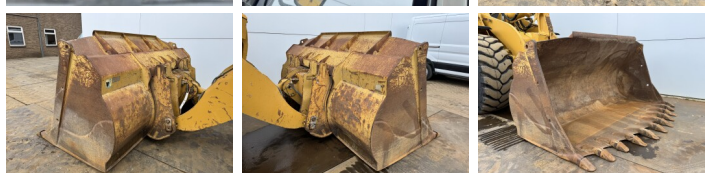

Caterpillar

Caterpillar 972H

BOSS
MACHINERY

Y?l 2006
Referans numaras? BM007440
Hours 21.315

Algemeen

T?r 972H
Yer Veldhoven, Netherlands
Certificaat CE
Available at Boss Machinery! This Caterpillar 972H Wheel Loader from 2006 has an engine power of 214 kW and counts 21315 operational hours. The total weight of this Caterpillar 972H is 26100 kg and the dimensions are 9.73 x 3.26 x 3.58. Furthermore, this 972H is equipped with Klima, Radio, Bluetooth, Merkezi ya?lama. The Caterpillar Wheel Loader also has a CE marking. Do you want more information or do you want to try the Caterpillar 972H at our yard? Please let us know.

Maten / Gewichten

A??rl?k 26100
Boyutlar U*G*Y 9.73 x 3.26 x 3.58

Technische informatie

S?r?c? yap?land?rmalar? 4x4

Motor informatie

Motor markas? Caterpillar
Engine model C13
Silindirler 6
Turbo
KW cinsinden kapasite 214

Banden / Rupsen

90% 90% 26.5R25
10% 90% 26.5R25

Opties

Klima
Radio