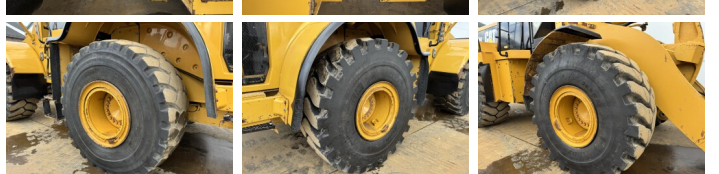

Caterpillar

Caterpillar 972H

BOSS
MACHINERY

Y?l 2006
Referans numaras? BM007440
Hours 21.315

Algemeen

T?r 972H
Yer Veldhoven, Netherlands
Certificaat CE
Available at Boss Machinery! This Caterpillar 972H Wheel Loader from 2006 has an engine power of 214 kW and counts 21315 operational hours. The total weight of this Caterpillar 972H is 26100 kg and the dimensions are 9.73 x 3.26 x 3.58. Furthermore, this 972H is equipped with Klima, Radio, Bluetooth, Merkezi ya?lama. The Caterpillar Wheel Loader also has a CE marking. Do you want more information or do you want to try the Caterpillar 972H at our yard? Please let us know.

Maten / Gewichten

A??rl?k 26100
Boyutlar U*G*Y 9.73 x 3.26 x 3.58

Technische informatie

S?r?c? yap?land?rmalar? 4x4

Motor informatie

Motor markas? Caterpillar
Engine model C13
Silindirler 6
Turbo
KW cinsinden kapasite 214

Banden / Rupsen

90% 90% 26.5R25
10% 90% 26.5R25

Opties

Klima
Radio