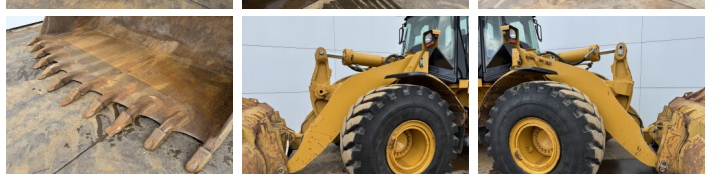

Caterpillar

Caterpillar 972H

BOSS
MACHINERY

Y?l 2006
Referans numaras? BM007440
Hours 21.315

Algemeen

T?r 972H
Yer Veldhoven, Netherlands
Certificaat CE
Available at Boss Machinery! This Caterpillar 972H Wheel Loader from 2006 has an engine power of 214 kW and counts 21315 operational hours. The total weight of this Caterpillar 972H is 26100 kg and the dimensions are 9.73 x 3.26 x 3.58. Furthermore, this 972H is equipped with Klima, Radio, Bluetooth, Merkezi ya?lama. The Caterpillar Wheel Loader also has a CE marking. Do you want more information or do you want to try the Caterpillar 972H at our yard? Please let us know.

Maten / Gewichten

A??rl?k 26100
Boyutlar U*G*Y 9.73 x 3.26 x 3.58

Technische informatie

S?r?c? yap?land?rmalar? 4x4

Motor informatie

Motor markas? Caterpillar
Engine model C13
Silindirler 6
Turbo
KW cinsinden kapasite 214

Banden / Rupsen

90% 90% 26.5R25
10% 90% 26.5R25

Opties

Klima
Radio