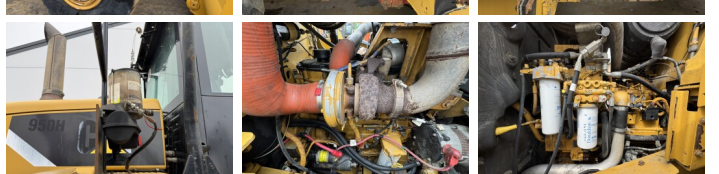

Caterpillar

Caterpillar 950H

BOSS
MACHINERY

€ 39.500özel

Y?l 2011
Referans numaras? BM007512
Hours 20.604

Algemeen

Tür 950H
Yer Veldhoven, Netherlands
Certificaat CE

Aç?klama

Available at Boss Machinery! This Caterpillar 950H Wheel Loader from 2011 has an engine power of 146 kW and counts 20604 operational hours. The total weight of this Caterpillar 950H is 18500 kg and the dimensions are 8.09 x 3.07 x 3.44. Furthermore, this 950H is equipped with Radio, Klima, Camera, Bluetooth, Merkezi ya?lama. The Caterpillar Wheel Loader also has a CE marking. Do you want more information or do you want to try the Caterpillar 950H at our yard? Please let us know.

Maten / Gewichten

Boyutlar U*G*Y 8.09 x 3.07 x 3.44
A??rl?k 18500

Technische informatie

Sürücü yap?land?rmalar? 4x4

Motor informatie

Motor markas? Caterpillar
Engine model C7
Silindirler 6
Turbo
KW cinsinden kapasite 146

Banden / Rupsen

15% 15% 23.5R25
15% 15% 23.5R25