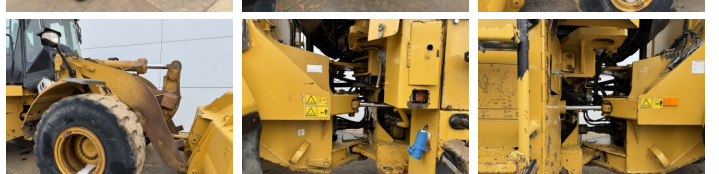

Caterpillar

Caterpillar 950H

BOSS
MACHINERY

€ 39.500özel

Y?l 2011
Referans numaras? BM007512
Hours 20.604

Algemeen

Tür 950H
Yer Veldhoven, Netherlands
Certificaat CE

Aç?klama

Available at Boss Machinery! This Caterpillar 950H Wheel Loader from 2011 has an engine power of 146 kW and counts 20604 operational hours. The total weight of this Caterpillar 950H is 18500 kg and the dimensions are 8.09 x 3.07 x 3.44. Furthermore, this 950H is equipped with Radio, Klima, Camera, Bluetooth, Merkezi ya?lama. The Caterpillar Wheel Loader also has a CE marking. Do you want more information or do you want to try the Caterpillar 950H at our yard? Please let us know.

Maten / Gewichten

Boyutlar U*G*Y 8.09 x 3.07 x 3.44
A??rl?k 18500

Technische informatie

Sürücü yap?land?rmalar? 4x4

Motor informatie

Motor markas? Caterpillar
Engine model C7
Silindirler 6
Turbo
KW cinsinden kapasite 146

Banden / Rupsen

15% 15% 23.5R25
15% 15% 23.5R25