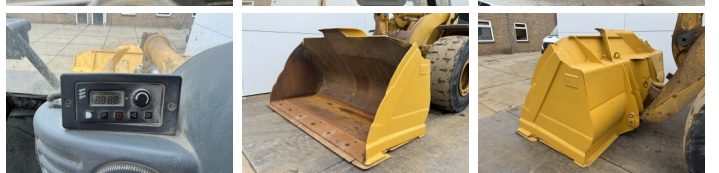

Caterpillar

Caterpillar 950H

BOSS
MACHINERY

€ 39.500özel

Y?l 2011
Referans numaras? BM007512
Hours 20.604

Algemeen

Tür 950H
Yer Veldhoven, Netherlands
Certificaat CE

Aç?klama

Available at Boss Machinery! This Caterpillar 950H Wheel Loader from 2011 has an engine power of 146 kW and counts 20604 operational hours. The total weight of this Caterpillar 950H is 18500 kg and the dimensions are 8.09 x 3.07 x 3.44. Furthermore, this 950H is equipped with Radio, Klima, Camera, Bluetooth, Merkezi ya?lama. The Caterpillar Wheel Loader also has a CE marking. Do you want more information or do you want to try the Caterpillar 950H at our yard? Please let us know.

Maten / Gewichten

Boyutlar U*G*Y 8.09 x 3.07 x 3.44
A??rl?k 18500

Technische informatie

Sürücü yap?land?rmalar? 4x4

Motor informatie

Motor markas? Caterpillar
Engine model C7
Silindirler 6
Turbo
KW cinsinden kapasite 146

Banden / Rupsen

15% 15% 23.5R25
15% 15% 23.5R25