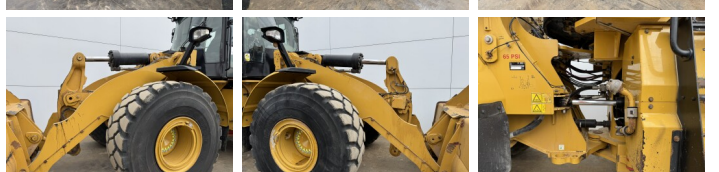

Caterpillar

Caterpillar 972M

€ 49.500özel

Y?l 2015
Referans numaras? BM007482
Hours 21.641

Algemeen

Tür 972M
Yer Veldhoven, Netherlands
Certificaat CE

Aç?klama

Available at Boss Machinery! This Caterpillar 972M Wheel Loader from 2015 has an engine power of 247 kW and counts 21641 operational hours. The total weight of this Caterpillar 972M is 24800 kg and the dimensions are 9.75 x 3.25 x 3.58. Furthermore, this 972M is equipped with Camera, Joystick steering, Electrical Mirrors, Bluetooth, Radio, Climate Control, Klima, Heated Seat, Merkezi ya?lama. The Caterpillar Wheel Loader also has a CE marking. Do you want more information or do you want to try the Caterpillar 972M at our yard? Please let us know.

Maten / Gewichten

Boyutlar U*G*Y 9.75 x 3.25 x 3.58
A??rl?k 24800

Technische informatie

Sürücü yap?land?rmalar? 4x4

Motor informatie

Motor markas? Caterpillar
Engine model C9.3
Silindirler 6
Turbo
KW cinsinden kapasite 247

Banden / Rupsen

60% 60% 26.5R25
60% 60% 26.5R25

BOSS

MACHINERY

Opties

Camera

Joystick steering

Electrical Mirrors