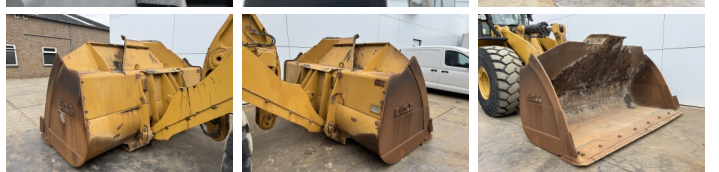

Caterpillar

Caterpillar 972M

€ 49.500özel

Y?l 2015
Referans numaras? BM007482
Hours 21.641

Algemeen

Tür 972M
Yer Veldhoven, Netherlands
Certificaat CE

Aç?klama

Available at Boss Machinery! This Caterpillar 972M Wheel Loader from 2015 has an engine power of 247 kW and counts 21641 operational hours. The total weight of this Caterpillar 972M is 24800 kg and the dimensions are 9.75 x 3.25 x 3.58. Furthermore, this 972M is equipped with Camera, Joystick steering, Electrical Mirrors, Bluetooth, Radio, Climate Control, Klima, Heated Seat, Merkezi ya?lama. The Caterpillar Wheel Loader also has a CE marking. Do you want more information or do you want to try the Caterpillar 972M at our yard? Please let us know.

Maten / Gewichten

Boyutlar U*G*Y 9.75 x 3.25 x 3.58
A??rl?k 24800

Technische informatie

Sürücü yap?land?rmalar? 4x4

Motor informatie

Motor markas? Caterpillar
Engine model C9.3
Silindirler 6
Turbo
KW cinsinden kapasite 247

Banden / Rupsen

60% 60% 26.5R25
60% 60% 26.5R25

BOSS

MACHINERY

Opties

Camera

Joystick steering

Electrical Mirrors