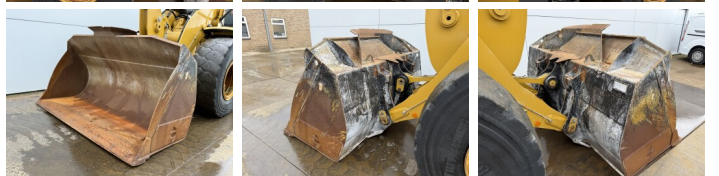

Caterpillar

Caterpillar 926M

€ 59.500özel

Y?l 2021
Referans numaras? BM007488
Hours 7.473

Algemeen

Tür 926M
Yer Veldhoven, Netherlands
Certificaat CE

Aç?klama

Available at Boss Machinery! This Caterpillar 926M Wheel Loader from 2021 has an engine power of 125 kW and counts 7473 operational hours. The total weight of this Caterpillar 926M is 13400 kg and the dimensions are 7.13 x 2.5 x 3.40. Furthermore, this 926M is equipped with Climate Control, Radio, Camera, Heated Seat, Merkezi ya?lama. The Caterpillar Wheel Loader also has a CE marking. Do you want more information or do you want to try the Caterpillar 926M at our yard? Please let us know.

Maten / Gewichten

Boyutlar U*G*Y 7.13 x 2.5 x 3.40
A??rl?k 13400

Technische informatie

Sürücü yap?land?rmalar? 4x4

Motor informatie

Motor markas? Caterpillar
Engine model C7.1
Silindirler 6
Turbo
KW cinsinden kapasite 125

Banden / Rupsen

30% 30% 20.5R25
30% 40% 20.5R25

BOSS
MACHINERY

Opties

Climate Control

Radio

Camera

Heated Seat