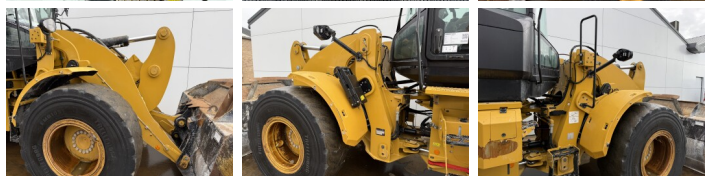

Caterpillar

Caterpillar 926M

€ 59.500özel

Y?l 2021
Referans numaras? BM007488
Hours 7.473

Algemeen

Tür 926M
Yer Veldhoven, Netherlands
Certificaat CE

Aç?klama

Available at Boss Machinery! This Caterpillar 926M Wheel Loader from 2021 has an engine power of 125 kW and counts 7473 operational hours. The total weight of this Caterpillar 926M is 13400 kg and the dimensions are 7.13 x 2.5 x 3.40. Furthermore, this 926M is equipped with Climate Control, Radio, Camera, Heated Seat, Merkezi ya?lama. The Caterpillar Wheel Loader also has a CE marking. Do you want more information or do you want to try the Caterpillar 926M at our yard? Please let us know.

Maten / Gewichten

Boyutlar U*G*Y 7.13 x 2.5 x 3.40
A??rl?k 13400

Technische informatie

Sürücü yap?land?rmalar? 4x4

Motor informatie

Motor markas? Caterpillar
Engine model C7.1
Silindirler 6
Turbo
KW cinsinden kapasite 125

Banden / Rupsen

30% 30% 20.5R25
30% 40% 20.5R25

BOSS
MACHINERY

Opties

Climate Control

Radio

Camera

Heated Seat