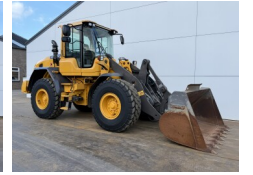

Volvo

Volvo L60G

€ 119.000özel

Y?l 2014
Referans numaras? BM007403
Hours 506

Algemeen

Tür L60G
Yer Veldhoven, Netherlands
Certificaat CE

Aç?klama

Available at Boss Machinery! This Volvo L60G Wheel Loader from 2014 has an engine power of 120 kW and counts 506 operational hours. The total weight of this Volvo L60G is 13600 kg and the dimensions are 7.53 x 2.50 x 3.28. Furthermore, this L60G is equipped with Radio, Climate Control, Klima, H?zl? kuplör, Camera, Electrical Mirrors, Bluetooth. The Volvo Wheel Loader also has a CE marking. Do you want more information or do you want to try the Volvo L60G at our yard? Please let us know.

Maten / Gewichten

Boyutlar U*G*Y 7.53 x 2.50 x 3.28
A??rl?k 13600

Technische informatie

German Machine
Sürücü yap?land?rmalar? 4x4

Motor informatie

Motor markas? Volvo
Engine model D6H
Silindirler 6
Turbo
KW cinsinden kapasite 120

Banden / Rupsen

80% 80% 20.5R25
80% 80% 20.5R25

BOSS

MACHINERY

Opties

Radio

Climate Control

Klima