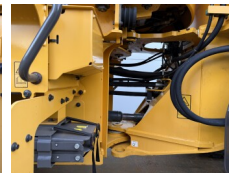

Volvo

Volvo L60G

€ 119.000özel

Y?l 2014
Referans numaras? BM007403
Hours 506

Algemeen

Tür L60G
Yer Veldhoven, Netherlands
Certificaat CE

Aç?klama

Available at Boss Machinery! This Volvo L60G Wheel Loader from 2014 has an engine power of 120 kW and counts 506 operational hours. The total weight of this Volvo L60G is 13600 kg and the dimensions are 7.53 x 2.50 x 3.28. Furthermore, this L60G is equipped with Radio, Climate Control, Klima, H?zl? kuplör, Camera, Electrical Mirrors, Bluetooth. The Volvo Wheel Loader also has a CE marking. Do you want more information or do you want to try the Volvo L60G at our yard? Please let us know.

Maten / Gewichten

Boyutlar U*G*Y 7.53 x 2.50 x 3.28
A??rl?k 13600

Technische informatie

German Machine
Sürücü yap?land?rmalar? 4x4

Motor informatie

Motor markas? Volvo
Engine model D6H
Silindirler 6
Turbo
KW cinsinden kapasite 120

Banden / Rupsen

80% 80% 20.5R25
80% 80% 20.5R25

BOSS

MACHINERY

Opties

Radio

Climate Control

Klima