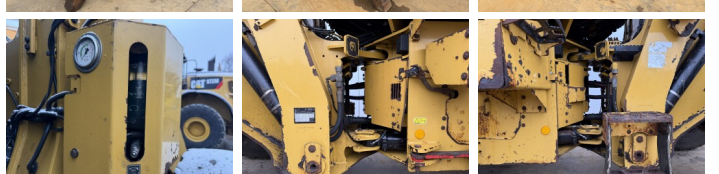

Caterpillar

Caterpillar 926M

€ 36.000 özel

Y?l 2019
Referans numaras? BM007219
Hours 14.991

Algemeen

T?r 926M
Yer Veldhoven, Netherlands
Dutch vehicle
Certificaat CE + EPA

Aç?klama

Available at Boss Machinery! This Caterpillar 926M Wheel Loader from 2019 has an engine power of 126 kW and counts 14991 operational hours. Always worked in The Netherlands. The total weight of this Caterpillar 926M is 13400 kg and the dimensions are 7.13 x 2.5 x 3.40. Furthermore, this 926M is equipped with Climate Control, Pressurised Cabin, Klima, Ventilated Seat, Heated Seat, Camera, Radio, Electrical Mirrors, Bluetooth, Weighing system, H?zl? kupl?r, Merkezi ya?lama. The Caterpillar Wheel Loader also has a CE + EPA marking. Do you want more information or do you want to try the Caterpillar 926M at our yard? Please let us know.

Maten / Gewichten

Boyutlar U*G*Y 7.13 x 2.5 x 3.40
A??rl?k 13400

Technische informatie

S?r?c? yap?land?rmalar? 4x4

Motor informatie

Motor markas? Caterpillar
Engine model C7.1
Silindirler 6
Turbo
KW cinsinden kapasite 126

BOSS

MACHINERY