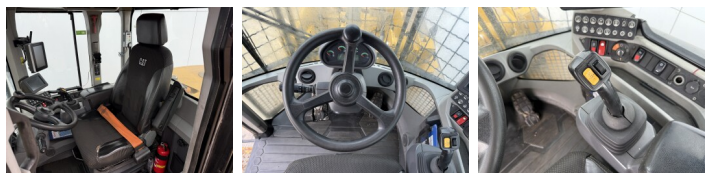

Caterpillar

Caterpillar 926M

€ 36.000 özel

Y?l 2019
Referans numaras? BM007219
Hours 14.991

Algemeen

T?r 926M
Yer Veldhoven, Netherlands
Dutch vehicle
Certificaat CE + EPA

Aç?klama

Available at Boss Machinery! This Caterpillar 926M Wheel Loader from 2019 has an engine power of 126 kW and counts 14991 operational hours. Always worked in The Netherlands. The total weight of this Caterpillar 926M is 13400 kg and the dimensions are 7.13 x 2.5 x 3.40. Furthermore, this 926M is equipped with Climate Control, Pressurised Cabin, Klima, Ventilated Seat, Heated Seat, Camera, Radio, Electrical Mirrors, Bluetooth, Weighing system, H?zl? kupl?r, Merkezi ya?lama. The Caterpillar Wheel Loader also has a CE + EPA marking. Do you want more information or do you want to try the Caterpillar 926M at our yard? Please let us know.

Maten / Gewichten

Boyutlar U*G*Y 7.13 x 2.5 x 3.40
A??rl?k 13400

Technische informatie

S?r?c? yap?land?rmalar? 4x4

Motor informatie

Motor markas? Caterpillar
Engine model C7.1
Silindirler 6
Turbo
KW cinsinden kapasite 126

BOSS

MACHINERY