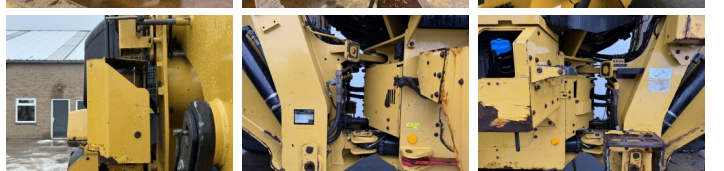

Caterpillar

Caterpillar 926M

€ 34.500 özel

Yıl 2019
Referans numarası BM007220
Hours 17.460

Algemeen

Tür 926M
Yer Veldhoven, Netherlands
Dutch vehicle
Certificaat CE + EPA

Açıklama

Available at Boss Machinery! This Caterpillar 926M Wheel Loader from 2019 has an engine power of 114 kW and counts 17460 operational hours. Always worked in The Netherlands. The total weight of this Caterpillar 926M is 13400 kg and the dimensions are 7.13 x 2.50 x 3.40. Furthermore, this 926M is equipped with Radio, Electrical Mirrors, Bluetooth, Weighing system, Hızlı kuplör, Climate Control, Klima, Ventilated Seat, Heated Seat, Camera, Merkezi ayarlama. The Caterpillar Wheel Loader also has a CE + EPA marking. Do you want more information or do you want to try the Caterpillar 926M at our yard? Please let us know.

Maten / Gewichten

Ağırlık 13400
Boyutlar U*G*Y 7.13 x 2.50 x 3.40

Technische informatie

Sürücü yapışmalar? 4x4

Motor informatie

Motor markası Caterpillar
Engine model C7.1
Silindirler 6
Turbo
KW cinsinden kapasite 114

BOSS
MACHINERY