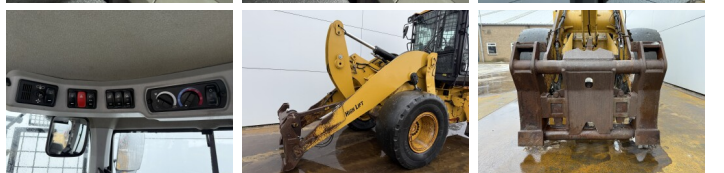

Caterpillar

Caterpillar 926M

€ 34.500 özel

Yıl 2019
Referans numarası BM007220
Hours 17.460

Algemeen

Tür 926M
Yer Veldhoven, Netherlands
Dutch vehicle
Certificaat CE + EPA

Açıklama

Available at Boss Machinery! This Caterpillar 926M Wheel Loader from 2019 has an engine power of 114 kW and counts 17460 operational hours. Always worked in The Netherlands. The total weight of this Caterpillar 926M is 13400 kg and the dimensions are 7.13 x 2.50 x 3.40. Furthermore, this 926M is equipped with Radio, Electrical Mirrors, Bluetooth, Weighing system, Hızlı kuplör, Climate Control, Klima, Ventilated Seat, Heated Seat, Camera, Merkezi ayarlama. The Caterpillar Wheel Loader also has a CE + EPA marking. Do you want more information or do you want to try the Caterpillar 926M at our yard? Please let us know.

Maten / Gewichten

Ağırlık 13400
Boyutlar U*G*Y 7.13 x 2.50 x 3.40

Technische informatie

Sürücü yapışmalar? 4x4

Motor informatie

Motor markası Caterpillar
Engine model C7.1
Silindirler 6
Turbo
KW cinsinden kapasite 114

BOSS
MACHINERY