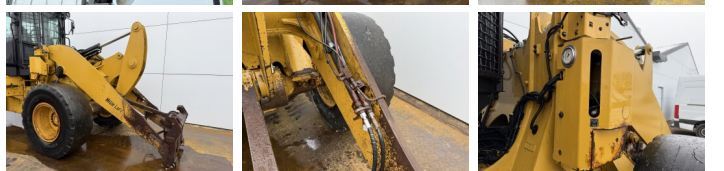

Caterpillar

Caterpillar 926M

€ 34.500 özel

Yıl 2019
Referans numarası BM007220
Hours 17.460

Algemeen

Tür 926M
Yer Veldhoven, Netherlands
Dutch vehicle
Certificaat CE + EPA

Açıklama

Available at Boss Machinery! This Caterpillar 926M Wheel Loader from 2019 has an engine power of 114 kW and counts 17460 operational hours. Always worked in The Netherlands. The total weight of this Caterpillar 926M is 13400 kg and the dimensions are 7.13 x 2.50 x 3.40. Furthermore, this 926M is equipped with Radio, Electrical Mirrors, Bluetooth, Weighing system, Hızlı kuplör, Climate Control, Klima, Ventilated Seat, Heated Seat, Camera, Merkezi ayarlama. The Caterpillar Wheel Loader also has a CE + EPA marking. Do you want more information or do you want to try the Caterpillar 926M at our yard? Please let us know.

Maten / Gewichten

Ağırlık 13400
Boyutlar U*G*Y 7.13 x 2.50 x 3.40

Technische informatie

Sürücü yapışmalar? 4x4

Motor informatie

Motor markası Caterpillar
Engine model C7.1
Silindirler 6
Turbo
KW cinsinden kapasite 114

BOSS
MACHINERY