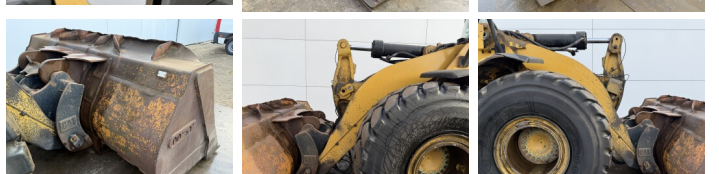

Caterpillar

Caterpillar 966K

BOSS
MACHINERY

€ 45.000 özel

Y?l 2012
Referans numaras? BM007208

Algemeen

T?r 966K
Yer Veldhoven, Netherlands
Certificaat CE

Aç?klama

Available at Boss Machinery! This Caterpillar 966K Wheel Loader from 2012 has an engine power of 219 kW and counts 0 operational hours. The total weight of this Caterpillar 966K is 24000 kg and the dimensions are 8.57 x 3.08 x 3.59 . Furthermore, this 966K is equipped with 3rd Function , H?zli? kupl?r, Bluetooth, Backup alarm, Climate Control, Klima, Joystick steering, Radio, Camera, Merkezi ya?lama. The Caterpillar Wheel Loader also has a CE marking. Do you want more information or do you want to try the Caterpillar 966K at our yard? Please let us know.

Maten / Gewichten

Boyutlar U*G*Y 8.57 x 3.08 x 3.59
A??rl?k 24000

Technische informatie

S?r?c? yap?land?rmalar? 4x4

Motor informatie

Motor markas? Caterpillar
Engine model C9.3 ACERT
Silindirler 6
Turbo
KW cinsinden kapasite 219

Banden / Rupsen

70% 70% 26.5R25
70% 70% 26.5R25