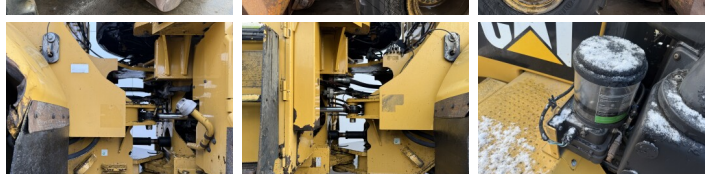

Caterpillar

Caterpillar 966K

BOSS
MACHINERY

€ 45.000 özel

Y?l 2012
Referans numaras? BM007208

Algemeen

T?r 966K
Yer Veldhoven, Netherlands
Certificaat CE

Aç?klama

Available at Boss Machinery! This Caterpillar 966K Wheel Loader from 2012 has an engine power of 219 kW and counts 0 operational hours. The total weight of this Caterpillar 966K is 24000 kg and the dimensions are 8.57 x 3.08 x 3.59 . Furthermore, this 966K is equipped with 3rd Function , H?zli? kupl?r, Bluetooth, Backup alarm, Climate Control, Klima, Joystick steering, Radio, Camera, Merkezi ya?lama. The Caterpillar Wheel Loader also has a CE marking. Do you want more information or do you want to try the Caterpillar 966K at our yard? Please let us know.

Maten / Gewichten

Boyutlar U*G*Y 8.57 x 3.08 x 3.59
A??rl?k 24000

Technische informatie

S?r?c? yap?land?rmalar? 4x4

Motor informatie

Motor markas? Caterpillar
Engine model C9.3 ACERT
Silindirler 6
Turbo
KW cinsinden kapasite 219

Banden / Rupsen

70% 70% 26.5R25
70% 70% 26.5R25