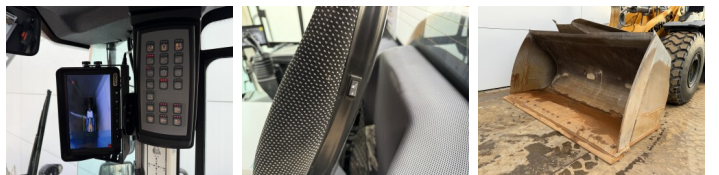

Liebherr

Liebherr L566

BOSS
MACHINERY

Y?l 2020
Referans numaras? BM007176
Hours 9.134

Algemeen

T?r L566
Yer Veldhoven, Netherlands
Certificaat CE
Available at Boss Machinery! This Liebherr L566 Wheel Loader from 2020 has an engine power of 200 kW and counts 9134 operational hours. The total weight of this Liebherr L566 is 27500 kg and the dimensions are 9.27 x 3.20 x 3.80. Furthermore, this L566 is equipped with Climate Control, Klima, Radio, Camera, CDC Steering, Heated Seat, Bluetooth. The Liebherr Wheel Loader also has a CE marking. Do you want more information or do you want to try the Liebherr L566 at our yard? Please let us know.

Aç?klama

Maten / Gewichten

A??rl?k 27500
Boyutlar U*G*Y 9.27 x 3.20 x 3.80

Technische informatie

German Machine
S?r?c? yap?land?rmalar? 4x4

Motor informatie

Motor markas? Liebherr
Engine model D936 A7-25
Silindirler 6
Turbo
KW cinsinden kapasite 200

Banden / Rupsen

70% 70% 26.5R25
70% 70% 26.5R25

Opties

Climate Control

Klima

Radio

Camera

CDC Steering