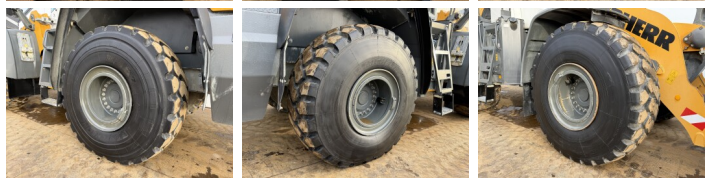

Liebherr

Liebherr L566

BOSS
MACHINERY

Y?l 2020
Referans numaras? BM007176
Hours 9.134

Algemeen

T?r L566
Yer Veldhoven, Netherlands
Certificaat CE
Available at Boss Machinery! This Liebherr L566 Wheel Loader from 2020 has an engine power of 200 kW and counts 9134 operational hours. The total weight of this Liebherr L566 is 27500 kg and the dimensions are 9.27 x 3.20 x 3.80. Furthermore, this L566 is equipped with Climate Control, Klima, Radio, Camera, CDC Steering, Heated Seat, Bluetooth. The Liebherr Wheel Loader also has a CE marking. Do you want more information or do you want to try the Liebherr L566 at our yard? Please let us know.

Aç?klama

Maten / Gewichten

A??rl?k 27500
Boyutlar U*G*Y 9.27 x 3.20 x 3.80

Technische informatie

German Machine
S?r?c? yap?land?rmalar? 4x4

Motor informatie

Motor markas? Liebherr
Engine model D936 A7-25
Silindirler 6
Turbo
KW cinsinden kapasite 200

Banden / Rupsen

70% 70% 26.5R25
70% 70% 26.5R25

Opties

Climate Control

Klima

Radio

Camera

CDC Steering