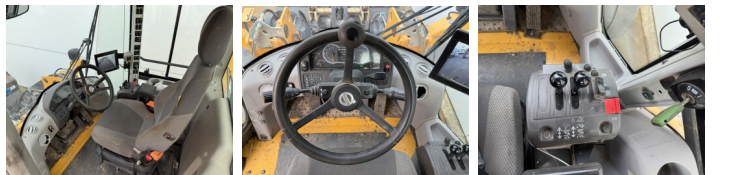

Volvo

Volvo L60H

€ 69.500özel

Y?l 2021
Referans numaras? BM007063
Hours 10.582

Algemeen

Tür L60H
Yer Veldhoven, Netherlands
Certificaat EPA

Aç?klama

Available at Boss Machinery! This Volvo L60H Wheel Loader from 2021 has an engine power of 122 kW and counts 10582 operational hours. The total weight of this Volvo L60H is 13600 kg and the dimensions are 7.96 x 2.44 x 3.26. Furthermore, this L60H is equipped with Bluetooth, H?zl? kuplör, Climate Control, Klima, Heated Seat, Camera, Radio, Electrical Mirrors. The Volvo Wheel Loader also has a EPA marking. Do you want more information or do you want to try the Volvo L60H at our yard? Please let us know.

Maten / Gewichten

Boyutlar U*G*Y 7.96 x 2.44 x 3.26
A??rl?k 13600

Technische informatie

Sürücü yap?land?rmalar? 4x4

Motor informatie

Motor markas? Volvo
Engine model D6J
Silindirler 6
Turbo
KW cinsinden kapasite 122

Banden / Rupsen

60% 30% 20.5R25
30% 30% 20.5R25

BOSS

MACHINERY