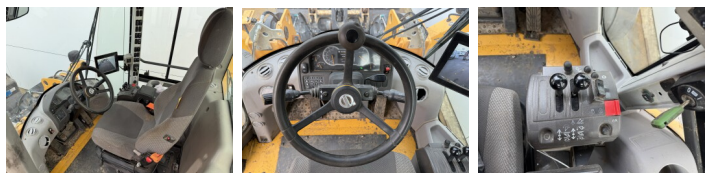

Volvo

Volvo L60H

€ 69.500 özel

Y?l 2021
Referans numaras? BM007063
Hours 10.582

Algemeen

T?r L60H
Yer Veldhoven, Netherlands
Certificaat EPA

Aç?klama

Available at Boss Machinery! This Volvo L60H Wheel Loader from 2021 has an engine power of 122 kW and counts 10582 operational hours. The total weight of this Volvo L60H is 13600 kg and the dimensions are 7.96 x 2.44 x 3.26. Furthermore, this L60H is equipped with Climate Control, Klima, Heated Seat, Camera, Radio, Electrical Mirrors, Bluetooth, H?zli? kupl?r. The Volvo Wheel Loader also has a EPA marking. Do you want more information or do you want to try the Volvo L60H at our yard? Please let us know.

Maten / Gewichten

A??rl?k 13600
Boyutlar U*G*Y 7.96 x 2.44 x 3.26

Technische informatie

S?r?c? yap?land?rmalar? 4x4

Motor informatie

Motor markas? Volvo
Engine model D6J
Silindirler 6
Turbo
KW cinsinden kapasite 122

Banden / Rupsen

60% 30% 20.5R25
30% 30% 20.5R25

BOSS

MACHINERY