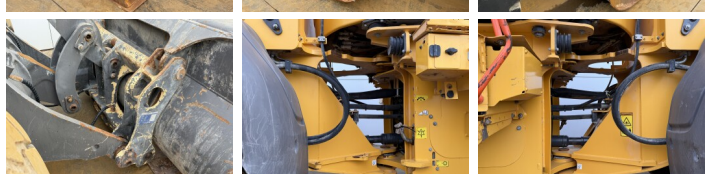

Volvo

Volvo L60H

€ 69.500 özel

Y?l 2021
Referans numaras? BM007063
Hours 10.582

Algemeen

T?r L60H
Yer Veldhoven, Netherlands
Certificaat EPA

Aç?klama

Available at Boss Machinery! This Volvo L60H Wheel Loader from 2021 has an engine power of 122 kW and counts 10582 operational hours. The total weight of this Volvo L60H is 13600 kg and the dimensions are 7.96 x 2.44 x 3.26. Furthermore, this L60H is equipped with Climate Control, Klima, Heated Seat, Camera, Radio, Electrical Mirrors, Bluetooth, H?zli? kupl?r. The Volvo Wheel Loader also has a EPA marking. Do you want more information or do you want to try the Volvo L60H at our yard? Please let us know.

Maten / Gewichten

A??rl?k 13600
Boyutlar U*G*Y 7.96 x 2.44 x 3.26

Technische informatie

S?r?c? yap?land?rmalar? 4x4

Motor informatie

Motor markas? Volvo
Engine model D6J
Silindirler 6
Turbo
KW cinsinden kapasite 122

Banden / Rupsen

60% 30% 20.5R25
30% 30% 20.5R25

BOSS

MACHINERY