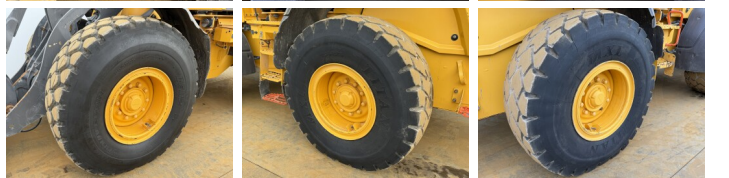

Volvo

Volvo L60H

€ 69.500özel

Y?l 2021
Referans numaras? BM007063
Hours 10.582

Algemeen

Tür L60H
Yer Veldhoven, Netherlands
Certificaat EPA

Aç?klama

Available at Boss Machinery! This Volvo L60H Wheel Loader from 2021 has an engine power of 122 kW and counts 10582 operational hours. The total weight of this Volvo L60H is 13600 kg and the dimensions are 7.96 x 2.44 x 3.26. Furthermore, this L60H is equipped with Bluetooth, H?zl? kuplör, Climate Control, Klima, Heated Seat, Camera, Radio, Electrical Mirrors. The Volvo Wheel Loader also has a EPA marking. Do you want more information or do you want to try the Volvo L60H at our yard? Please let us know.

Maten / Gewichten

Boyutlar U*G*Y 7.96 x 2.44 x 3.26
A??rl?k 13600

Technische informatie

Sürücü yap?land?rmalar? 4x4

Motor informatie

Motor markas? Volvo
Engine model D6J
Silindirler 6
Turbo
KW cinsinden kapasite 122

Banden / Rupsen

60% 30% 20.5R25
30% 30% 20.5R25

BOSS

MACHINERY

Opties

Bluetooth

H?zl? kupl?r

Climate Control