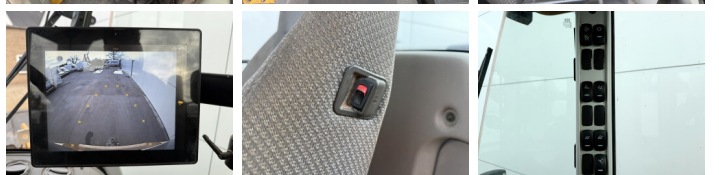

Volvo

Volvo L60H

€ 69.500 özel

Y?l 2021
Referans numaras? BM007063
Hours 10.582

Algemeen

T?r L60H
Yer Veldhoven, Netherlands
Certificaat EPA

Aç?klama

Available at Boss Machinery! This Volvo L60H Wheel Loader from 2021 has an engine power of 122 kW and counts 10582 operational hours. The total weight of this Volvo L60H is 13600 kg and the dimensions are 7.96 x 2.44 x 3.26. Furthermore, this L60H is equipped with Climate Control, Klima, Heated Seat, Camera, Radio, Electrical Mirrors, Bluetooth, H?zli? kupl?r. The Volvo Wheel Loader also has a EPA marking. Do you want more information or do you want to try the Volvo L60H at our yard? Please let us know.

Maten / Gewichten

A??rl?k 13600
Boyutlar U*G*Y 7.96 x 2.44 x 3.26

Technische informatie

S?r?c? yap?land?rmalar? 4x4

Motor informatie

Motor markas? Volvo
Engine model D6J
Silindirler 6
Turbo
KW cinsinden kapasite 122

Banden / Rupsen

60% 30% 20.5R25
30% 30% 20.5R25

BOSS

MACHINERY