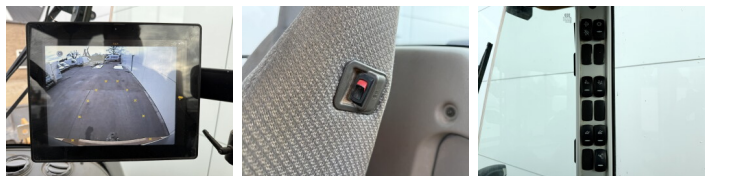

Volvo

Volvo L60H

€ 69.500özel

Y?l 2021
Referans numaras? BM007063
Hours 10.582

Algemeen

Tür L60H
Yer Veldhoven, Netherlands
Certificaat EPA

Aç?klama

Available at Boss Machinery! This Volvo L60H Wheel Loader from 2021 has an engine power of 122 kW and counts 10582 operational hours. The total weight of this Volvo L60H is 13600 kg and the dimensions are 7.96 x 2.44 x 3.26. Furthermore, this L60H is equipped with Bluetooth, H?zl? kuplör, Climate Control, Klima, Heated Seat, Camera, Radio, Electrical Mirrors. The Volvo Wheel Loader also has a EPA marking. Do you want more information or do you want to try the Volvo L60H at our yard? Please let us know.

Maten / Gewichten

Boyutlar U*G*Y 7.96 x 2.44 x 3.26
A??rl?k 13600

Technische informatie

Sürücü yap?land?rmalar? 4x4

Motor informatie

Motor markas? Volvo
Engine model D6J
Silindirler 6
Turbo
KW cinsinden kapasite 122

Banden / Rupsen

60% 30% 20.5R25
30% 30% 20.5R25

BOSS

MACHINERY