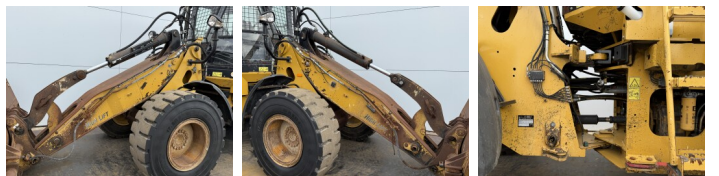

## Algemeen

T?r 930H - New Tires!  
Yer Veldhoven, Netherlands  
Certificaat CE

Aç?klama

Available at Boss Machinery! This Caterpillar 930H - New Tires! Wheel Loader from 2009 has an engine power of 113 kW and counts 19502 operational hours. The total weight of this Caterpillar 930H - New Tires! is 14000 kg and the dimensions are 8.60 x 2.73 x 3.39. Furthermore, this 930H - New Tires! is equipped with Radio, 3rd Function , Camera, Klima, Merkezi ya?lama. The Caterpillar Wheel Loader also has a CE marking. Do you want more information or do you want to try the Caterpillar 930H - New Tires! at our yard? Please let us know.

## Banden / Rupsen

**BOSS**  
MACHINERY

95% 95%

17.5R25

95% 95%

17.5R25