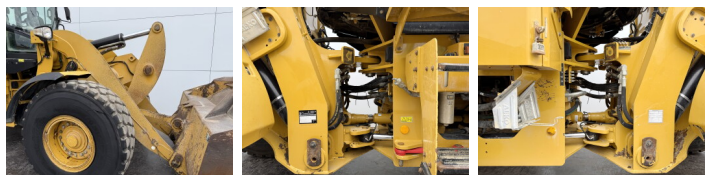

Caterpillar

Caterpillar 938K

BOSS
MACHINERY

Y?l 2013
Referans numaras? BM006976
Hours 16.182

Algemeen

T?r 938K
Yer Veldhoven, Netherlands
Certificaat CE + EPA
Available at Boss Machinery! This Caterpillar 938K Wheel Loader from 2013 has an engine power of 129 kW and counts 16182 operational hours. The total weight of this Caterpillar 938K is 15800 kg and the dimensions are 7.68 x 2.82 x 3.36. Furthermore, this 938K is equipped with AdBlue, Camera, Klima, Merkezi ya?lama. The Caterpillar Wheel Loader also has a CE + EPA marking. Do you want more information or do you want to try the Caterpillar 938K at our yard? Please let us know.

Aç?klama

Maten / Gewichten

Boyutlar U*G*Y 7.68 x 2.82 x 3.36
A??rl?k 15800

Technische informatie

S?r?c? yap?land?rmalar? 4x4

Motor informatie

Motor markas? Caterpillar
Engine model C6.6
Silindirler 6
Turbo
KW cinsinden kapasite 129

Banden / Rupsen

80% 80% 20.5R25
80% 80% 20.5R25

Opties

AdBlue