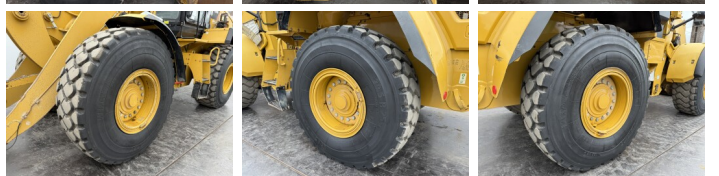

Caterpillar

Caterpillar 938K

BOSS
MACHINERY

Y?l 2013
Referans numaras? BM006976
Hours 16.182

Algemeen

T?r 938K
Yer Veldhoven, Netherlands
Certificaat CE + EPA
Available at Boss Machinery! This Caterpillar 938K Wheel Loader from 2013 has an engine power of 129 kW and counts 16182 operational hours. The total weight of this Caterpillar 938K is 15800 kg and the dimensions are 7.68 x 2.82 x 3.36. Furthermore, this 938K is equipped with Camera, Klima, AdBlue, Merkezi ya?lama. The Caterpillar Wheel Loader also has a CE + EPA marking. Do you want more information or do you want to try the Caterpillar 938K at our yard? Please let us know.

Aç?klama

Maten / Gewichten

Boyutlar U*G*Y 7.68 x 2.82 x 3.36
A??rl?k 15800

Technische informatie

S?r?c? yap?land?rmalar? 4x4

Motor informatie

Motor markas? Caterpillar
Engine model C6.6
Silindirler 6
Turbo
KW cinsinden kapasite 129

Banden / Rupsen

80% 80% 20.5R25
80% 80% 20.5R25

Opties

Camera

Klima
AdBlue
Merkezi ya?lama