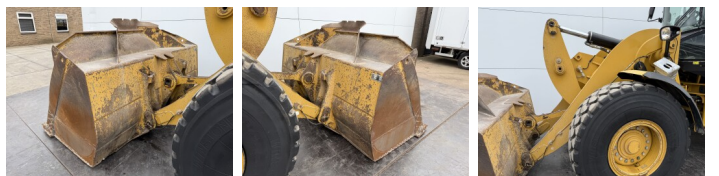

Caterpillar

Caterpillar 938K

BOSS
MACHINERY

Y?l 2013
Referans numaras? BM006976
Hours 16.182

Algemeen

T?r 938K
Yer Veldhoven, Netherlands
Certificaat CE + EPA
Available at Boss Machinery! This Caterpillar 938K Wheel Loader from 2013 has an engine power of 129 kW and counts 16182 operational hours. The total weight of this Caterpillar 938K is 15800 kg and the dimensions are 7.68 x 2.82 x 3.36. Furthermore, this 938K is equipped with AdBlue, Camera, Klima, Merkezi ya?lama. The Caterpillar Wheel Loader also has a CE + EPA marking. Do you want more information or do you want to try the Caterpillar 938K at our yard? Please let us know.

Aç?klama

Maten / Gewichten

Boyutlar U*G*Y 7.68 x 2.82 x 3.36
A??rl?k 15800

Technische informatie

S?r?c? yap?land?rmalar? 4x4

Motor informatie

Motor markas? Caterpillar
Engine model C6.6
Silindirler 6
Turbo
KW cinsinden kapasite 129

Banden / Rupsen

80% 80% 20.5R25
80% 80% 20.5R25

Opties

AdBlue