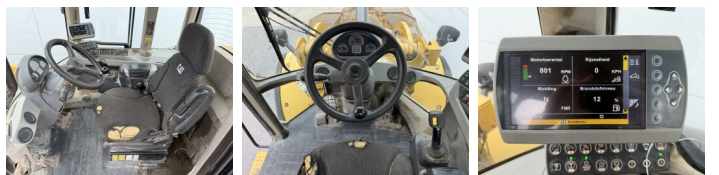

Caterpillar

Caterpillar 938K

BOSS
MACHINERY

Y?l 2013
Referans numaras? BM006976
Hours 16.182

Algemeen

T?r 938K
Yer Veldhoven, Netherlands
Certificaat CE + EPA
Available at Boss Machinery! This Caterpillar 938K Wheel Loader from 2013 has an engine power of 129 kW and counts 16182 operational hours. The total weight of this Caterpillar 938K is 15800 kg and the dimensions are 7.68 x 2.82 x 3.36. Furthermore, this 938K is equipped with Camera, Klima, AdBlue, Merkezi ya?lama. The Caterpillar Wheel Loader also has a CE + EPA marking. Do you want more information or do you want to try the Caterpillar 938K at our yard? Please let us know.

Aç?klama

Maten / Gewichten

Boyutlar U*G*Y 7.68 x 2.82 x 3.36
A??rl?k 15800

Technische informatie

S?r?c? yap?land?rmalar? 4x4

Motor informatie

Motor markas? Caterpillar
Engine model C6.6
Silindirler 6
Turbo
KW cinsinden kapasite 129

Banden / Rupsen

80% 80% 20.5R25
80% 80% 20.5R25

Opties

Camera