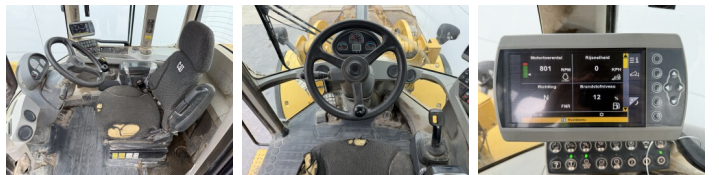

Caterpillar

Caterpillar 938K

BOSS
MACHINERY

Y?l 2013
Referans numaras? BM006976
Hours 16.182

Algemeen

T?r 938K
Yer Veldhoven, Netherlands
Certificaat CE + EPA
Available at Boss Machinery! This Caterpillar 938K Wheel Loader from 2013 has an engine power of 129 kW and counts 16182 operational hours. The total weight of this Caterpillar 938K is 15800 kg and the dimensions are 7.68 x 2.82 x 3.36. Furthermore, this 938K is equipped with AdBlue, Camera, Klima, Merkezi ya?lama. The Caterpillar Wheel Loader also has a CE + EPA marking. Do you want more information or do you want to try the Caterpillar 938K at our yard? Please let us know.

Aç?klama

Maten / Gewichten

Boyutlar U*G*Y 7.68 x 2.82 x 3.36
A??rl?k 15800

Technische informatie

S?r?c? yap?land?rmalar? 4x4

Motor informatie

Motor markas? Caterpillar
Engine model C6.6
Silindirler 6
Turbo
KW cinsinden kapasite 129

Banden / Rupsen

80% 80% 20.5R25
80% 80% 20.5R25

Opties

AdBlue