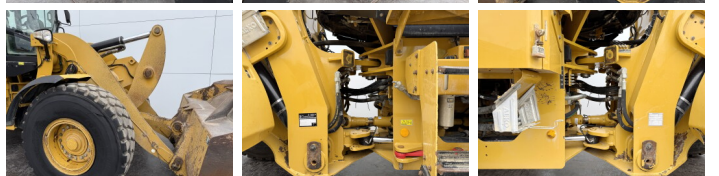

Caterpillar

Caterpillar 938K

BOSS
MACHINERY

Y?l 2013
Referans numaras? BM006976
Hours 16.182

Algemeen

T?r 938K
Yer Veldhoven, Netherlands
Certificaat CE + EPA
Available at Boss Machinery! This Caterpillar 938K Wheel Loader from 2013 has an engine power of 129 kW and counts 16182 operational hours. The total weight of this Caterpillar 938K is 15800 kg and the dimensions are 7.68 x 2.82 x 3.36. Furthermore, this 938K is equipped with Camera, Klima, AdBlue, Merkezi ya?lama. The Caterpillar Wheel Loader also has a CE + EPA marking. Do you want more information or do you want to try the Caterpillar 938K at our yard? Please let us know.

Aç?klama

Maten / Gewichten

Boyutlar U*G*Y 7.68 x 2.82 x 3.36
A??rl?k 15800

Technische informatie

S?r?c? yap?land?rmalar? 4x4

Motor informatie

Motor markas? Caterpillar
Engine model C6.6
Silindirler 6
Turbo
KW cinsinden kapasite 129

Banden / Rupsen

80% 80% 20.5R25
80% 80% 20.5R25

Opties

Camera