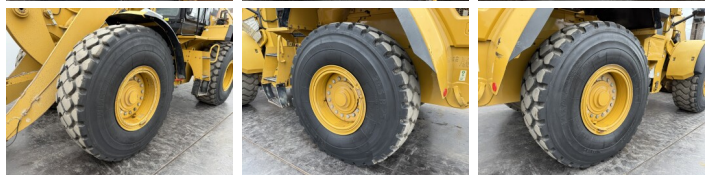

Caterpillar

Caterpillar 938K

BOSS
MACHINERY

Y?l 2013
Referans numaras? BM006976
Hours 16.182

Algemeen

T?r 938K
Yer Veldhoven, Netherlands
Certificaat CE + EPA
Available at Boss Machinery! This Caterpillar 938K Wheel Loader from 2013 has an engine power of 129 kW and counts 16182 operational hours. The total weight of this Caterpillar 938K is 15800 kg and the dimensions are 7.68 x 2.82 x 3.36. Furthermore, this 938K is equipped with AdBlue, Camera, Klima, Merkezi ya?lama. The Caterpillar Wheel Loader also has a CE + EPA marking. Do you want more information or do you want to try the Caterpillar 938K at our yard? Please let us know.

Aç?klama

Maten / Gewichten

Boyutlar U*G*Y 7.68 x 2.82 x 3.36
A??rl?k 15800

Technische informatie

S?r?c? yap?land?rmalar? 4x4

Motor informatie

Motor markas? Caterpillar
Engine model C6.6
Silindirler 6
Turbo
KW cinsinden kapasite 129

Banden / Rupsen

80% 80% 20.5R25
80% 80% 20.5R25

Opties

AdBlue