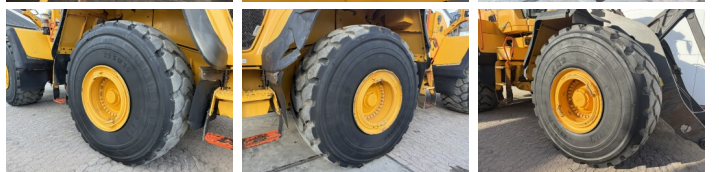

Volvo

Volvo L220H

BOSS
MACHINERY

€ 92.500 özel

Y?l 2017
Referans numaras? BM006692
Hours 14.359

Algemeen

T?r L220H
Yer Veldhoven, Netherlands
Certificaat CE

Available at Boss Machinery! This Volvo L220H Wheel Loader from 2017 has an engine power of 273 kW and counts 14359 operational hours. The total weight of this Volvo L220H is 35500 kg and the dimensions are 7.60 x 3.20 x 3.66. Furthermore, this L220H is equipped with Radio, Camera, AdBlue, Heated Seat, 3rd Function , Climate Control, Klima, Merkezi ya?lama, Bom S?spansiyonu. The Volvo Wheel Loader also has a CE marking. Do you want more information or do you want to try the Volvo L220H at our yard? Please let us know.

Aç?klama

Maten / Gewichten

Boyutlar U*G*Y 7.60 x 3.20 x 3.66
A??rl?k 35500

Technische informatie

S?r?c? yap?land?rmalar? 4x4

Motor informatie

Motor markas? Volvo
Engine model D13J
Silindirler 6
Turbo
KW cinsinden kapasite 273

Banden / Rupsen

30% 30% 29.5R25 Michelin
30% 30% 29.5R25 Michelin

Opties

Radio
Camera
AdBlue
Heated Seat
3rd Function
Climate Control
Klima
Merkezi ya?lama
Bom Sspansiyonu