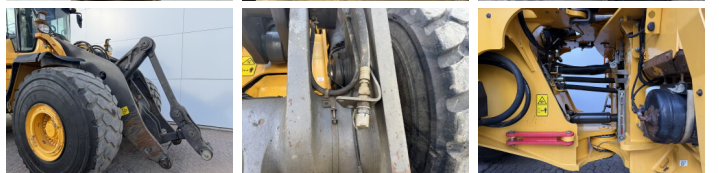

Volvo

Volvo L220H

BOSS
MACHINERY

€ 92.500 özel

Y?l 2017
Referans numaras? BM006692
Hours 14.359

Algemeen

T?r L220H
Yer Veldhoven, Netherlands
Certificaat CE

Available at Boss Machinery! This Volvo L220H Wheel Loader from 2017 has an engine power of 273 kW and counts 14359 operational hours. The total weight of this Volvo L220H is 35500 kg and the dimensions are 7.60 x 3.20 x 3.66. Furthermore, this L220H is equipped with Radio, Camera, AdBlue, Heated Seat, 3rd Function , Climate Control, Klima, Merkezi ya?lama, Bom S?spansiyonu. The Volvo Wheel Loader also has a CE marking. Do you want more information or do you want to try the Volvo L220H at our yard? Please let us know.

Aç?klama

Maten / Gewichten

Boyutlar U*G*Y 7.60 x 3.20 x 3.66
A??rl?k 35500

Technische informatie

S?r?c? yap?land?rmalar? 4x4

Motor informatie

Motor markas? Volvo
Engine model D13J
Silindirler 6
Turbo
KW cinsinden kapasite 273

Banden / Rupsen

30% 30% 29.5R25 Michelin
30% 30% 29.5R25 Michelin

Opties

Radio
Camera
AdBlue
Heated Seat
3rd Function
Climate Control
Klima
Merkezi ya?lama
Bom Sspansiyonu