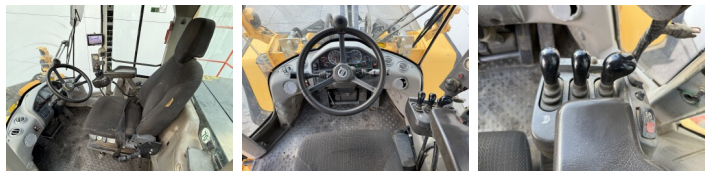

Volvo

Volvo L220H

BOSS
MACHINERY

€ 92.500 özel

Y?l 2017
Referans numaras? BM006692
Hours 14.359

Algemeen

T?r L220H
Yer Veldhoven, Netherlands
Certificaat CE

Available at Boss Machinery! This Volvo L220H Wheel Loader from 2017 has an engine power of 273 kW and counts 14359 operational hours. The total weight of this Volvo L220H is 35500 kg and the dimensions are 7.60 x 3.20 x 3.66. Furthermore, this L220H is equipped with Radio, Camera, AdBlue, Heated Seat, 3rd Function , Climate Control, Klima, Merkezi ya?lama, Bom S?spansiyonu. The Volvo Wheel Loader also has a CE marking. Do you want more information or do you want to try the Volvo L220H at our yard? Please let us know.

Aç?klama

Maten / Gewichten

Boyutlar U*G*Y 7.60 x 3.20 x 3.66
A??rl?k 35500

Technische informatie

S?r?c? yap?land?rmalar? 4x4

Motor informatie

Motor markas? Volvo
Engine model D13J
Silindirler 6
Turbo
KW cinsinden kapasite 273

Banden / Rupsen

30% 30% 29.5R25 Michelin
30% 30% 29.5R25 Michelin

Opties

Radio
Camera
AdBlue
Heated Seat
3rd Function
Climate Control
Klima
Merkezi ya?lama
Bom Sspansiyonu