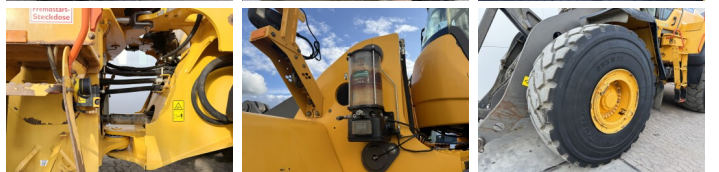

Volvo

Volvo L220H

BOSS
MACHINERY

€ 92.500 özel

Y?l 2017
Referans numaras? BM006692
Hours 14.359

Algemeen

T?r L220H
Yer Veldhoven, Netherlands
Certificaat CE

Available at Boss Machinery! This Volvo L220H Wheel Loader from 2017 has an engine power of 273 kW and counts 14359 operational hours. The total weight of this Volvo L220H is 35500 kg and the dimensions are 7.60 x 3.20 x 3.66. Furthermore, this L220H is equipped with Radio, Camera, AdBlue, Heated Seat, 3rd Function , Climate Control, Klima, Merkezi ya?lama, Bom S?spansiyonu. The Volvo Wheel Loader also has a CE marking. Do you want more information or do you want to try the Volvo L220H at our yard? Please let us know.

Aç?klama

Maten / Gewichten

Boyutlar U*G*Y 7.60 x 3.20 x 3.66
A??rl?k 35500

Technische informatie

S?r?c? yap?land?rmalar? 4x4

Motor informatie

Motor markas? Volvo
Engine model D13J
Silindirler 6
Turbo
KW cinsinden kapasite 273

Banden / Rupsen

30% 30% 29.5R25 Michelin
30% 30% 29.5R25 Michelin

Opties

Radio
Camera
AdBlue
Heated Seat
3rd Function
Climate Control
Klima
Merkezi ya?lama
Bom Sspansiyonu