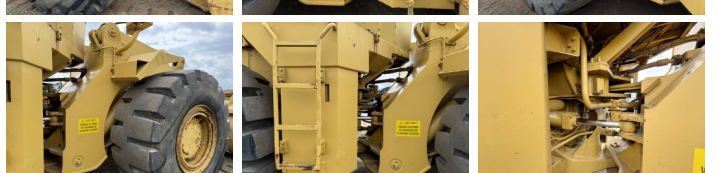

Caterpillar

Caterpillar 988B

BOSS
MACHINERY

€ 59.500özel

Y?l 1990
Referans numaras? BC000278
Hours 7.624

Algemeen

Tür 988B
Yer Veldhoven, Netherlands
Certificaat CE
Chassis nummer 50W10067

Aç?klama

Available at Boss Machinery! This Caterpillar 988B Wheel Loader from 1990 has an engine power of 280 kW and counts 7624 operational hours. The total weight of this Caterpillar 988B is 45580 kg and the dimensions are 10.39 x 3.55 x 4.14. Furthermore, this 988B is equipped with Air Suspension Seat. The Caterpillar Wheel Loader also has a CE marking. Do you want more information or do you want to try the Caterpillar 988B at our yard? Please let us know.

Maten / Gewichten

A??rl?k 45580
Boyutlar U*G*Y 10.39 x 3.55 x 4.14

Technische informatie

Sürücü yap?land?rmalar? 4x4

Motor informatie

Motor markas? Caterpillar
Engine model 3408
Silindirler 8
Turbo
KW cinsinden kapasite 280

Banden / Rupsen

90% 90% 35/65-33
90% 90% 35/65-33