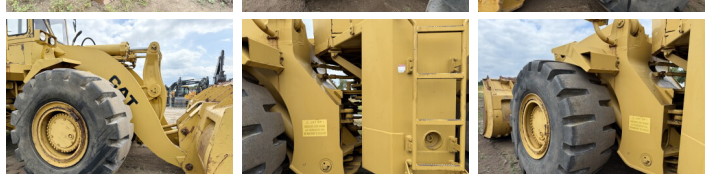

Caterpillar

Caterpillar 988B

BOSS
MACHINERY

€ 59.500özel

Y?l 1990
Referans numaras? BC000278
Hours 7.624

Algemeen

Tür 988B
Yer Veldhoven, Netherlands
Certificaat CE
Chassis nummer 50W10067

Aç?klama

Available at Boss Machinery! This Caterpillar 988B Wheel Loader from 1990 has an engine power of 280 kW and counts 7624 operational hours. The total weight of this Caterpillar 988B is 45580 kg and the dimensions are 10.39 x 3.55 x 4.14. Furthermore, this 988B is equipped with Air Suspension Seat. The Caterpillar Wheel Loader also has a CE marking. Do you want more information or do you want to try the Caterpillar 988B at our yard? Please let us know.

Maten / Gewichten

A??rl?k 45580
Boyutlar U*G*Y 10.39 x 3.55 x 4.14

Technische informatie

Sürücü yap?land?rmalar? 4x4

Motor informatie

Motor markas? Caterpillar
Engine model 3408
Silindirler 8
Turbo
KW cinsinden kapasite 280

Banden / Rupsen

90% 90% 35/65-33
90% 90% 35/65-33