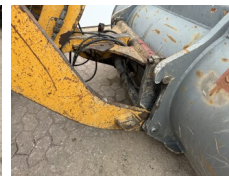

Liebherr

Liebherr L509 Stereo

BOSS
MACHINERY

€ 21.000özel

Y?l 2012
Referans numaras? BM006678
Hours 6.180

Algemeen

Tür L509 Stereo
Yer Veldhoven, Netherlands
Certificaat CE

Aç?klama

Available at Boss Machinery! This Liebherr L509 Stereo Wheel Loader from 2012 has an engine power of 61 kW and counts 6180 operational hours. The total weight of this Liebherr L509 Stereo is 8560 kg and the dimensions are 5.55 x 1.95 x 2.78. Furthermore, this L509 Stereo is equipped with Radio, H?zl? kuplör, Merkezi ya?lama. The Liebherr Wheel Loader also has a CE marking. Do you want more information or do you want to try the Liebherr L509 Stereo at our yard? Please let us know.

Maten / Gewichten

A??rl?k 8560
Boyutlar U*G*Y 5.55 x 1.95 x 2.78

Technische informatie

Sürücü yap?land?rmalar? 4x4 (4 Wheel Steering)

Motor informatie

Motor markas? Deutz
Engine model TD 2011 L4 W
Silindirler 4
KW cinsinden kapasite 61

Banden / Rupsen

20% 20% 405/70R20 Dunlop
20% 20% 405/70R20 Dunlop

Opties