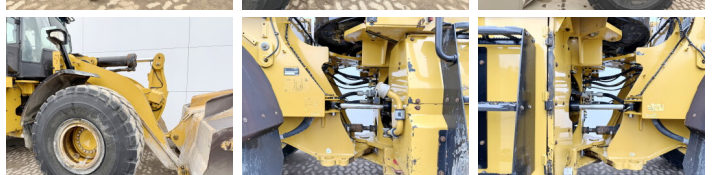

Caterpillar

Caterpillar 966M

BOSS
MACHINERY

Y?l 2016
Referans numaras? BM006613
Hours 13.129

Algemeen

T?r 966M
Yer Veldhoven, Netherlands
Dutch vehicle
Certificaat CE

Aç?klama

Available at Boss Machinery! This Caterpillar 966M Wheel Loader from 2016 has an engine power of 229 kW and counts 13129 operational hours. Always worked in The Netherlands. The total weight of this Caterpillar 966M is 24000 kg and the dimensions are 9.02 x 3.21 x 3.60. Furthermore, this 966M is equipped with Heated Seat, Bluetooth, Klima, Electrical Mirrors, Climate Control, Backup alarm, Radio, AdBlue, Heated Mirrors, Camera, Weighing system, 3rd Function , Joystick steering, Merkezi ya?lama. The Caterpillar Wheel Loader also has a CE marking. Do you want more information or do you want to try the Caterpillar 966M at our yard? Please let us know.

Maten / Gewichten

A??rl?k 24000
Boyutlar U*G*Y 9.02 x 3.21 x 3.60

Technische informatie

S?r?c? yap?land?rmalar? 4x4

Motor informatie

Motor markas? Caterpillar
Engine model C9.3
Silindirler 6
Turbo
KW cinsinden kapasite 229

Banden / Rupsen

40% 40%

26.5R25

40% 40%

26.5R25

Opties

Heated Seat

Bluetooth