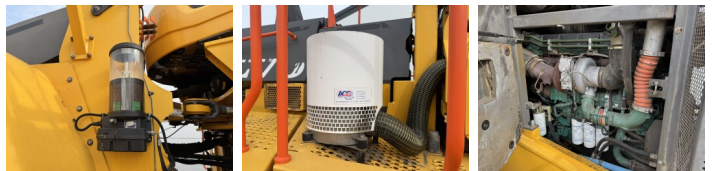

Volvo

Volvo L350H

€ 195.000özel

Y?l 2018
Referans numaras? BM006499
Hours 11.216

Algemeen

Tür L350H
Yer Veldhoven, Netherlands
Dutch vehicle
Certificaat CE
Chassis nummer VCEL350HT00001090

Aç?klama

Available at Boss Machinery! This Volvo L350H Wheel Loader from 2018 has an engine power of 395 kW and counts 11216 operational hours. Always worked in The Netherlands. The total weight of this Volvo L350H is 56300 kg and the dimensions are 11.48 x 3.90 x 4.10. Furthermore, this L350H is equipped with Heated Seat, Bluetooth, CDC Steering, Radio, AdBlue, Beacon, Pressurised Cabin, Camera, Merkezi ya?lama. The Volvo Wheel Loader also has a CE marking. Do you want more information or do you want to try the Volvo L350H at our yard? Please let us know.

Maten / Gewichten

Boyutlar U*G*Y 11.48 x 3.90 x 4.10
A??rl?k 56300

Technische informatie

Sürücü yap?land?rmalar? 4x4

Motor informatie

Motor markas? Volvo
Engine model D16J
Silindirler 6
Turbo
KW cinsinden kapasite 395

Banden / Rupsen

BOSS

MACHINERY

Volvo Construction Equipment
Volvo Construction Equipment AB
S-431 85 ESKÖLSTUNA, SWEDEN

Type/Model	
Product Identification Number	
Machine mass kg	
Engine net power kW	
Manufacturing year	
Made in	Assembled in

VOLVO