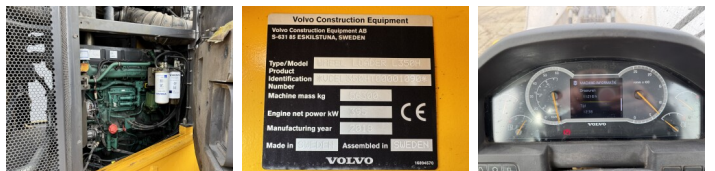

Volvo

Volvo L350H

€ 195.000özel

Y?l 2018
Referans numaras? BM006499
Hours 11.216

Algemeen

Tür L350H
Yer Veldhoven, Netherlands
Dutch vehicle
Certificaat CE
Chassis nummer VCEL350HT00001090

Aç?klama

Available at Boss Machinery! This Volvo L350H Wheel Loader from 2018 has an engine power of 395 kW and counts 11216 operational hours. Always worked in The Netherlands. The total weight of this Volvo L350H is 56300 kg and the dimensions are 11.48 x 3.90 x 4.10. Furthermore, this L350H is equipped with Heated Seat, Bluetooth, CDC Steering, Radio, AdBlue, Beacon, Pressurised Cabin, Camera, Merkezi ya?lama. The Volvo Wheel Loader also has a CE marking. Do you want more information or do you want to try the Volvo L350H at our yard? Please let us know.

Maten / Gewichten

Boyutlar U*G*Y 11.48 x 3.90 x 4.10
A??rl?k 56300

Technische informatie

Sürücü yap?land?rmalar? 4x4

Motor informatie

Motor markas? Volvo
Engine model D16J
Silindirler 6
Turbo
KW cinsinden kapasite 395

Banden / Rupsen

BOSS

MACHINERY

Volvo Construction Equipment
Volvo Construction Equipment AB
S-431 85 ESKÖLSTUNA, SWEDEN

Type/Model	
Product Identification Number	
Machine mass kg	
Engine net power kW	
Manufacturing year	
Made in	Assembled in

VOLVO