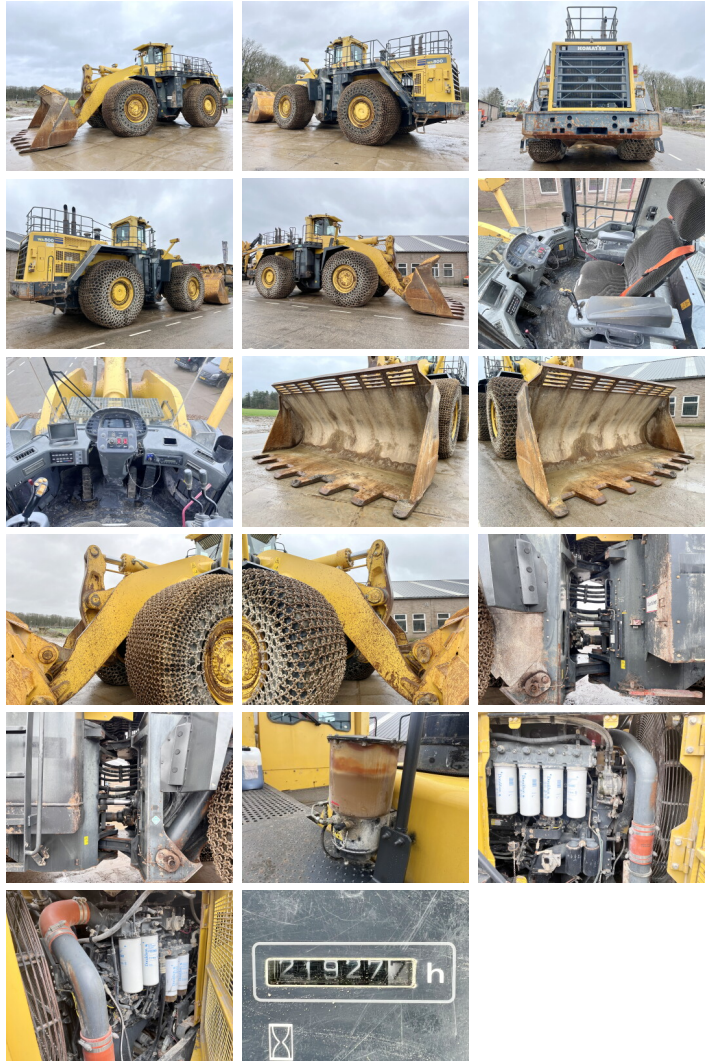

Komatsu

Komatsu WA800-3E0

BOSS
MACHINERY

Y?l 2007
Referans numaras? BM005517
Hours 21.923

Algemeen

T?r WA800-3E0
Yer Veldhoven, Netherlands
Certificaat CE
Available at Boss Machinery! This Komatsu WA800-3E0 Wheel Loader from 2007 has an engine power of 636 kW and counts 21923 operational hours. The total weight of this Komatsu WA800-3E0 is 104500 kg and the dimensions are 12.10 x 4.80 x 5.3. Furthermore, this WA800-3E0 is equipped with Backup alarm, Camera, Klima, Radio, Merkezi ya?lama. The Komatsu Wheel Loader also has a CE marking. Do you want more information or do you want to try the Komatsu WA800-3E0 at our yard? Please let us know.

Aç?klama

Maten / Gewichten

A??rl?k 104500
Boyutlar U*G*Y 12.10 x 4.80 x 5.3

Technische informatie

S?r?c? yap?land?rmalar? 4x4

Motor informatie

Motor markas? Komatsu
Engine model SAA12V140E-3
Silindirler 12
Turbo
KW cinsinden kapasite 636

Banden / Rupsen

60% 60% Bridgestone 45/65R45 + Chains
60% 60% Bridgestone 45/65R45 + Chains