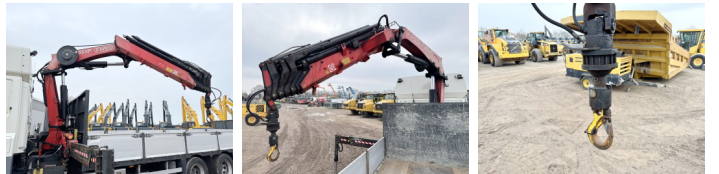

DAF

DAF CF85.410 + Fassi F215A Crane + Trailer

€ 35.000 özel

Y?l 2011
Referans numaras? BC000272
Kilometre 1.430.104

Algemeen

Tür CF85.410 + 21ton/m Crane + Trailer euro 5
Yer Veldhoven, Netherlands
Dutch vehicle
Total seats 2
Chassis number XLRAS85MCOE896105
Available at Boss Machinery! This DAF CF85.410 + 21ton/m Crane + Trailer euro 5 Truck from 2011 has an engine power of 300 kW and has 1430104 kilometres on the clock. Always worked in The Netherlands. The total weight of this DAF CF85.410 + 21ton/m Crane + Trailer euro 5 is 20850 kg and the dimensions are -.
Aç?klama Furthermore, this CF85.410 + 21ton/m Crane + Trailer euro 5 is equipped with Radio, Bluetooth, Bed, Heated Mirrors, Klima, AdBlue, Power Steering, Cruise Control, Air Brakes , Tachograaf. Do you want more information or do you want to try the DAF CF85.410 + 21ton/m Crane + Trailer euro 5 at our yard? Please let us know.

Maten / Gewichten

A??rl?k 20850
Maksimum yük kapasitesi 44000
GCW 64850

Technische informatie

Axle 6x2 lift axle
Di?li kutusu Manual

Motor informatie

BOSS

MACHINERY

Silindirler	6
KW cinsinden kapasite	300
Euro standard?	Euro 5

Banden / Rupsen

Spare tire

70% 70% 315/60R22.5

70% 70% 70% 70% 315/60R22.5

70% 70% 70% 70% 315/60R22.5

70% 70% 70% 70% 315/60R22.5

70% 70% 70% 70% 315/60R22.5

Opties