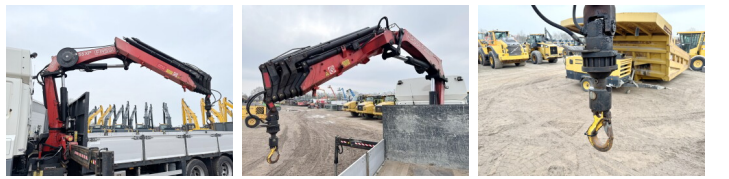

DAF

DAF CF85.410 + Fassi F215A Crane + Trailer

€ 35.000 özel

Y?l 2011
Referans numaras? BC000272
Kilometre 1.430.104

Algemeen

Tür CF85.410 + 21ton/m Crane + Trailer euro 5
Yer Veldhoven, Netherlands
Dutch vehicle
Total seats 2
Chassis nummer XLRAS85MCOE896105
Available at Boss Machinery! This DAF CF85.410 + 21ton/m Crane + Trailer euro 5 Truck from 2011 has an engine power of 300 kW and has 1430104 kilometres on the clock. Always worked in The Netherlands. The total weight of this DAF CF85.410 + 21ton/m Crane + Trailer euro 5 is 20850 kg and the dimensions are -. Furthermore, this CF85.410 + 21ton/m Crane + Trailer euro 5 is equipped with Radio, Bluetooth, Bed, Heated Mirrors, Klima, Power Steering, AdBlue, Cruise Control, Air Brakes , Tachograaf. Do you want more information or do you want to try the DAF CF85.410 + 21ton/m Crane + Trailer euro 5 at our yard? Please let us know.

Aç?klama

Maten / Gewichten

A??rl?k 20850
Maksimum yük kapasitesi 44000
GCW 64850

Technische informatie

Axle 6x2 lift axle
Di?li kutusu Manual

Motor informatie

BOSS

MACHINERY

Silindirler	6
KW cinsinden kapasite	300
Euro standard?	Euro 5

Banden / Rupsen

Spare tire

70% 70% 315/60R22.5

70% 70% 70% 70% 315/60R22.5

70% 70% 70% 70% 315/60R22.5

70% 70% 70% 70% 315/60R22.5

70% 70% 70% 70% 315/60R22.5