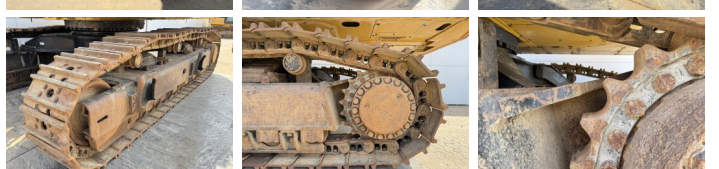

Caterpillar

Caterpillar 374FL

BOSS
MACHINERY

€ 119.000 özel

Y?l 2016
Referans numaras? BM007197
Hours 13.091

Algemeen

T?r 374FL
Yer Veldhoven, Netherlands
Dutch vehicle
Certificaat CE + EPA

Aç?klama

Available at Boss Machinery! This Caterpillar 374FL Excavators from 2016 has an engine power of 362 kW and counts 13091 operational hours. Always worked in The Netherlands. The total weight of this Caterpillar 374FL is 73100 kg and the dimensions are 13.25 x 4.07 x 4.46. Furthermore, this 374FL is equipped with Radio, Camera, Ekstra hidrolik i?levi, Çekiç fonksiyonu, Merkezi ya?lama. The Caterpillar Excavators also has a CE + EPA marking. Do you want more information or do you want to try the Caterpillar 374FL at our yard? Please let us know.

Maten / Gewichten

Boyutlar U*G*Y 13.25 x 4.07 x 4.46
A??rl?k 73100

Motor informatie

Motor markas? Caterpillar
Engine model C15
Silindirler 6
Turbo
KW cinsinden kapasite 362

Banden / Rupsen

Plaka % 80
Sprocket % 80
Zincir % 80
Plaka geni?li?i 65 cm