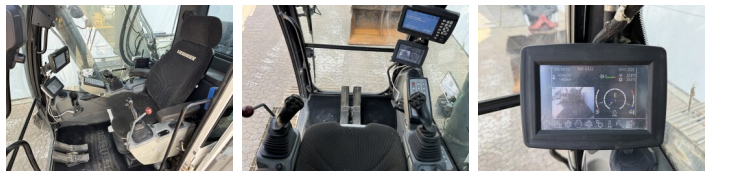

Liebherr

Liebeherr R924WLC

BOSS
MACHINERY

Y?l 2016
Referans numaras? BM007685
Hours 10.936

Algemeen

T?r R924WLC
Yer Veldhoven, Netherlands
Overig BRAND NEW CHAIN & SPROCKET
Certificaat CE + EPA
Available at Boss Machinery! This Liebherr R924WLC Excavators from 2016 has an engine power of 120 kW and counts 10936 operational hours. The total weight of this Liebherr R924WLC is 26600 kg and the dimensions are 9.60 x 3.34 x 3.19. Furthermore, this R924WLC is equipped with Heated Seat, H?zl? kupl?r, Camera, Radio, Ekstra hidrolik i?levi, ?ekik fonksiyonu, Merkezi ya?lama. The Liebherr Excavators also has a CE + EPA marking. Do you want more information or do you want to try the Liebherr R924WLC at our yard? Please let us know.

Aç?klama

Maten / Gewichten

Boyutlar U*G*Y 9.60 x 3.34 x 3.19
A??rl?k 26600

Motor informatie

Motor markas? Liebherr
Engine model D934 A7
Silindirler 4
Turbo
KW cinsinden kapasite 120

Banden / Rupsen

Plaka % 60
Sprocket % 100
Zincir % 100
Plaka geni?li?i 75 cm

Opties

Heated Seat

H?zl? kuplör

Camera

Radio

Ekstra hidrolik i?levi

Çekiç fonksiyonu

Merkezi ya?lama