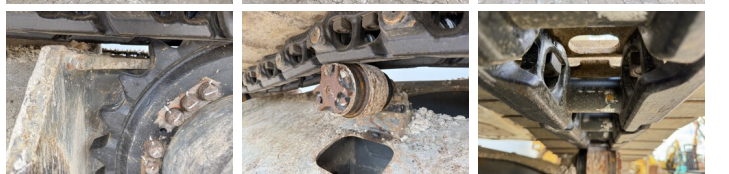

Liebherr

Liebeherr R924WLC

BOSS
MACHINERY

Y?l 2016
Referans numaras? BM007685
Hours 10.936

Algemeen

T?r R924WLC
Yer Veldhoven, Netherlands
Overig BRAND NEW CHAIN & SPROCKET
Certificaat CE + EPA
Available at Boss Machinery! This Liebherr R924WLC Excavators from 2016 has an engine power of 120 kW and counts 10936 operational hours. The total weight of this Liebherr R924WLC is 26600 kg and the dimensions are 9.60 x 3.34 x 3.19. Furthermore, this R924WLC is equipped with Heated Seat, H?zl? kupl?r, Camera, Radio, Ekstra hidrolik i?levi, ?ekik fonksiyonu, Merkezi ya?lama. The Liebherr Excavators also has a CE + EPA marking. Do you want more information or do you want to try the Liebherr R924WLC at our yard? Please let us know.

Aç?klama

Maten / Gewichten

Boyutlar U*G*Y 9.60 x 3.34 x 3.19
A??rl?k 26600

Motor informatie

Motor markas? Liebherr
Engine model D934 A7
Silindirler 4
Turbo
KW cinsinden kapasite 120

Banden / Rupsen

Plaka % 60
Sprocket % 100
Zincir % 100
Plaka geni?li?i 75 cm