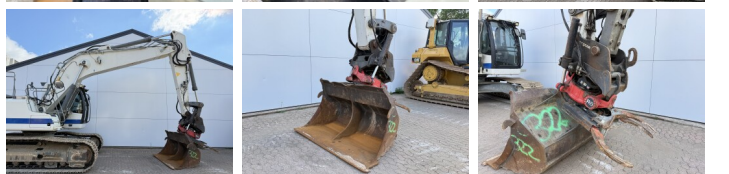

Liebherr

Liebeherr R924WLC

BOSS
MACHINERY

Y?l 2016
Referans numaras? BM007685
Hours 10.936

Algemeen

T?r R924WLC
Yer Veldhoven, Netherlands
Overig BRAND NEW CHAIN & SPROCKET
Certificaat CE + EPA
Available at Boss Machinery! This Liebherr R924WLC Excavators from 2016 has an engine power of 120 kW and counts 10936 operational hours. The total weight of this Liebherr R924WLC is 26600 kg and the dimensions are 9.60 x 3.34 x 3.19. Furthermore, this R924WLC is equipped with Heated Seat, H?zl? kupl?r, Camera, Radio, Ekstra hidrolik i?levi, ?ekik fonksiyonu, Merkezi ya?lama. The Liebherr Excavators also has a CE + EPA marking. Do you want more information or do you want to try the Liebherr R924WLC at our yard? Please let us know.

Aç?klama

Maten / Gewichten

Boyutlar U*G*Y 9.60 x 3.34 x 3.19
A??rl?k 26600

Motor informatie

Motor markas? Liebherr
Engine model D934 A7
Silindirler 4
Turbo
KW cinsinden kapasite 120

Banden / Rupsen

Plaka % 60
Sprocket % 100
Zincir % 100
Plaka geni?li?i 75 cm