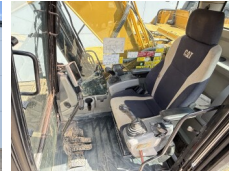

Caterpillar

Caterpillar 320FL

BOSS
MACHINERY

€ 66.000 özel

Y?l 2017
Referans numaras? BM007609
Hours 4.650

Algemeen

T?r 320FL
Yer Veldhoven, Netherlands
Certificaat CE + EPA
Available at Boss Machinery! This Caterpillar 320FL Excavators from 2017 has an engine power of 122 kW and counts 4650 operational hours. The total weight of this Caterpillar 320FL is 21400 kg and the dimensions are 9.56 x 3.18 x 3.04. Furthermore, this 320FL is equipped with Radio, Camera, H?zli? kupl?r, ?ekik fonksiyonu, Merkezi ya?lama. The Caterpillar Excavators also has a CE + EPA marking. Do you want more information or do you want to try the Caterpillar 320FL at our yard? Please let us know.

Opties

Radio

Camera
Hızlı kuplör
Çekiç fonksiyonu
Merkezi yağlama