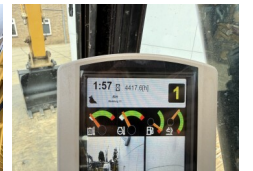

Caterpillar

Caterpillar 320FL

BOSS
MACHINERY

€ 66.000 özel

Y?l 2017
Referans numaras? BM007609
Hours 4.650

Algemeen

T?r 320FL
Yer Veldhoven, Netherlands
Certificaat CE + EPA
Available at Boss Machinery! This Caterpillar 320FL Excavators from 2017 has an engine power of 122 kW and counts 4650 operational hours. The total weight of this Caterpillar 320FL is 21400 kg and the dimensions are 9.56 x 3.18 x 3.04. Furthermore, this 320FL is equipped with Radio, Camera, H?zli? kupl?r, ?ekik fonksiyonu, Merkezi ya?lama. The Caterpillar Excavators also has a CE + EPA marking. Do you want more information or do you want to try the Caterpillar 320FL at our yard? Please let us know.

Maten / Gewichten

A??rl?k 21400
Boyutlar U*G*Y 9.56 x 3.18 x 3.04

Motor informatie

Motor markas? Caterpillar
Engine model C4.4
Silindirler 4
KW cinsinden kapasite 122

Banden / Rupsen

Plaka % 90
Sprocket % 90
Zincir % 90
Plaka geni?li?i 80 cm

Opties

Radio