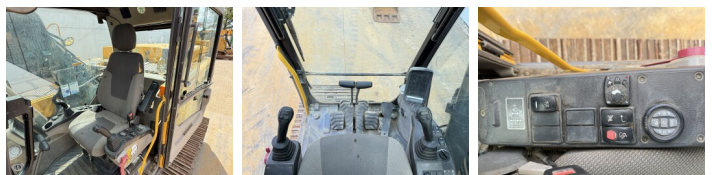

Volvo

Volvo EC250DL

BOSS
MACHINERY

Y?l 2013
Referans numaras? BM007770
Hours 102.634

Algemeen

T?r EC250DL
Yer Veldhoven, Netherlands
Certificaat CE
Available at Boss Machinery! This Volvo EC250DL Excavators from 2013 has an engine power of 152 kW and counts 102634 operational hours. The total weight of this Volvo EC250DL is 27400 kg and the dimensions are 10.50 x 3.38 x 3.01. Furthermore, this EC250DL is equipped with H?zl? kupl?r, Radio, Camera, ?eki? fonksiyonu, Merkezi ya?lama. The Volvo Excavators also has a CE marking. Do you want more information or do you want to try the Volvo EC250DL at our yard? Please let us know.

Maten / Gewichten

Boyutlar U*G*Y 10.50 x 3.38 x 3.01
A??rl?k 27400

Technische informatie

German Machine

Motor informatie

Motor markas? Volvo
Engine model D8H
Silindirler 6
KW cinsinden kapasite 152

Banden / Rupsen

Plaka % 80
Sprocket % 80
Zincir % 80
Plaka geni?li?i 80 cm

Opties